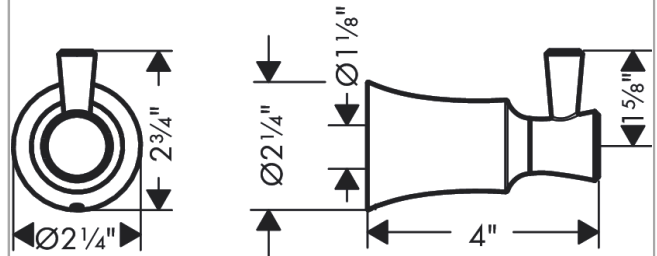

**Joleena
Hook**

Finishes : **chrome** Part no. : **04788000**

Description

Features

- Wall-mounted
- Metal holder

Item details

Compliance

Product image

Scale drawing

Joleena

Hook

Finishes : **chrome** Part no. : **04788000**

Exploded drawing

Year of production: >09/19

Joleena

Hook

Finishes : **chrome** Part no. : **04788000**

Spare parts list

Year of production: **>09/19**

Pos.	Description	Part no.	Price	PU
1	support element	93551000	-	1