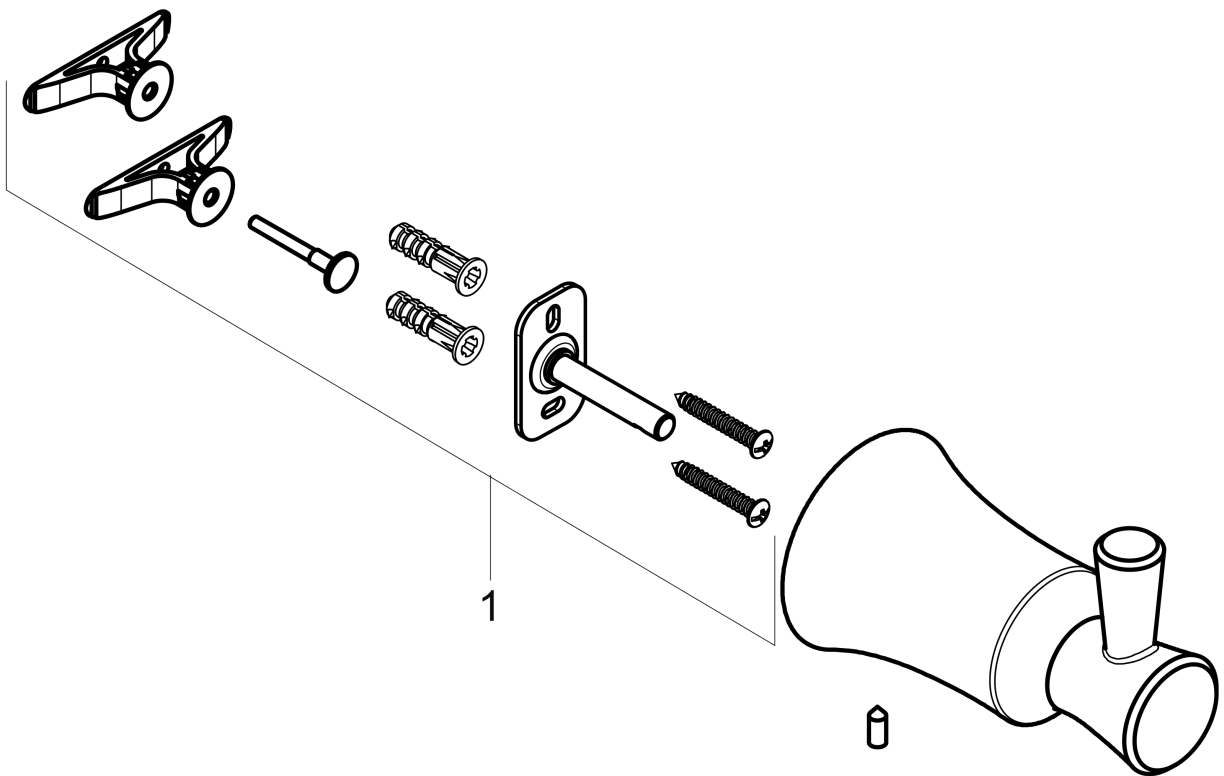

**Joleena
Hook**

Finishes : **chrome** Part no. : **04788000**

Description

Features

- Wall-mounted
- Metal holder

Item details

Compliance

Product image

Scale drawing

Joleena

Hook

Finishes : **chrome** Part no. : **04788000**

Exploded drawing

Year of production: >09/19

Joleena

Hook

Finishes : **chrome** Part no. : **04788000**

Spare parts list

Year of production: **>09/19**

Pos.	Description	Part no.	Price	PU
1	support element	93551000	-	1