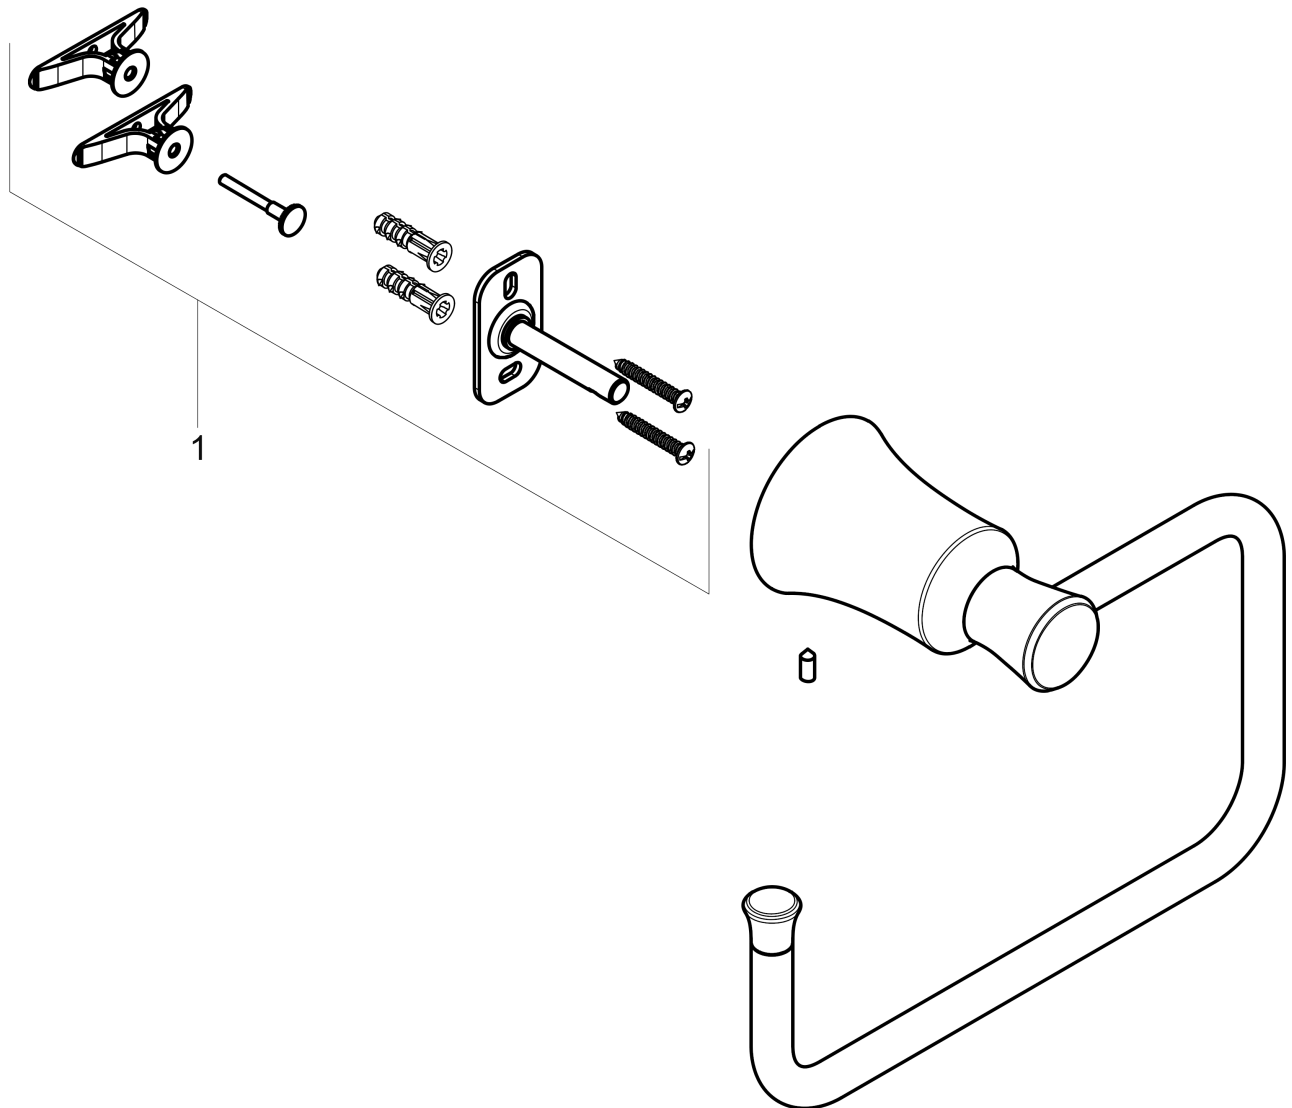

**Joleena
Towel Ring**

Finishes : **chrome** Part no. : **04786000**

Description

Features

- Metal holder
- Wall-mounted

Item details

Compliance

Product image

Scale drawing

**Joleena
Towel Ring**

Finishes : **chrome** Part no. : **04786000**

Exploded drawing

Year of production: >09/19

Joleena

Towel Ring

Finishes : **chrome** Part no. : **04786000**

Spare parts list

Year of production: >**09/19**

Pos.	Description	Part no.	Price	PU
1	support element	93551000	-	1