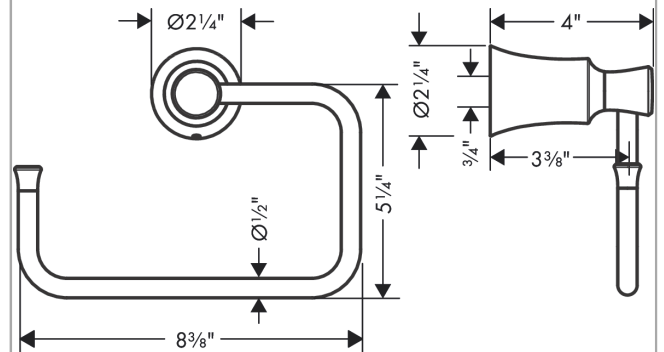

**Joleena
Towel Ring**

Finishes : **chrome** Part no. : **04786000**

Description

Features

- Metal holder
- Wall-mounted

Item details

Compliance

Product image

Scale drawing

**Joleena
Towel Ring**

Finishes : **chrome** Part no. : **04786000**

Exploded drawing

Year of production: >09/19

Joleena

Towel Ring

Finishes : **chrome** Part no. : **04786000**

Spare parts list

Year of production: >**09/19**

Pos.	Description	Part no.	Price	PU
1	support element	93551000	-	1