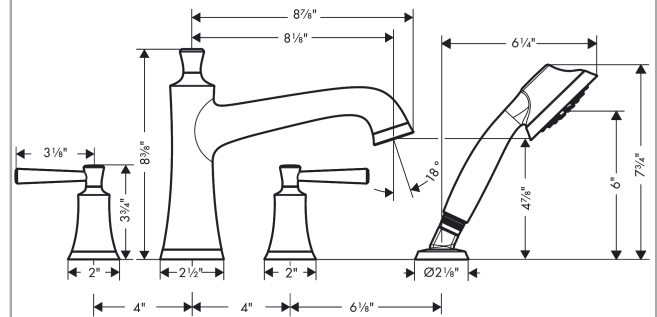

Joleena
4-Hole Roman Tub Set Trim with 1.75 GPM Handshower
 Finishes : **chrome** Part no. : **04777000**

Description

Features

- Flow: 5.55 GPM (21 L/Min)
- 90° ceramic valves
- Integrated double backflow prevention

Item details

Compliance

Product image

Scale drawing

Joleena
4-Hole Roman Tub Set Trim with 1.75 GPM Handshower
 Finishes : **chrome** Part no. : **04777000**

Exploded drawing

Year of production: >09/19

Joleena

4-Hole Roman Tub Set Trim with 1.75 GPM Handshower

Finishes : **chrome** Part no. : **04777000**

Spare parts list

Year of production: >09/19

Pos.	Description	Part no.	Price	PU
2	spout cpl.	93548000	-	1
3	aerator M22x1	93543001	-	1
4	escutcheon for spout	93544000	-	1
5	handle	93542000	-	1
6	handshower	04782000	-	1
7	seal	98058000	-	1
8	shower holder	28071000	-	1
9	set of non return valves DW 15	94074000	-	1
10	escutcheon for shower holder	93547000	-	1
a	selector assy	93549000	-	1