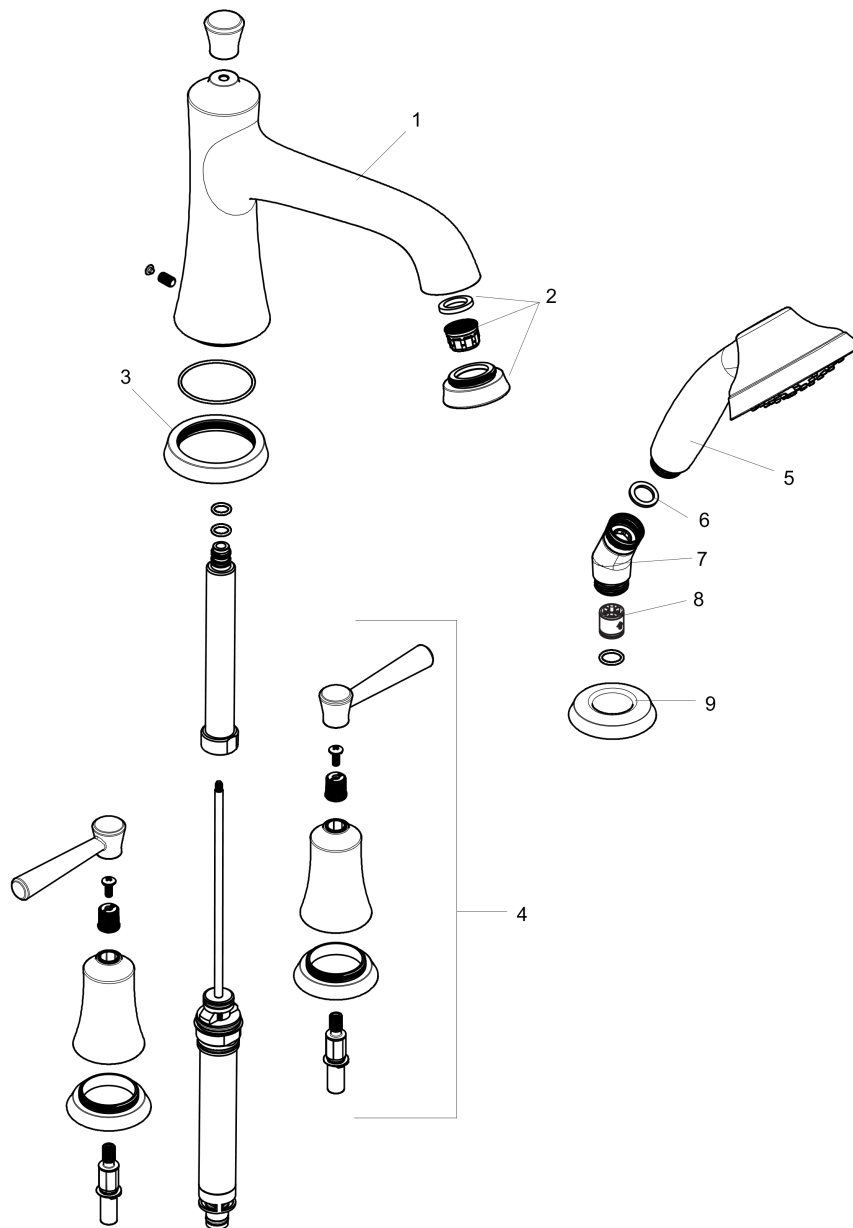

Joleena
4-Hole Roman Tub Set Trim with 1.75 GPM Handshower
 Finishes : **chrome** Part no. : **04777000**

Description

Features

- Flow: 5.55 GPM (21 L/Min)
- 90° ceramic valves
- Integrated double backflow prevention

Item details

Compliance

Product image

Scale drawing

Joleena
4-Hole Roman Tub Set Trim with 1.75 GPM Handshower
 Finishes : **chrome** Part no. : **04777000**

Exploded drawing

Year of production: >09/19

Joleena

4-Hole Roman Tub Set Trim with 1.75 GPM Handshower

Finishes : **chrome** Part no. : **04777000**

Spare parts list

Year of production: >09/19

Pos.	Description	Part no.	Price	PU
2	spout cpl.	93548000	-	1
3	aerator M22x1	93543001	-	1
4	escutcheon for spout	93544000	-	1
5	handle	93542000	-	1
6	handshower	04782000	-	1
7	seal	98058000	-	1
8	shower holder	28071000	-	1
9	set of non return valves DW 15	94074000	-	1
10	escutcheon for shower holder	93547000	-	1
a	selector assy	93549000	-	1