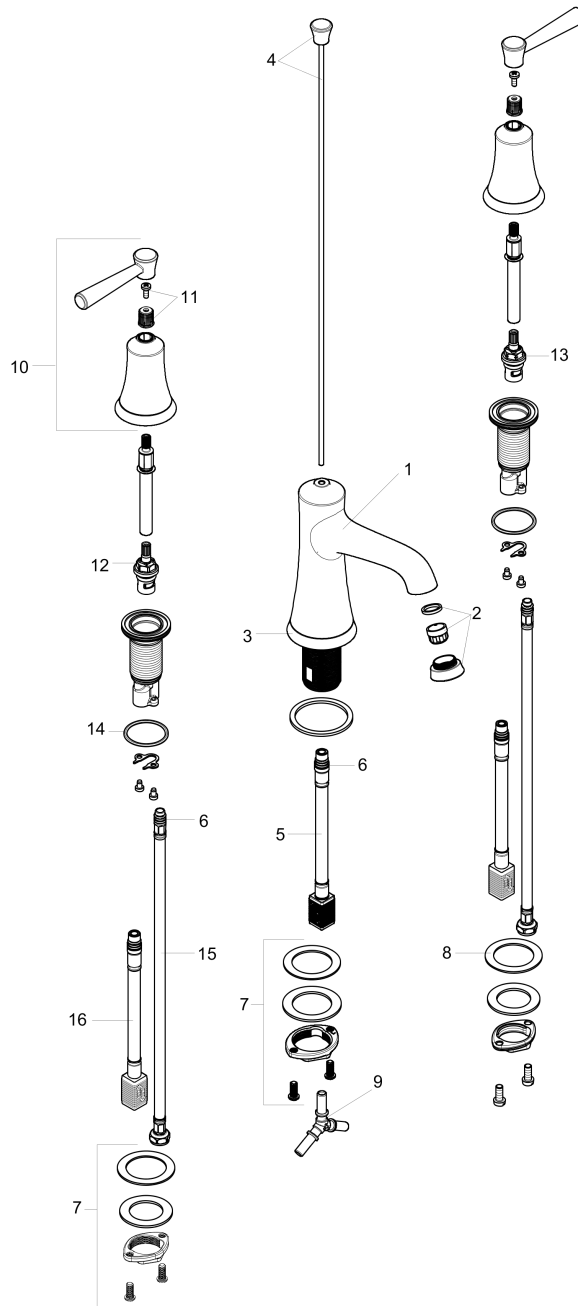

Joleena
Widespread Faucet 100 with Pop-Up Drain, 1.2 GPM
 Finishes : **chrome** Part no. : **04774000**

Description

Features

- Aerated spray
- Flow: 1.2 GPM (4.5 L/Min)
- 90° ceramic valves
- Includes pop-up drain

Item details

Technology

Compliance

Product image

Scale drawing

Joleena
Widespread Faucet 100 with Pop-Up Drain, 1.2 GPM
 Finishes : **chrome** Part no. : **04774000**

Exploded drawing

Year of production: >01/20

Joleena

Widespread Faucet 100 with Pop-Up Drain, 1.2 GPM

Finishes : **chrome** Part no. : **04774000**

Spare parts list

Year of production: >01/20

Pos.	Description	Part no.	Price	PU
1	spout cpl.	93555000	-	1
2	aerator M24x1 (4,5 l/min)	93531001	-	1
3	escutcheon	93530000	-	1
4	pop up rod	93554000	-	1
5	connection hose 200 mm M10x1	92913000	-	1
6	O-ring 8x1,75	97827000	-	1
7	fixing set (Ø 28)	92909000	-	1
8	lever collar	97548000	-	1
9	hose connection angel	92905000	-	1
10	handle	93553000	-	1
11	handle fixing set	98932000	-	1
12	shut off unit right closing	98817001	-	1
13	shut off unit left closing	95366001	-	1
14	O-ring 33x2,5	92907000	-	1
15	connection hose 18½" M8x0,75 3/8"	96321001	-	1
16	connection hose 400 mm M10x1	92914000	-	1
a	pop up waste	88509000	-	1