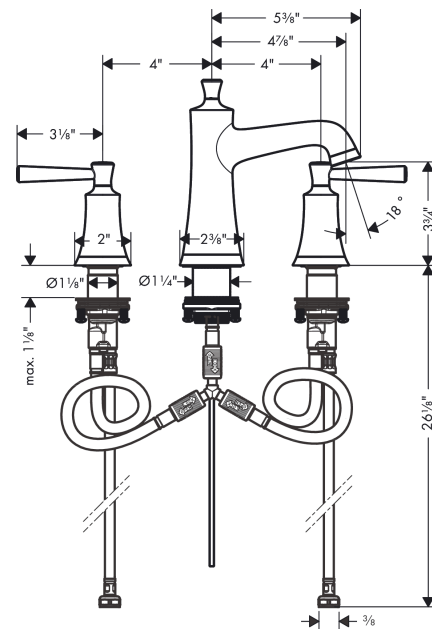

Joleena
Widespread Faucet 100 with Pop-Up Drain, 1.2 GPM
 Finishes : **chrome** Part no. : **04774000**

Description

Features

- Aerated spray
- Flow: 1.2 GPM (4.5 L/Min)
- 90° ceramic valves
- Includes pop-up drain

Item details

Technology

Compliance

Product image

Scale drawing

Joleena
Widespread Faucet 100 with Pop-Up Drain, 1.2 GPM
 Finishes : **chrome** Part no. : **04774000**

Exploded drawing

Year of production: >01/20

Joleena

Widespread Faucet 100 with Pop-Up Drain, 1.2 GPM

Finishes : **chrome** Part no. : **04774000**

Spare parts list

Year of production: >01/20

Pos.	Description	Part no.	Price	PU
1	spout cpl.	93555000	-	1
2	aerator M24x1 (4,5 l/min)	93531001	-	1
3	escutcheon	93530000	-	1
4	pop up rod	93554000	-	1
5	connection hose 200 mm M10x1	92913000	-	1
6	O-ring 8x1,75	97827000	-	1
7	fixing set (Ø 28)	92909000	-	1
8	lever collar	97548000	-	1
9	hose connection angel	92905000	-	1
10	handle	93553000	-	1
11	handle fixing set	98932000	-	1
12	shut off unit right closing	98817001	-	1
13	shut off unit left closing	95366001	-	1
14	O-ring 33x2,5	92907000	-	1
15	connection hose 18½" M8x0,75 3/8"	96321001	-	1
16	connection hose 400 mm M10x1	92914000	-	1
a	pop up waste	88509000	-	1