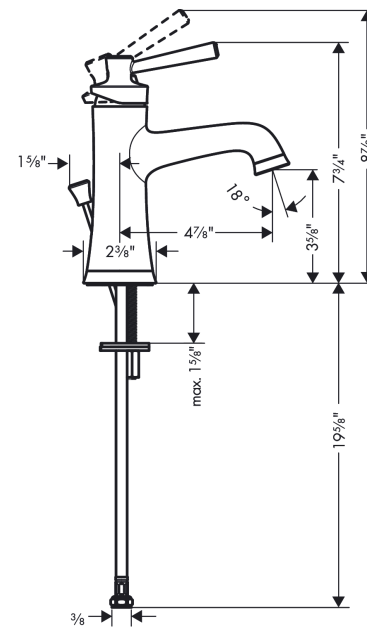

Joleena
Single-Hole Faucet 100 with Pop-Up Drain, 1.2 GPM
 Finishes : **chrome** Part no. : **04771000**

Description

Features

- Aerated spray
- Flow: 1.2 GPM (4.5 L/Min)
- Ceramic cartridge
- Includes pop-up drain

Item details

Technology

Compliance

Product image

Scale drawing

Joleena
Single-Hole Faucet 100 with Pop-Up Drain, 1.2 GPM
 Finishes : **chrome** Part no. : **04771000**

Exploded drawing

Year of production: >06/19

Joleena
Single-Hole Faucet 100 with Pop-Up Drain, 1.2 GPM
 Finishes : **chrome** Part no. : **04771000**

Spare parts list

Year of production: >06/19

Pos.	Description	Part no.	Price	PU
1	handle	93534000	-	1
2	pull rod	93529000	-	1
3	flange	93273000	-	1
4	cartridge, assy	93268000	-	1
5	aerator M24x1 (4,5 l/min)	93531001	-	1
6	escutcheon	93530000	-	1
7	fixing set	96016000	-	1
8	connection hose 600 mm	93528001	-	1
a	pop up waste	88509000	-	1