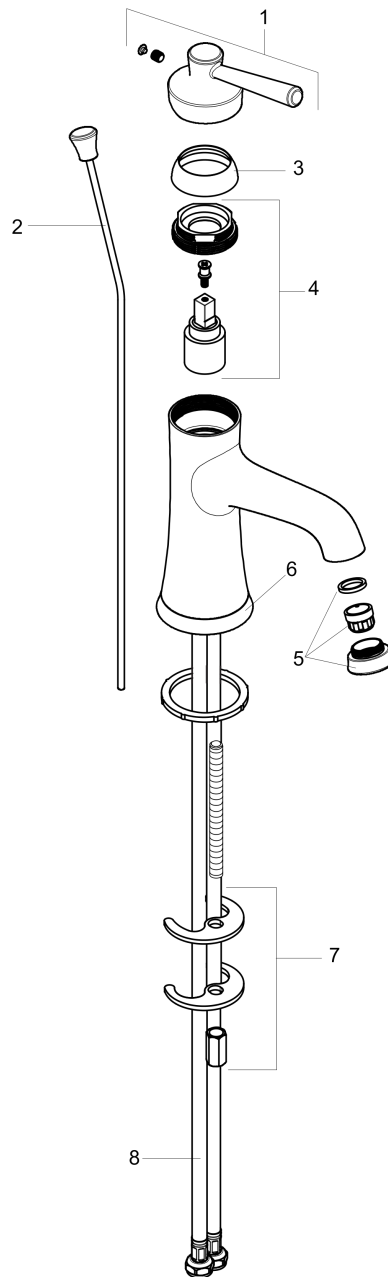

Joleena
Single-Hole Faucet 100 with Pop-Up Drain, 1.2 GPM
 Finishes : **chrome** Part no. : **04771000**

Description

Features

- Aerated spray
- Flow: 1.2 GPM (4.5 L/Min)
- Ceramic cartridge
- Includes pop-up drain

Item details

Technology

Compliance

Product image

Scale drawing

Joleena
Single-Hole Faucet 100 with Pop-Up Drain, 1.2 GPM
 Finishes : **chrome** Part no. : **04771000**

Exploded drawing

Year of production: >06/19

Joleena
Single-Hole Faucet 100 with Pop-Up Drain, 1.2 GPM
 Finishes : **chrome** Part no. : **04771000**

Spare parts list

Year of production: >06/19

Pos.	Description	Part no.	Price	PU
1	handle	93534000	-	1
2	pull rod	93529000	-	1
3	flange	93273000	-	1
4	cartridge, assy	93268000	-	1
5	aerator M24x1 (4,5 l/min)	93531001	-	1
6	escutcheon	93530000	-	1
7	fixing set	96016000	-	1
8	connection hose 600 mm	93528001	-	1
a	pop up waste	88509000	-	1