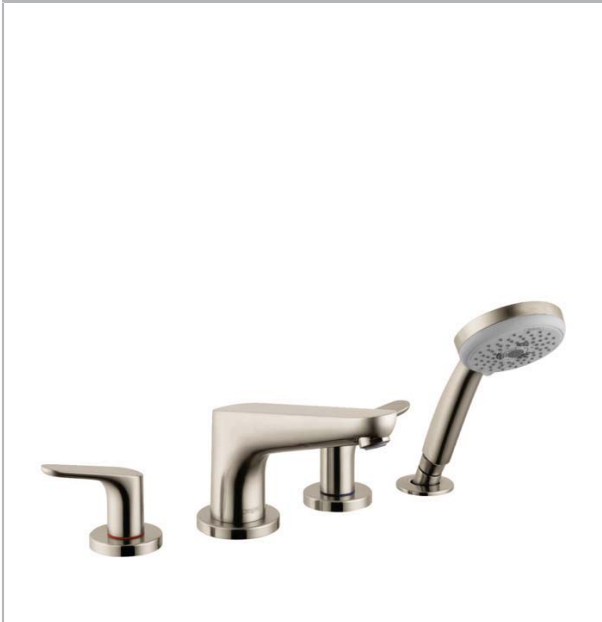

Focus

4-Hole Roman Tub Set Trim with 1.8 GPM Handshower

Finishes : brushed nickel Part no. : 04766820

Description

Features

- consists of: 4-Hole rim mounted bath mixer, Handshower, Handshower holder
- 90° ceramic valves
- Integrated double backflow prevention

Item details

Technology

Compliance

Product image

Scale drawing