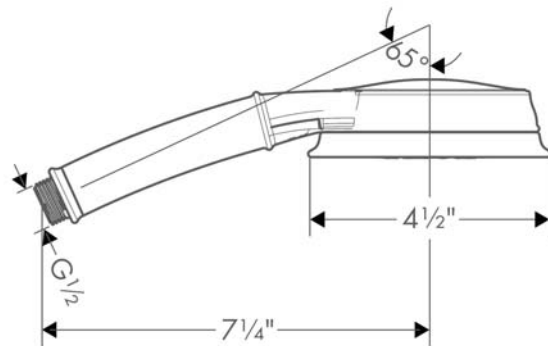

Croma 100 Classic
Handshower 3-Jet, 1.8 GPM
 Finishes : **rubbed bronze** Part no. : **04753920**

Description

Features

- 75 no-clog spray channels
- Spray modes: Full, Pulsating Massage, Intense Turbo
- Flow: 1.8 GPM (6.8 L/Min)

Item details

Technology

Compliance

Product image

Scale drawing

Croma 100 Classic
Handshower 3-Jet, 1.8 GPM
Finishes : rubbed bronze Part no. : 04753920

Exploded drawing

Year of production: >01/18

Croma 100 Classic
Handshower 3-Jet, 1.8 GPM
 Finishes : **rubbed bronze** Part no. : **04753920**

Spare parts list

Year of production: >01/18

Pos.	Description	Part no.	Price	PU
1	filter packing	94246000	-	1