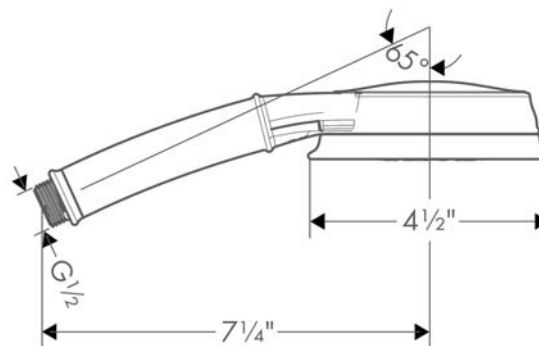

Croma 100 Classic
Handshower 3-Jet, 1.8 GPM
 Finishes : chrome Part no. : 04753000

Description

Features

- 75 no-clog spray channels
- Spray modes: Full, Pulsating Massage, Intense Turbo
- Flow: 1.8 GPM (6.8 L/Min)

Item details

Technology

Compliance

Product image

Scale drawing

Croma 100 Classic
Handshower 3-Jet, 1.8 GPM
Finishes : **chrome** Part no. : **04753000**

Exploded drawing

Year of production: >01/18

Croma 100 Classic
Handshower 3-Jet, 1.8 GPM
 Finishes : **chrome** Part no. : **04753000**

Spare parts list

Year of production: >01/18

Pos.	Description	Part no.	Price	PU
1	filter packing	94246000	-	1