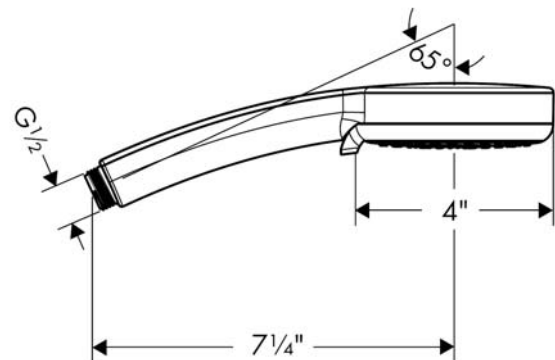

**Croma 100**  
**Handshower E 3-Jet, 1.8 GPM**  
 Finishes : **chrome** Part no. : **04752000**

**Description**

**Features**

- 75 no-clog spray channels
- Spray modes: Full, Pulsating Massage, Intense Turbo
- Flow: 1.8 GPM (6.8 L/Min)

**Item details**

**Technology**

**Compliance**

**Product image**

**Scale drawing**

**Croma 100**  
**Handshower E 3-Jet, 1.8 GPM**  
Finishes : **chrome**    Part no. : **04752000**

**Exploded drawing**

Year of production: >01/18

**Croma 100**  
**Handshower E 3-Jet, 1.8 GPM**  
 Finishes : **chrome** Part no. : **04752000**

**Spare parts list**

Year of production: >01/18

| Pos. | Description    | Part no. | Price | PU |
|------|----------------|----------|-------|----|
| 1    | filter packing | 94246000 | -     | 1  |