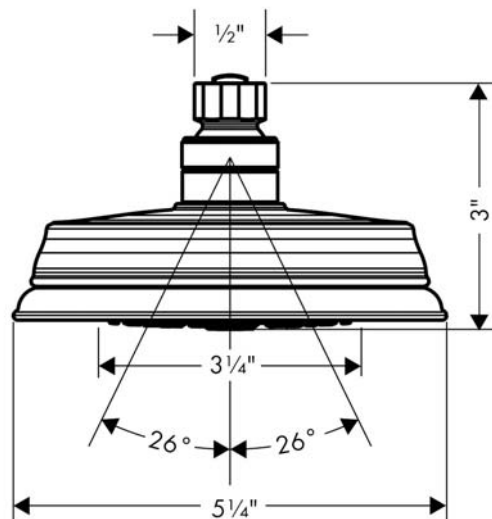

Croma 100 Classic
Showerhead 3-Jet, 1.8 GPM
 Finishes : **rubbed bronze** Part no. : **04751920**

Description

Features

- 75 no-clog spray channels
- Spray modes: Full, Pulsating Massage, Intense Turbo
- Flow: 1.8 GPM (6.8 L/Min)

Item details

Technology

Compliance

Product image

Scale drawing

Croma 100 Classic
Showerhead 3-Jet, 1.8 GPM
Finishes : **rubbed bronze** Part no. : **04751920**

Exploded drawing

Year of production: >02/18

Croma 100 Classic
Showerhead 3-Jet, 1.8 GPM
Finishes : **rubbed bronze** Part no. : **04751920**

Spare parts list

Year of production: >02/18

Pos.	Description	Part no.	Price	PU
1	filter packing	88649000	-	1