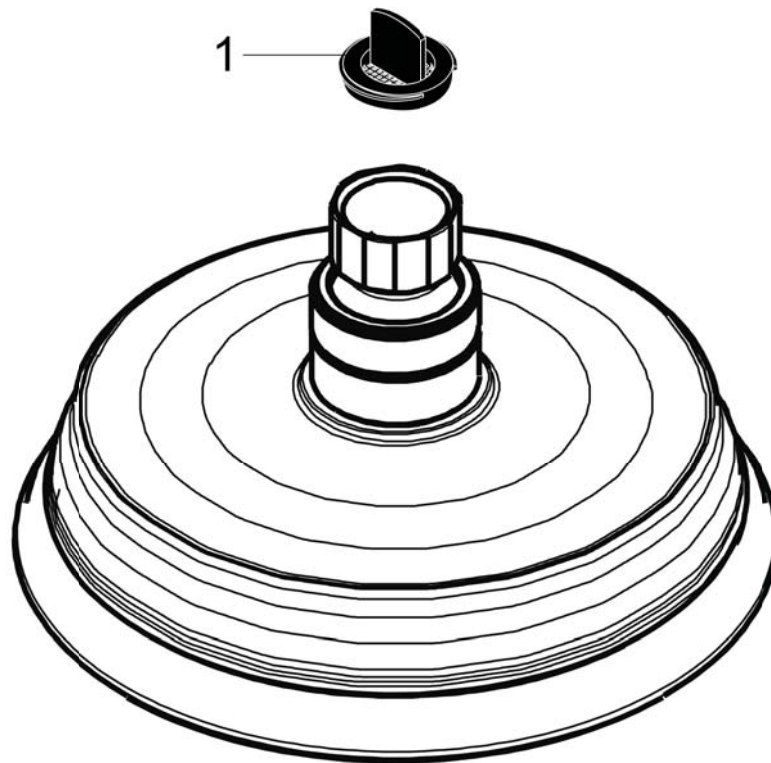

Croma 100 Classic
Showerhead 3-Jet, 1.8 GPM
 Finishes : **rubbed bronze** Part no. : **04751920**

Description

Features

- 75 no-clog spray channels
- Spray modes: Full, Pulsating Massage, Intense Turbo
- Flow: 1.8 GPM (6.8 L/Min)

Item details

Technology

Compliance

Product image

Scale drawing

Croma 100 Classic
Showerhead 3-Jet, 1.8 GPM
Finishes : **rubbed bronze** Part no. : **04751920**

Exploded drawing

Year of production: >02/18

Croma 100 Classic
Showerhead 3-Jet, 1.8 GPM
Finishes : **rubbed bronze** Part no. : **04751920**

Spare parts list

Year of production: >02/18

Pos.	Description	Part no.	Price	PU
1	filter packing	88649000	-	1