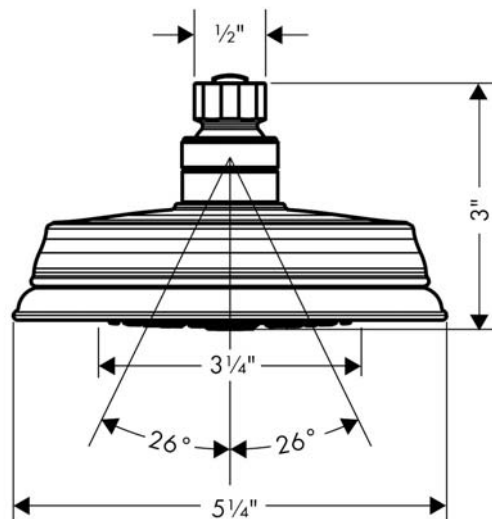

### Scale drawing

**Croma 100 Classic**  
**Showerhead 3-Jet, 1.8 GPM**  
Finishes : **polished nickel**    Part no. : **04751830**