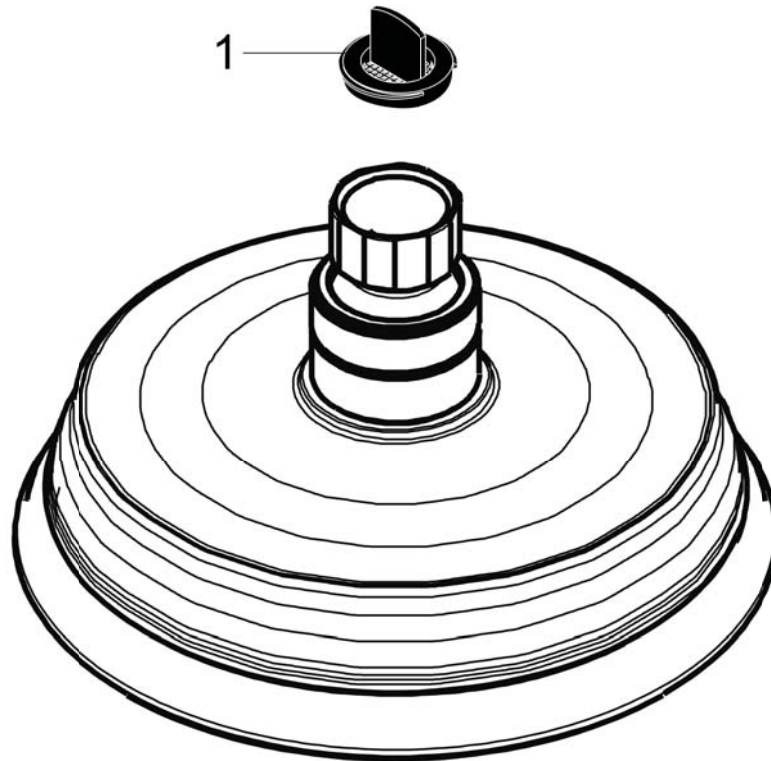

### Product image

### Scale drawing

**Croma 100 Classic**  
**Showerhead 3-Jet, 1.8 GPM**  
Finishes : **polished nickel**    Part no. : **04751830**

## Exploded drawing

Year of production: >02/18

**Croma 100 Classic**  
**Showerhead 3-Jet, 1.8 GPM**  
Finishes : **polished nickel**    Part no. : **04751830**