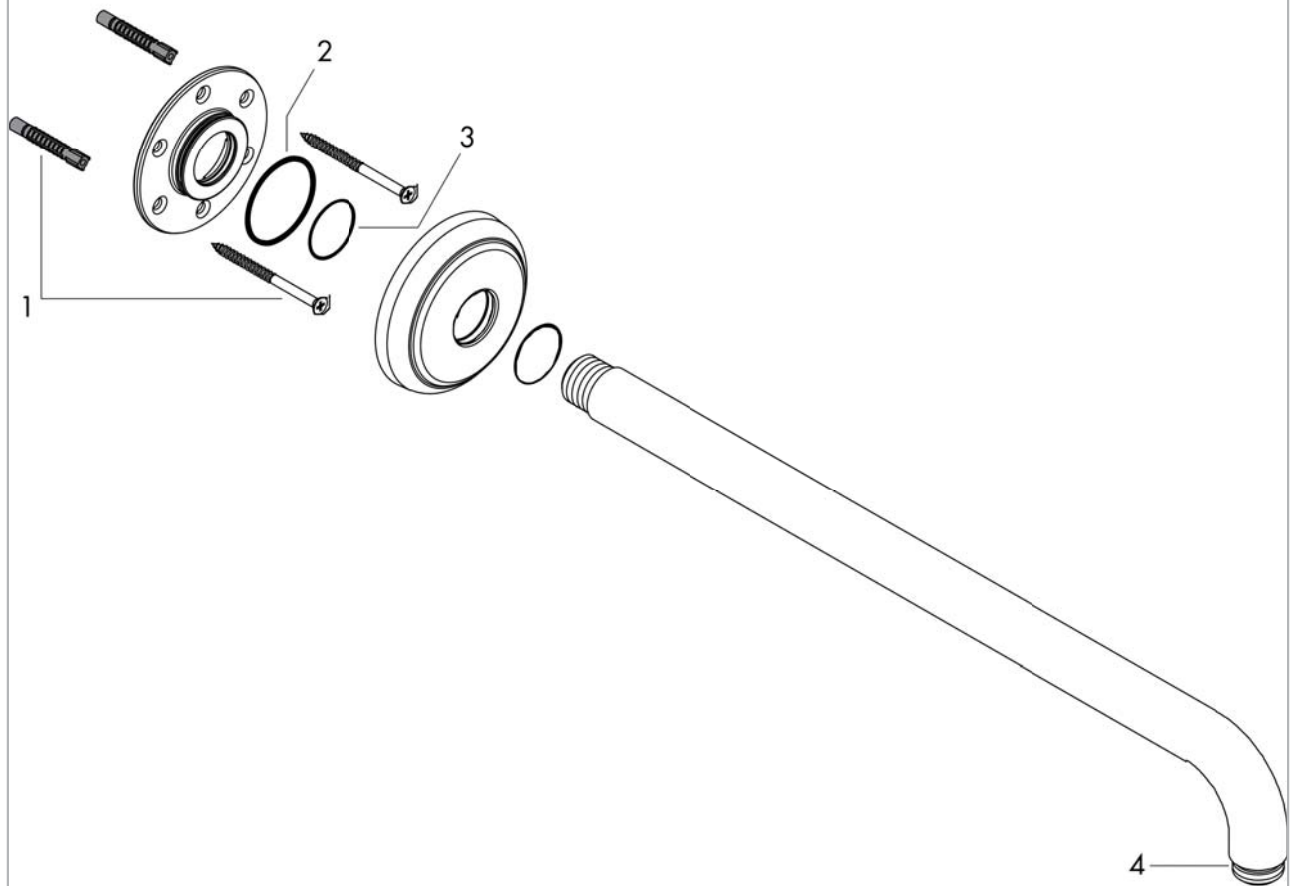

## Product image

## Scale drawing

**AXOR Montreux**  
**AXOR Montreux Showerarm**  
Finishes : **polished nickel**    Part no. : **04746830**

## Exploded drawing

Year of production: >01/18

**AXOR Montreux**  
**AXOR Montreux Showerarm**  
 Finishes : **polished nickel**    Part no. : **04746830**