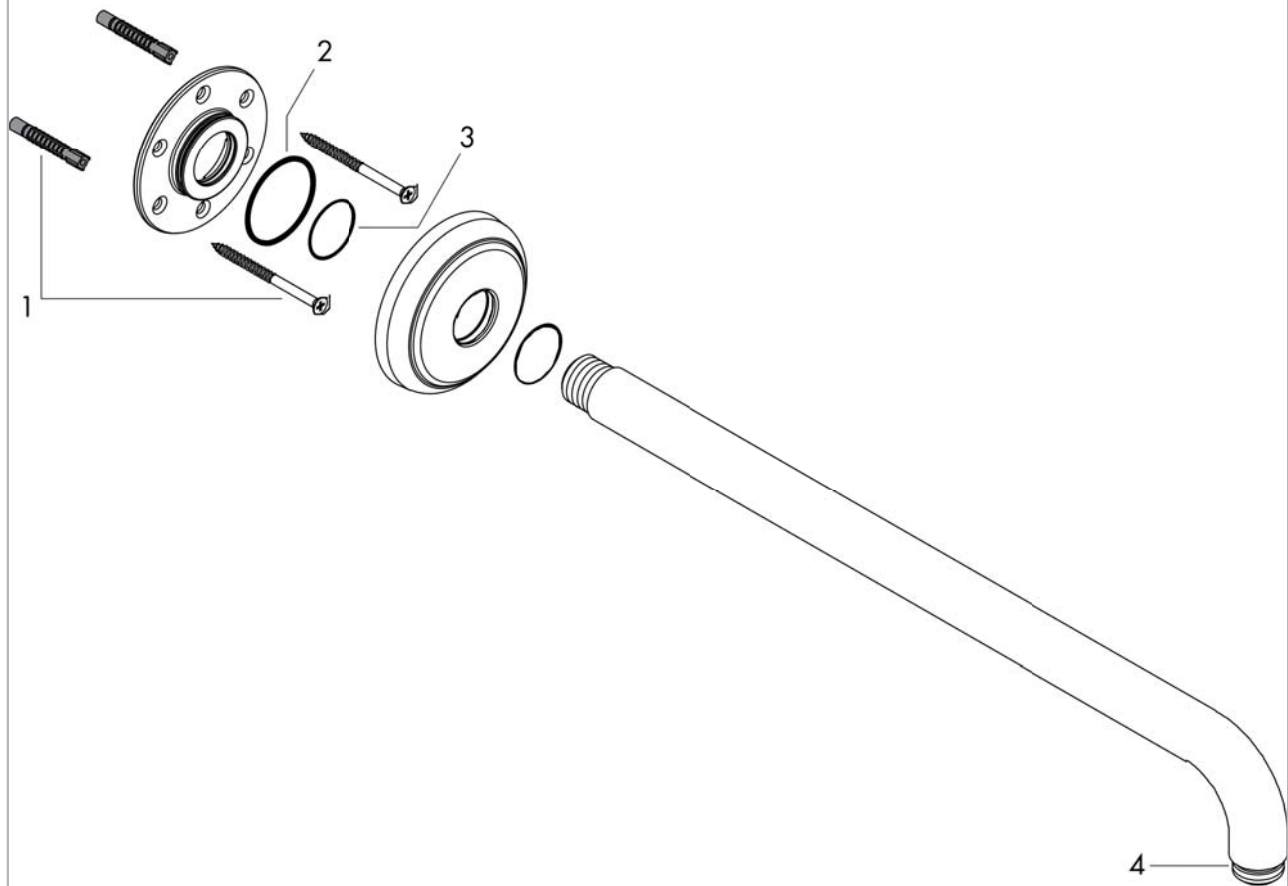

## Product image

## Scale drawing

**AXOR Montreux**  
**AXOR Montreux Showerarm**  
Finishes : **chrome**    Part no. : **04746000**

## Exploded drawing

Year of production: >01/18

**AXOR Montreux**  
**AXOR Montreux Showerarm**  
 Finishes : **chrome**    Part no. : **04746000**