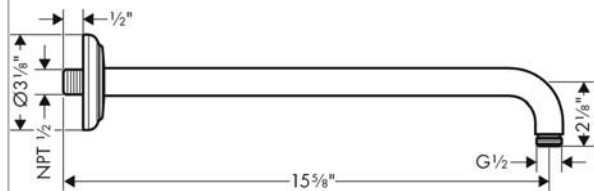

Scale drawing