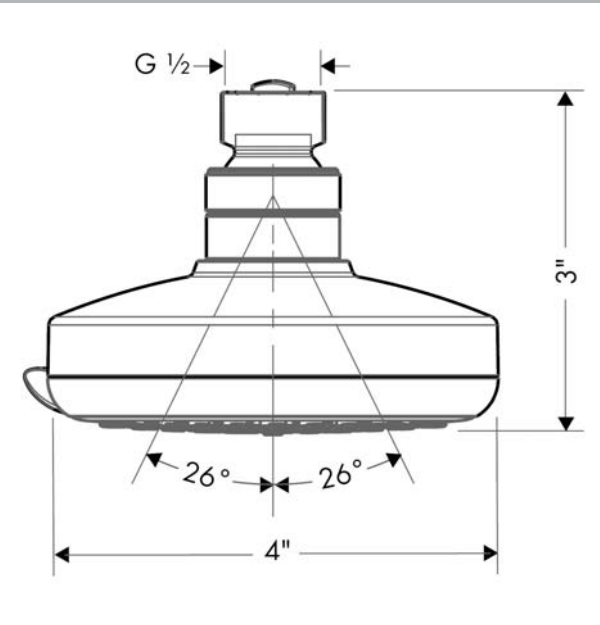

Croma 100
Showerhead E 3-Jet, 1.8 GPM
 Finishes : **brushed nickel** Part no. : **04733820**

Description

Features

- 75 no-clog spray channels
- Spray modes: Full, Pulsating Massage, Intense Turbo
- Flow: 1.8 GPM (6.8 L/Min)

Item details

List Price

Technology

Compliance

Product image

Scale drawing

Croma 100
Showerhead E 3-Jet, 1.8 GPM
Finishes : **brushed nickel** Part no. : **04733820**

Exploded drawing

Year of production: >01/18

Croma 100
Showerhead E 3-Jet, 1.8 GPM
 Finishes : **brushed nickel** Part no. : **04733820**

Spare parts list

Year of production: >01/18

Pos.	Description	Part no.	Price	PU
1	filter packing	88649000	-	1