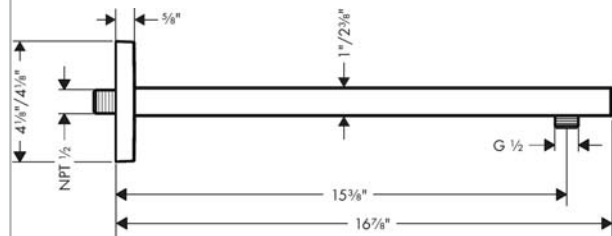

**Raindance E**  
**Showerarm, 15"** (Must be used with Raindance E 300 Showerhead)  
 Finishes : **chrome** Part no. : **04731000**

Description

Features

- Brass
- 1/2" NPT

Item details

Compliance

Product image

Scale drawing

**Raindance E**  
**Showerarm, 15" (Must be used with Raindance E 300 Showerhead)**  
 Finishes : **chrome** Part no. : **04731000**

**Exploded drawing**

Year of production: >04/18

**Raindance E**  
**Showerarm, 15" (Must be used with Raindance E 300 Showerhead)**  
 Finishes : **chrome** Part no. : **04731000**