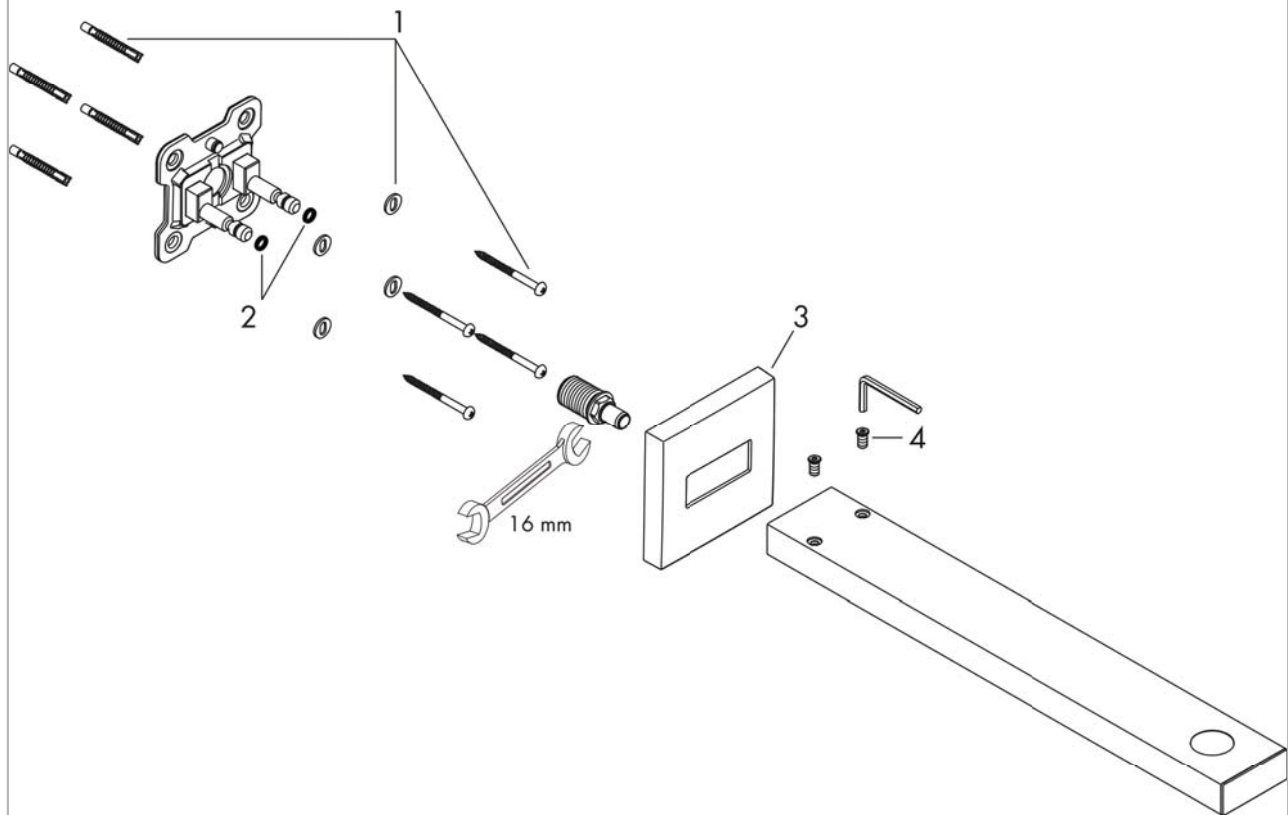

**Raindance E**  
**Showerarm, 15"** (Must be used with Raindance E 300 Showerhead)  
 Finishes : **chrome** Part no. : **04731000**

Description

Features

- Brass
- 1/2" NPT

Item details

Compliance

Product image

Scale drawing

**Raindance E**  
**Showerarm, 15" (Must be used with Raindance E 300 Showerhead)**  
 Finishes : **chrome** Part no. : **04731000**

**Exploded drawing**

Year of production: >04/18

**Raindance E**  
**Showerarm, 15" (Must be used with Raindance E 300 Showerhead)**  
 Finishes : **chrome** Part no. : **04731000**