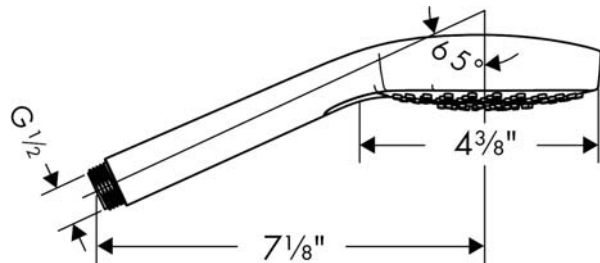

Croma Select E
Handshower 110 Vario-Jet, 2.0 GPM
 Finishes : white/chrome Part no. : 04726000

Description

Features

- Select button for comfortable alternation of spray modes
- 79 no-clog spray channels
- Spray modes: Vario-Jet (spray zones of variable intensity)
- Flow: 2.0 GPM (7.6 L/Min)
- Easy-to-clean white spray face

Item details

Technology

Compliance

Product image

Scale drawing

Croma Select E
Handshower 110 Vario-Jet, 2.0 GPM
Finishes : **white/chrome** Part no. : **04726000**

Exploded drawing

Year of production: >01/18

Croma Select E
Handshower 110 Vario-Jet, 2.0 GPM
 Finishes : white/chrome Part no. : **04726000**

Spare parts list

Year of production: >01/18

Pos.	Description	Part no.	Price	PU
1	filter packing	94246000	-	1