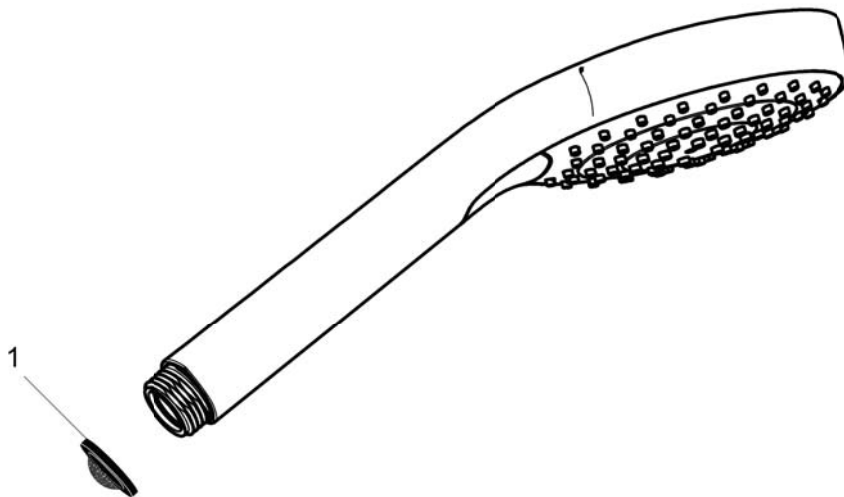

Croma Select E
Handshower 110 3-Jet, 1.8 GPM
 Finishes : brushed nickel Part no. : 04723820

Description

Features

- Select button for comfortable alternation of spray modes
- 121 no-clog spray channels
- Spray modes: SoftRain, IntenseRain, Pulsating Massage
- Flow: 1.8 GPM (6.8 L/Min)
- Easy-to-clean white spray face

Item details

Technology

Compliance

Product image

Scale drawing

Croma Select E
Handshower 110 3-Jet, 1.8 GPM
Finishes : **brushed nickel** Part no. : **04723820**

Exploded drawing

Year of production: >01/18

Croma Select E
Handshower 110 3-Jet, 1.8 GPM
 Finishes : **brushed nickel** Part no. : **04723820**

Spare parts list

Year of production: >01/18

Pos.	Description	Part no.	Price	PU
1	filter packing	94246000	-	1