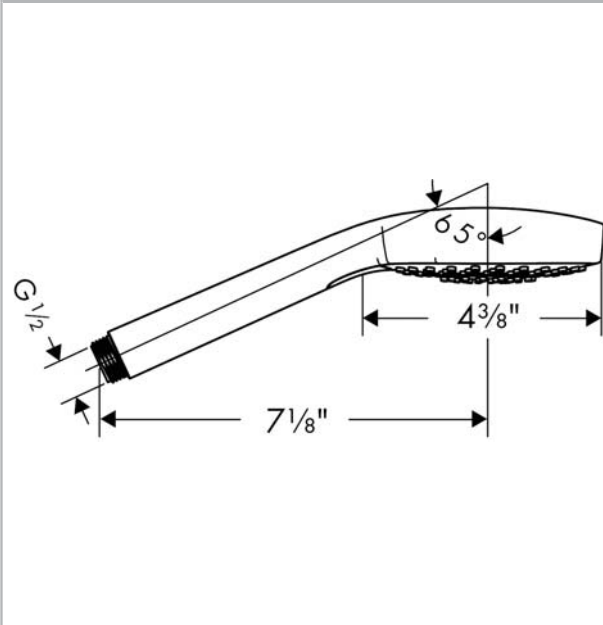

Croma Select E
Handshower 110 3-Jet, 1.8 GPM
 Finishes : brushed nickel Part no. : 04723820

Description

Features

- Select button for comfortable alternation of spray modes
- 121 no-clog spray channels
- Spray modes: SoftRain, IntenseRain, Pulsating Massage
- Flow: 1.8 GPM (6.8 L/Min)
- Easy-to-clean white spray face

Item details

Technology

Compliance

Product image

Scale drawing

Croma Select E
Handshower 110 3-Jet, 1.8 GPM
Finishes : **brushed nickel** Part no. : **04723820**

Exploded drawing

Year of production: >01/18

Croma Select E
Handshower 110 3-Jet, 1.8 GPM
 Finishes : **brushed nickel** Part no. : **04723820**

Spare parts list

Year of production: >01/18

Pos.	Description	Part no.	Price	PU
1	filter packing	94246000	-	1