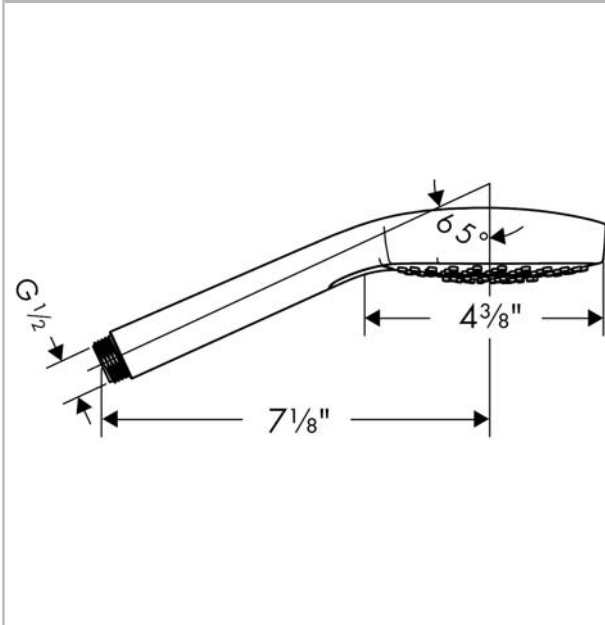

Croma Select E
Handshower 110 3-Jet, 1.8 GPM
 Finishes : white/chrome Part no. : **04723400**

Description

Features

- Select button for comfortable alternation of spray modes
- 121 no-clog spray channels
- Spray modes: SoftRain, IntenseRain, Pulsating Massage
- Flow: 1.8 GPM (6.8 L/Min)
- Easy-to-clean white spray face

Item details

Technology

Compliance

Product image

Scale drawing

Croma Select E
Handshower 110 3-Jet, 1.8 GPM
Finishes : **white/chrome** Part no. : **04723400**

Exploded drawing

Year of production: >01/18

Croma Select E
Handshower 110 3-Jet, 1.8 GPM
 Finishes : **white/chrome** Part no. : **04723400**

Spare parts list

Year of production: >01/18

Pos.	Description	Part no.	Price	PU
1	filter packing	94246000	-	1