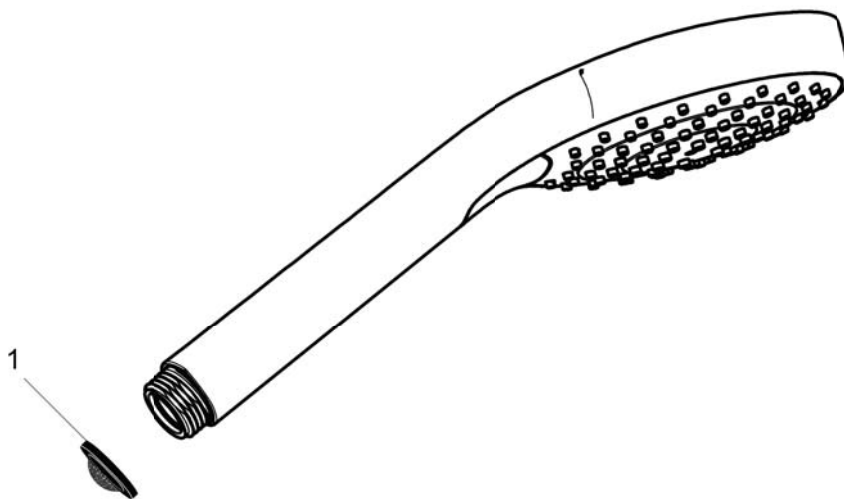

Croma Select E
Handshower 110 3-Jet, 1.8 GPM
 Finishes : white/chrome Part no. : **04723400**

Description

Features

- Select button for comfortable alternation of spray modes
- 121 no-clog spray channels
- Spray modes: SoftRain, IntenseRain, Pulsating Massage
- Flow: 1.8 GPM (6.8 L/Min)
- Easy-to-clean white spray face

Item details

Technology

Compliance

Product image

Scale drawing

Croma Select E
Handshower 110 3-Jet, 1.8 GPM
Finishes : **white/chrome** Part no. : **04723400**

Exploded drawing

Year of production: >01/18

Croma Select E
Handshower 110 3-Jet, 1.8 GPM
 Finishes : **white/chrome** Part no. : **04723400**

Spare parts list

Year of production: >01/18

Pos.	Description	Part no.	Price	PU
1	filter packing	94246000	-	1