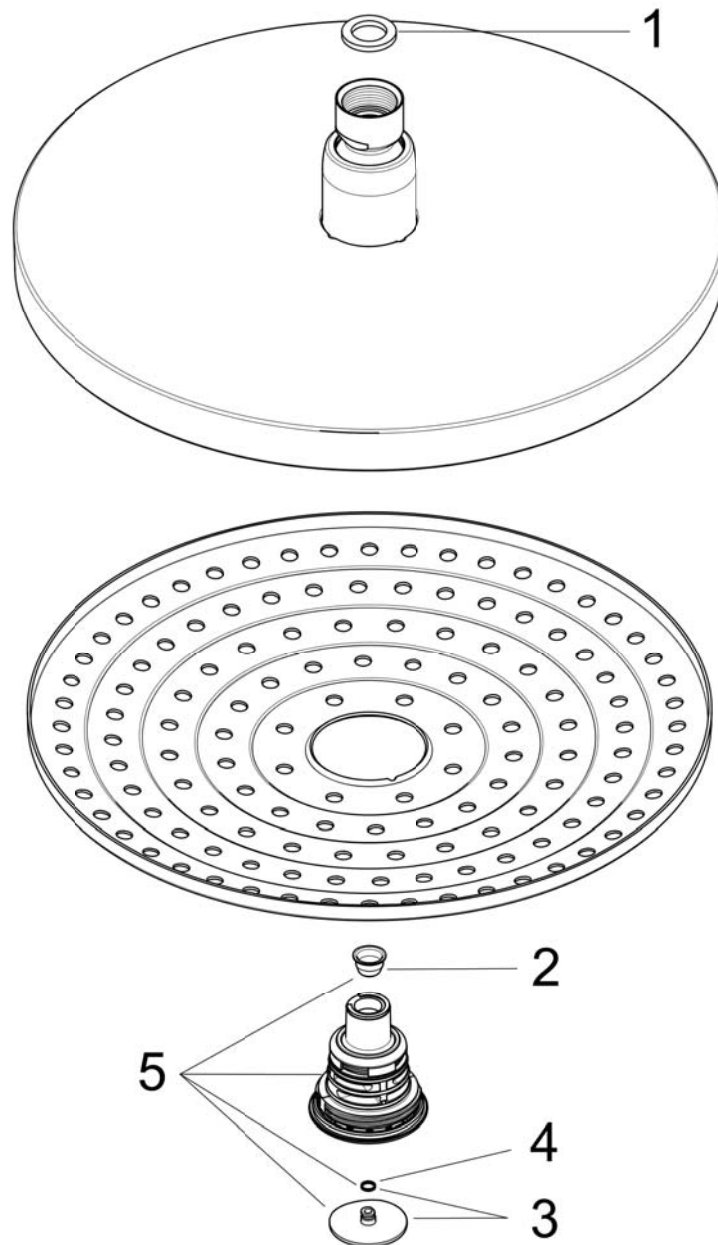

## Product image

## Scale drawing

**Raindance Select S**  
**Showerhead 240 2-Jet, 1.8 GPM**  
Finishes : **brushed nickel**    Part no. : **04720820**

## Exploded drawing

Year of production: >01/18

**Raindance Select S**  
**Showerhead 240 2-Jet, 1.8 GPM**  
 Finishes : **brushed nickel**    Part no. : **04720820**

## Spare parts list

Year of production: >01/18

Pos.	Description	Part no.	Price	PU
1	seal	98058000	-	1
2	filter	97735000	-	1
3	cover	98344000	-	1
4	O-ring 3x1	98384000	-	1
5	selector assy	93092000	-	1