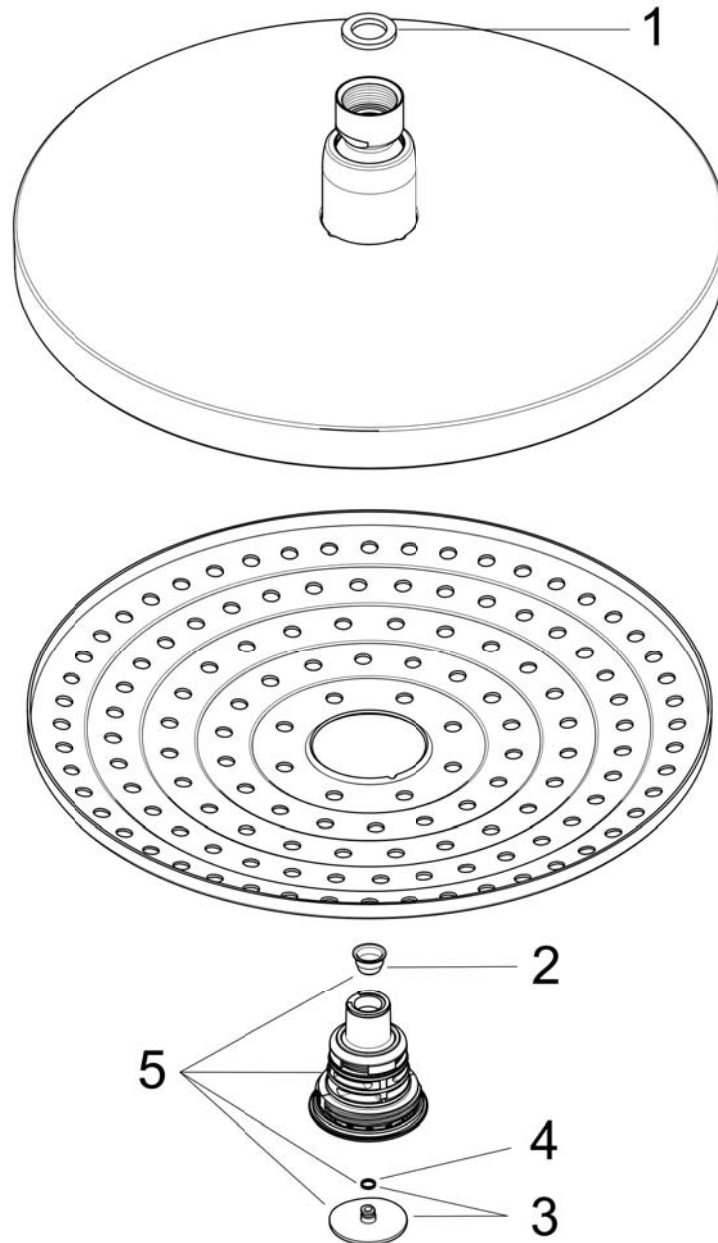

## Product image

## Scale drawing

**Raindance Select S**  
**Showerhead 240 2-Jet, 1.8 GPM**  
Finishes : **chrome**    Part no. : **04720000**

## Exploded drawing

Year of production: >01/18

**Raindance Select S**  
**Showerhead 240 2-Jet, 1.8 GPM**  
 Finishes : **chrome**    Part no. : **04720000**

## Spare parts list

Year of production: >01/18

Pos.	Description	Part no.	Price	PU
1	seal	98058000	-	1
2	filter	97735000	-	1
3	cover	98344000	-	1
4	O-ring 3x1	98384000	-	1
5	selector assy	93092000	-	1