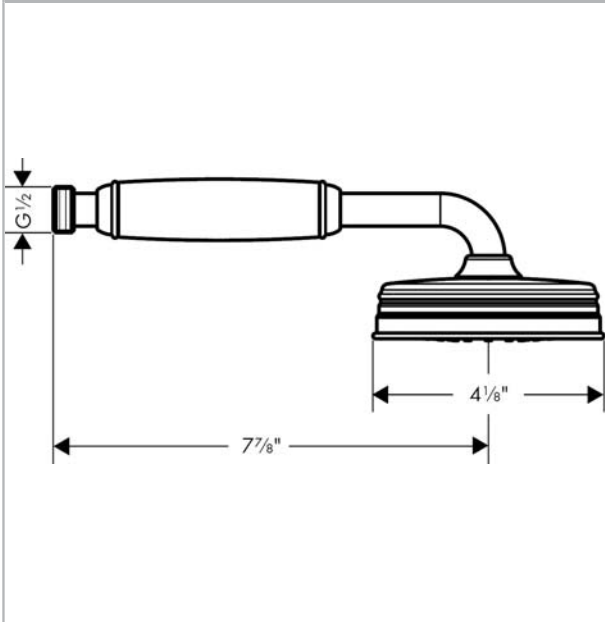

AXOR Montreux
AXOR Montreux 1-Jet Handshower, 1.8 GPM
Finishes : **brushed nickel** Part no. : **04695820**

Description

Features

- 90 no-clog spray channels
- Spray modes: RainAir
- Flow: 1.8 GPM (6.8 L/Min)

Item details

Technology

Compliance

Product image

Scale drawing

AXOR Montreux
AXOR Montreux 1-Jet Handshower, 1.8 GPM
Finishes : **brushed nickel** Part no. : **04695820**

Exploded drawing

Year of production: >01/18