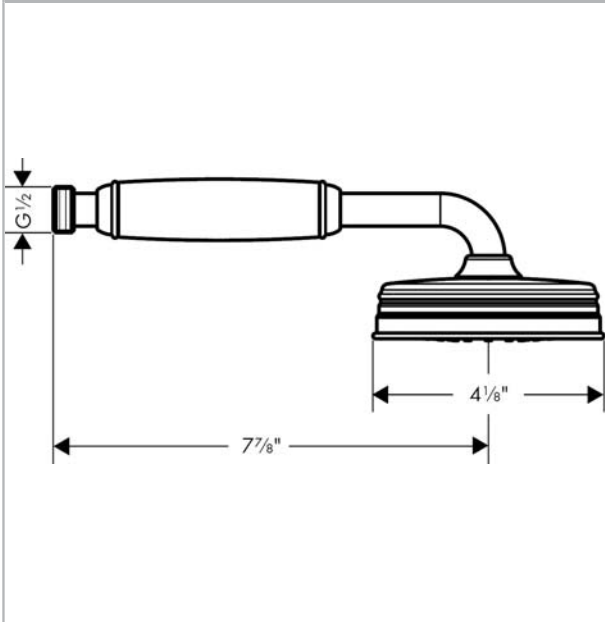

AXOR Montreux
AXOR Montreux 1-Jet Handshower, 1.8 GPM
Finishes : **chrome** Part no. : **04695000**

Description

Features

- 90 no-clog spray channels
- Spray modes: RainAir
- Flow: 1.8 GPM (6.8 L/Min)

Item details

Technology

Compliance

Product image

Scale drawing

AXOR Montreux
AXOR Montreux 1-Jet Handshower, 1.8 GPM
Finishes : **chrome** Part no. : **04695000**

Exploded drawing

Year of production: >01/18