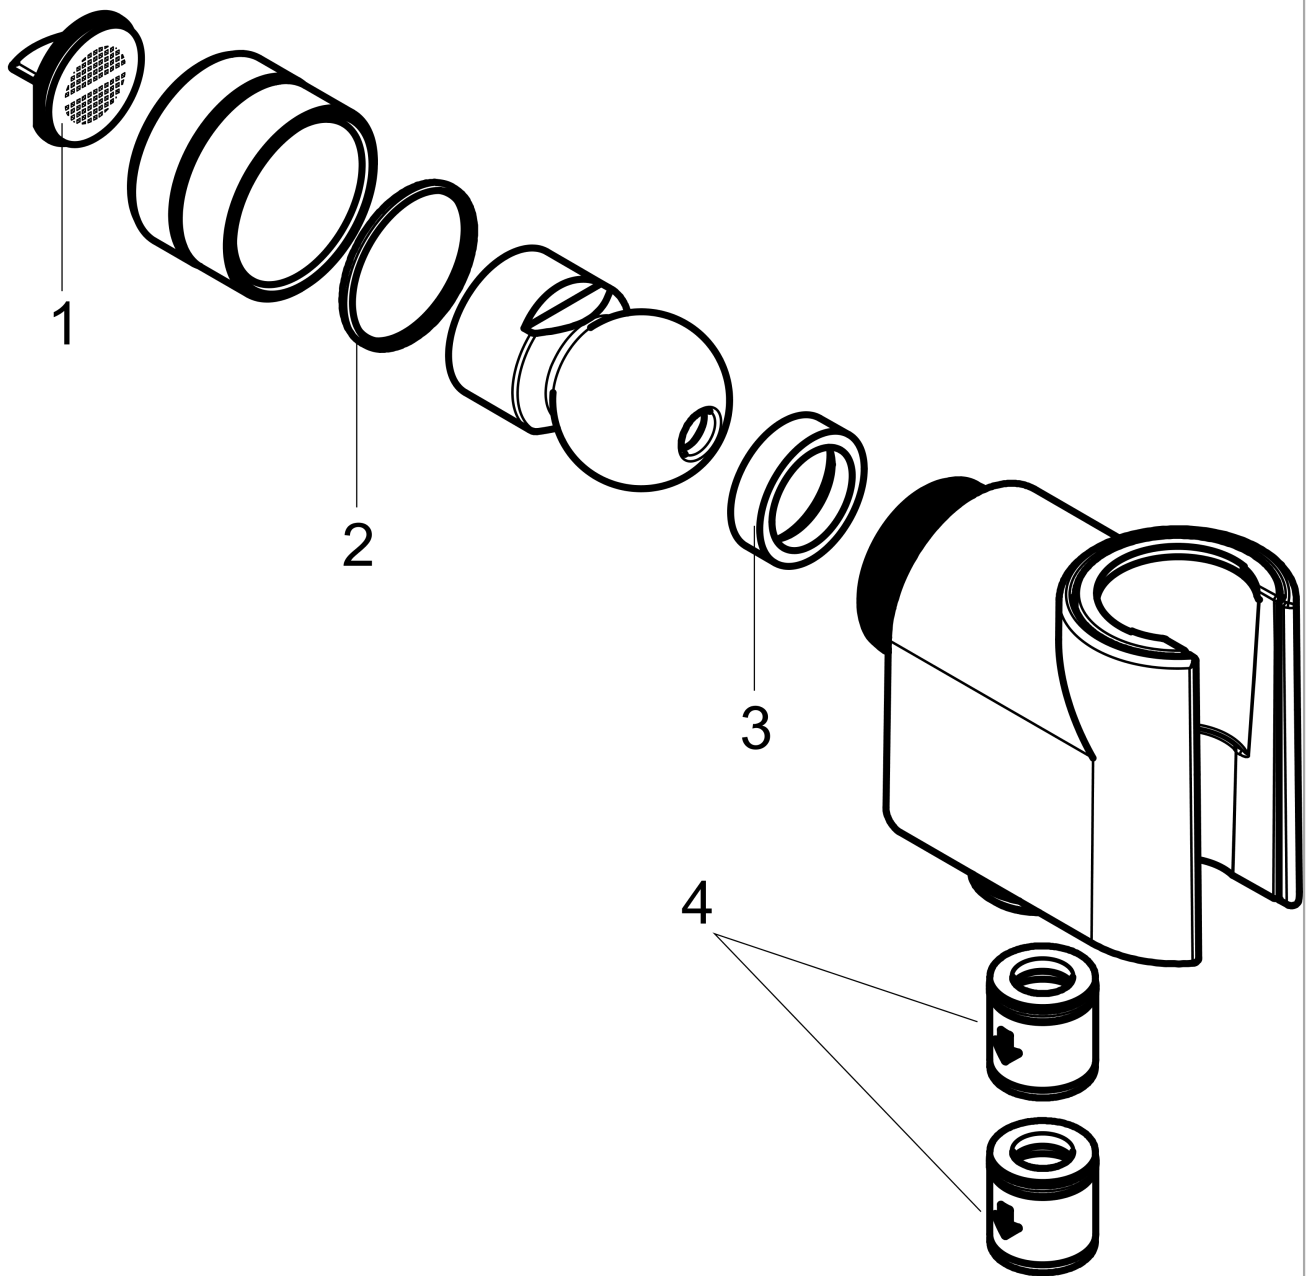

Showerarm Mount for Handshower

Finishes : **chrome** Part no. : **04580000**

Description

Features

- for all 1/2" hoses

Item details

Compliance

Product image

Scale drawing

Showerarm Mount for Handshower

Finishes : **chrome** Part no. : **04580000**

Exploded drawing

Year of production: >03/18

Showerarm Mount for Handshower

Finishes : **chrome** Part no. : **04580000**

Spare parts list

Year of production: >03/18

Pos.	Description	Part no.	Price	PU
1	filter packing	88649000	-	1
2	lever collar	97536000	-	1
3	seal	97606000	-	1
4	set of non return valves DW 15	94074000	-	1
a	nut	97958000	-	1