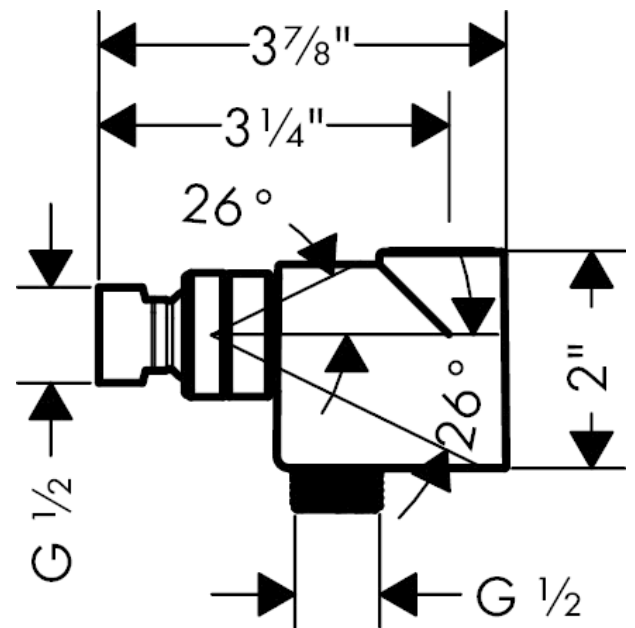

Showerarm Mount for Handshower

Finishes : **chrome** Part no. : **04580000**

Description

Features

- for all 1/2" hoses

Item details

Compliance

Product image

Scale drawing

Showerarm Mount for Handshower

Finishes : **chrome** Part no. : **04580000**

Exploded drawing

Year of production: >03/18

Showerarm Mount for Handshower

Finishes : **chrome** Part no. : **04580000**

Spare parts list

Year of production: >03/18

Pos.	Description	Part no.	Price	PU
1	filter packing	88649000	-	1
2	lever collar	97536000	-	1
3	seal	97606000	-	1
4	set of non return valves DW 15	94074000	-	1
a	nut	97958000	-	1