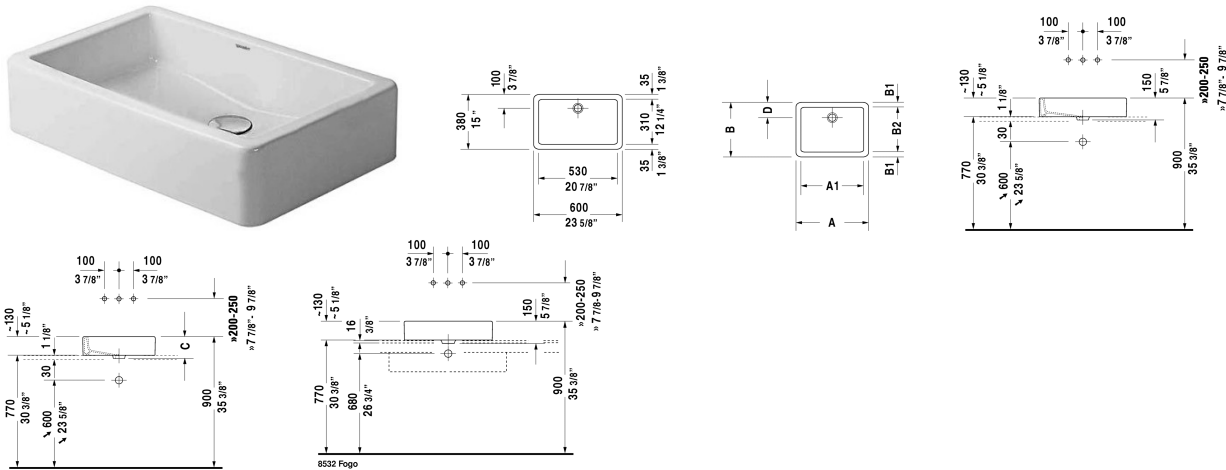

Vero Washbowl # 045560000

< 23 5/8" Inch >

Washbowl	Dimension	Weight	Order number
ground, without overflow, without faucet deck, hardware included, cUPC listed, 23 5/8" Inch			
Colors			
00 White			
Variant			
☒	23 5/8" x 15" Inch	31.2 lb	045560000
Sanitary ceramics with the special WonderGliss surface finish will remain clean and attractive-looking for a long time to come. When ordering WonderGliss please add a "1" as eleventh digit to the model number.			
Slotted waste for washbasins without overflow	2" Inch	0.7 lb	005024
Design Siphon		3.3 lb	005036
Suitable products			
Vanity unit wall-mounted 1 pull-out compartment, countertop including one cut-out, for 1 above-counter basin central, 31 1/2" x 21 5/8" Inch	31 1/2" x 21 5/8" Inch		KT6694
Vanity unit wall-mounted 1 pull-out compartment, countertop including one cut-out, for 1 above-counter basin central, 39 3/8" x 21 5/8" Inch	39 3/8" x 21 5/8" Inch		KT6695
Vanity unit wall-mounted 1 pull-out compartment, countertop including one cut-out, for 1 above-counter basin central, 47 1/4" x 21 5/8" Inch	47 1/4" x 21 5/8" Inch		KT6696

Vero Washbowl # 0455600000

|< 23 5/8" Inch >|

<p>Console for above-counter basin and vanity basin 1 console with two cut-outs, Width min. see ordering information, Width max. 78 3/4", price per section of 3 7/8", basic price until 31 1/2", 21 5/8" Inch</p>	<p>LC097C</p>
<p>Console for above-counter basin and vanity basin 1 console with two cut-outs, Width min. see ordering information, Width max. 78 3/4", price per section of 3 7/8", basic price until 31 1/2", 18 7/8" Inch</p>	<p>LC095C</p>