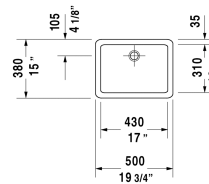

Vero Washbowl # 045550..00

| < 19 5/8" Inch > |

Washbowl	Dimension	Weight	Order number
ground, without overflow, without faucet deck, hardware included, cUPC listed, 19 5/8" Inch			
Colors			
00 White 08 Black			
Variant			
☒	19 5/8" x 15" Inch	26.5 lb	045550..00
Sanitary ceramics with the special WonderGliss surface finish will remain clean and attractive-looking for a long time to come. When ordering WonderGliss please add a "1" as eleventh digit to the model number.			
Slotted waste for washbasins without overflow	2" Inch	0.7 lb	005024
Design Siphon		3.3 lb	005036
Suitable products			
Vanity unit wall-mounted 1 pull-out compartment, countertop including one cut-out, for 1 above-counter basin central, 31 1/2" x 21 5/8" Inch	31 1/2" x 21 5/8" Inch		KT6694
Vanity unit wall-mounted 1 pull-out compartment, countertop including one cut-out, for 1 above-counter basin central, 39 3/8" x 21 5/8" Inch	39 3/8" x 21 5/8" Inch		KT6695
Vanity unit wall-mounted 1 pull-out compartment, countertop including one cut-out, for 1 above-counter basin central, 47 1/4" x 21 5/8" Inch	47 1/4" x 21 5/8" Inch		KT6696