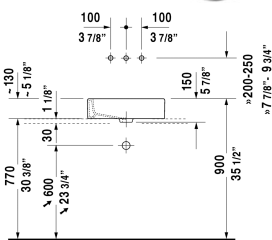

Vero Washbowl # 045550..00

| < 19 5/8" Inch > |

Washbowl	Dimension	Weight	Order number
ground, without overflow, without faucet deck, hardware included, cUPC listed, 19 5/8" Inch			
Colors			
00 White 08 Black			
Variant			
☒	19 5/8" x 15" Inch	26.5 lb	045550..00
Sanitary ceramics with the special WonderGliss surface finish will remain clean and attractive-looking for a long time to come. When ordering WonderGliss please add a "1" as eleventh digit to the model number.			
Slotted waste for washbasins without overflow	2" Inch	0.7 lb	005024
Design Siphon		3.3 lb	005036
Suitable products			
Vanity unit wall-mounted 1 pull-out compartment, countertop including one cut-out, for 1 above-counter basin central, 31 1/2" x 21 5/8" Inch	31 1/2" x 21 5/8" Inch		KT6694
Vanity unit wall-mounted 1 pull-out compartment, countertop including one cut-out, for 1 above-counter basin central, 39 3/8" x 21 5/8" Inch	39 3/8" x 21 5/8" Inch		KT6695
Vanity unit wall-mounted 1 pull-out compartment, countertop including one cut-out, for 1 above-counter basin central, 47 1/4" x 21 5/8" Inch	47 1/4" x 21 5/8" Inch		KT6696