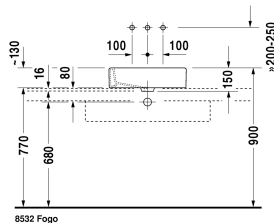

Vero Washbowl # 045550..00

| < 19 5/8" Inch > |

Washbowl	Dimension	Weight	Order number
ground, without overflow, without faucet deck, hardware included, cUPC listed, 19 5/8" Inch			
Colors			
00 White 08 Black			
Variant			
☒	19 5/8" x 15" Inch	26.5 lb	045550..00
Sanitary ceramics with the special WonderGliss surface finish will remain clean and attractive-looking for a long time to come. When ordering WonderGliss please add a "1" as eleventh digit to the model number.			
Slotted waste for washbasins without overflow	2" Inch	0.7 lb	005024
Design Siphon		3.3 lb	005036
Suitable products			
Vanity unit wall-mounted 1 pull-out compartment, countertop including one cut-out, for 1 above-counter basin central, 31 1/2" x 21 5/8" Inch	31 1/2" x 21 5/8" Inch		KT6694
Vanity unit wall-mounted 1 pull-out compartment, countertop including one cut-out, for 1 above-counter basin central, 39 3/8" x 21 5/8" Inch	39 3/8" x 21 5/8" Inch		KT6695
Vanity unit wall-mounted 1 pull-out compartment, countertop including one cut-out, for 1 above-counter basin central, 47 1/4" x 21 5/8" Inch	47 1/4" x 21 5/8" Inch		KT6696

All drawings contain the necessary measurements which are subject to standard tolerances. They are stated in inch & mm and are non-binding. Exact measurements, in particular for customized installation scenarios, can only be taken from the finished ceramic piece.