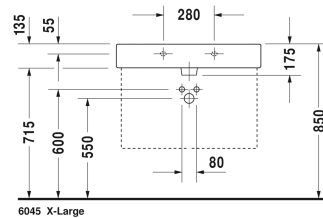

Vero Furniture washbasin # 045480..00 / 045480..60 /  
045480..87 / 045480..30

| < 31 1/2" Inch > |

Furniture washbasin	Dimension	Weight	Order number
with faucet deck, underside fully glazed, wall-mounted, hardware included, cUPC listed, 31 1/2" Inch			
<b>Colors</b>			
00 White 08 Black			
<b>Variant</b>			
● with overflow	31 1/2" x 18 1/2" Inch	48.1 lb	045480..00
☒ with overflow	31 1/2" x 18 1/2" Inch	48.1 lb	045480..60
●●● with overflow	31 1/2" x 18 1/2" Inch	48.1 lb	045480..87
●●● with overflow	31 1/2" x 18 1/2" Inch	48.1 lb	045480..30
Sanitary ceramics with the special WonderGliss surface finish will remain clean and attractive-looking for a long time to come. When ordering WonderGliss please add a "1" as eleventh digit to the model number.			
<b>Accessory for ceramics</b>			
Push button drain assembly for washbasins with overflow	2" Inch	0.8 lb	005052