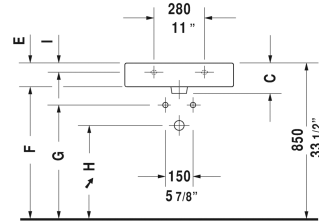

Vero Furniture washbasin # 045480..00 / 045480..60 /  
045480..87 / 045480..30

| < 31 1/2" Inch > |

Furniture washbasin	Dimension	Weight	Order number
with faucet deck, underside fully glazed, wall-mounted, hardware included, cUPC listed, 31 1/2" Inch			
<b>Colors</b>			
00 White 08 Black			
<b>Variant</b>			
● with overflow	31 1/2" x 18 1/2" Inch	48.1 lb	045480..00
☒ with overflow	31 1/2" x 18 1/2" Inch	48.1 lb	045480..60
●●● with overflow	31 1/2" x 18 1/2" Inch	48.1 lb	045480..87
●●● with overflow	31 1/2" x 18 1/2" Inch	48.1 lb	045480..30
Sanitary ceramics with the special WonderGliss surface finish will remain clean and attractive-looking for a long time to come. When ordering WonderGliss please add a "1" as eleventh digit to the model number.			
<b>Accessory for ceramics</b>			
Push button drain assembly for washbasins with overflow	2" Inch	0.8 lb	005052