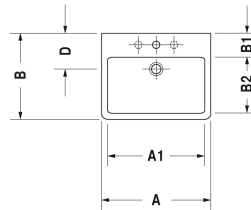

Vero Furniture washbasin # 045480..00 / 045480..60 /  
045480..87 / 045480..30

| < 31 1/2" Inch > |

Furniture washbasin	Dimension	Weight	Order number
with faucet deck, underside fully glazed, wall-mounted, hardware included, cUPC listed, 31 1/2" Inch			
<b>Colors</b>			
00 White 08 Black			
<b>Variant</b>			
● with overflow	31 1/2" x 18 1/2" Inch	48.1 lb	045480..00
☒ with overflow	31 1/2" x 18 1/2" Inch	48.1 lb	045480..60
●●● with overflow	31 1/2" x 18 1/2" Inch	48.1 lb	045480..87
●●● with overflow	31 1/2" x 18 1/2" Inch	48.1 lb	045480..30
Sanitary ceramics with the special WonderGliss surface finish will remain clean and attractive-looking for a long time to come. When ordering WonderGliss please add a "1" as eleventh digit to the model number.			
<b>Accessory for ceramics</b>			
Push button drain assembly for washbasins with overflow	2" Inch	0.8 lb	005052