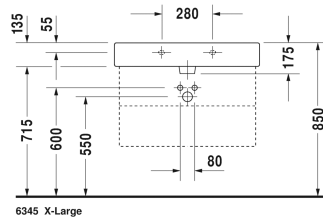

Vero Furniture washbasin # 045480..00 / 045480..60 /  
045480..87 / 045480..30

| < 31 1/2" Inch > |

Furniture washbasin	Dimension	Weight	Order number
with faucet deck, underside fully glazed, wall-mounted, hardware included, cUPC listed, 31 1/2" Inch			
<b>Colors</b>			
00 White 08 Black			
<b>Variant</b>			
● with overflow	31 1/2" x 18 1/2" Inch	48.1 lb	045480..00
☒ with overflow	31 1/2" x 18 1/2" Inch	48.1 lb	045480..60
●●● with overflow	31 1/2" x 18 1/2" Inch	48.1 lb	045480..87
●●● with overflow	31 1/2" x 18 1/2" Inch	48.1 lb	045480..30
Sanitary ceramics with the special WonderGliss surface finish will remain clean and attractive-looking for a long time to come. When ordering WonderGliss please add a "1" as eleventh digit to the model number.			
<b>Accessory for ceramics</b>			
Push button drain assembly for washbasins with overflow	2" Inch	0.8 lb	005052