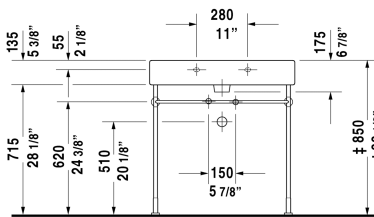

Vero Furniture washbasin # 045480..00 / 045480..60 /  
045480..87 / 045480..30

| < 31 1/2" Inch > |

Furniture washbasin	Dimension	Weight	Order number
with faucet deck, underside fully glazed, wall-mounted, hardware included, cUPC listed, 31 1/2" Inch			
<b>Colors</b>			
00 White 08 Black			
<b>Variant</b>			
● with overflow	31 1/2" x 18 1/2" Inch	48.1 lb	045480..00
☒ with overflow	31 1/2" x 18 1/2" Inch	48.1 lb	045480..60
●●● with overflow	31 1/2" x 18 1/2" Inch	48.1 lb	045480..87
●●● with overflow	31 1/2" x 18 1/2" Inch	48.1 lb	045480..30
Sanitary ceramics with the special WonderGliss surface finish will remain clean and attractive-looking for a long time to come. When ordering WonderGliss please add a "1" as eleventh digit to the model number.			
<b>Accessory for ceramics</b>			
Push button drain assembly for washbasins with overflow	2" Inch	0.8 lb	005052