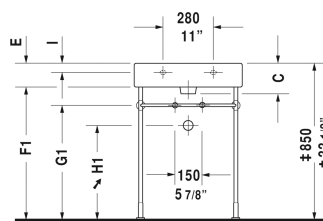

Vero Furniture washbasin # 045480..00 / 045480..60 /  
045480..87 / 045480..30

| < 31 1/2" Inch > |

Furniture washbasin	Dimension	Weight	Order number
with faucet deck, underside fully glazed, wall-mounted, hardware included, cUPC listed, 31 1/2" Inch			
<b>Colors</b>			
00 White 08 Black			
<b>Variant</b>			
● with overflow	31 1/2" x 18 1/2" Inch	48.1 lb	045480..00
☒ with overflow	31 1/2" x 18 1/2" Inch	48.1 lb	045480..60
●●● with overflow	31 1/2" x 18 1/2" Inch	48.1 lb	045480..87
●●● with overflow	31 1/2" x 18 1/2" Inch	48.1 lb	045480..30
Sanitary ceramics with the special WonderGliss surface finish will remain clean and attractive-looking for a long time to come. When ordering WonderGliss please add a "1" as eleventh digit to the model number.			
<b>Accessory for ceramics</b>			
Push button drain assembly for washbasins with overflow	2" Inch	0.8 lb	005052