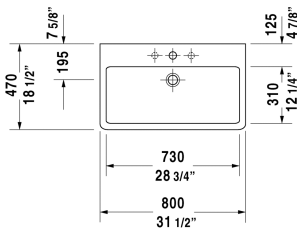

Vero Furniture washbasin # 045480..00 / 045480..60 /  
045480..87 / 045480..30

| < 31 1/2" Inch > |

Furniture washbasin	Dimension	Weight	Order number
with faucet deck, underside fully glazed, wall-mounted, hardware included, cUPC listed, 31 1/2" Inch			
<b>Colors</b>			
00 White 08 Black			
<b>Variant</b>			
● with overflow	31 1/2" x 18 1/2" Inch	48.1 lb	045480..00
☒ with overflow	31 1/2" x 18 1/2" Inch	48.1 lb	045480..60
●●● with overflow	31 1/2" x 18 1/2" Inch	48.1 lb	045480..87
●●● with overflow	31 1/2" x 18 1/2" Inch	48.1 lb	045480..30
Sanitary ceramics with the special WonderGliss surface finish will remain clean and attractive-looking for a long time to come. When ordering WonderGliss please add a "1" as eleventh digit to the model number.			
<b>Accessory for ceramics</b>			
Push button drain assembly for washbasins with overflow	2" Inch	0.8 lb	005052