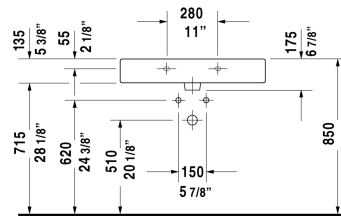

Vero Furniture washbasin # 045480..00 / 045480..60 /  
045480..87 / 045480..30

| < 31 1/2" Inch > |

Furniture washbasin	Dimension	Weight	Order number
with faucet deck, underside fully glazed, wall-mounted, hardware included, cUPC listed, 31 1/2" Inch			
<b>Colors</b>			
00 White 08 Black			
<b>Variant</b>			
● with overflow	31 1/2" x 18 1/2" Inch	48.1 lb	045480..00
☒ with overflow	31 1/2" x 18 1/2" Inch	48.1 lb	045480..60
●●● with overflow	31 1/2" x 18 1/2" Inch	48.1 lb	045480..87
●●● with overflow	31 1/2" x 18 1/2" Inch	48.1 lb	045480..30
Sanitary ceramics with the special WonderGliss surface finish will remain clean and attractive-looking for a long time to come. When ordering WonderGliss please add a "1" as eleventh digit to the model number.			
<b>Accessory for ceramics</b>			
Push button drain assembly for washbasins with overflow	2" Inch	0.8 lb	005052