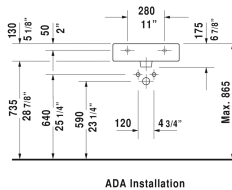

Vero Furniture washbasin # 045450..00 / 045450..30 / 045450..60

< 19 5/8" Inch >

Furniture washbasin	Dimension	Weight	Order number
with faucet deck, underside fully glazed, hardware included, wall-mounted, cUPC listed, 19 5/8" Inch			
Colors			
00 White 08 Black			
Variant			
● with overflow	19 5/8" x 18 1/2" Inch	33.5 lb	045450..00
●●● with overflow	19 5/8" x 18 1/2" Inch	33.5 lb	045450..30
☒ with overflow	19 5/8" x 18 1/2" Inch	33.5 lb	045450..60