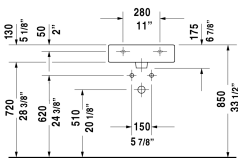

Vero Furniture washbasin # 045450..00 / 045450..30 / 045450..60

< 19 5/8" Inch >

Furniture washbasin	Dimension	Weight	Order number
with faucet deck, underside fully glazed, hardware included, wall-mounted, cUPC listed, 19 5/8" Inch			
Colors			
00 White 08 Black			
Variant			
● with overflow	19 5/8" x 18 1/2" Inch	33.5 lb	045450..00
●●● with overflow	19 5/8" x 18 1/2" Inch	33.5 lb	045450..30
☒ with overflow	19 5/8" x 18 1/2" Inch	33.5 lb	045450..60

Accessory for ceramics

Push button drain assembly for washbasins with overflow	2" Inch	0.8 lb	005052
Towel rail square tube 1/2", Chrome, for washbasin # 045450, 235050	17 3/4" Inch	1.1 lb	003029

Vero Furniture washbasin # 045450..00 / 045450..30 / 045450..60

All drawings contain the necessary measurements which are subject to standard tolerances. They are stated in inch & mm and are non-binding. Exact measurements, in particular for customized installation scenarios, can only be taken from the finished ceramic piece.