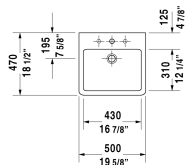

Vero Furniture washbasin # 045450..00 / 045450..30 / 045450..60

< 19 5/8" Inch >

Furniture washbasin	Dimension	Weight	Order number
with faucet deck, underside fully glazed, hardware included, wall-mounted, cUPC listed, 19 5/8" Inch			
Colors			
00 White 08 Black			
Variant			
● with overflow	19 5/8" x 18 1/2" Inch	33.5 lb	045450..00
●●● with overflow	19 5/8" x 18 1/2" Inch	33.5 lb	045450..30
☒ with overflow	19 5/8" x 18 1/2" Inch	33.5 lb	045450..60

Accessory for ceramics

Push button drain assembly for washbasins with overflow	2" Inch	0.8 lb	005052
Towel rail square tube 1/2", Chrome, for washbasin # 045450, 235050	17 3/4" Inch	1.1 lb	003029

Vero Furniture washbasin # 045450..00 / 045450..30 / 045450..60

All drawings contain the necessary measurements which are subject to standard tolerances. They are stated in inch & mm and are non-binding. Exact measurements, in particular for customized installation scenarios, can only be taken from the finished ceramic piece.