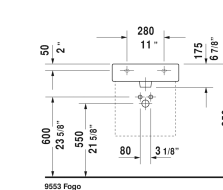

Vero Furniture washbasin # 045450..00 / 045450..30 / 045450..60

< 19 5/8" Inch >

Furniture washbasin	Dimension	Weight	Order number
with faucet deck, underside fully glazed, hardware included, wall-mounted, cUPC listed, 19 5/8" Inch			
Colors			
00 White 08 Black			
Variant			
● with overflow	19 5/8" x 18 1/2" Inch	33.5 lb	045450..00
●●● with overflow	19 5/8" x 18 1/2" Inch	33.5 lb	045450..30
☒ with overflow	19 5/8" x 18 1/2" Inch	33.5 lb	045450..60

Accessory for ceramics

Push button drain assembly for washbasins with overflow	2" Inch	0.8 lb	005052
Towel rail square tube 1/2", Chrome, for washbasin # 045450, 235050	17 3/4" Inch	1.1 lb	003029

Vero Furniture washbasin # 045450..00 / 045450..30 / 045450..60

All drawings contain the necessary measurements which are subject to standard tolerances. They are stated in inch & mm and are non-binding. Exact measurements, in particular for customized installation scenarios, can only be taken from the finished ceramic piece.