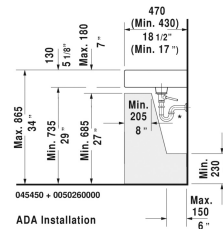

Vero Furniture washbasin # 045450..00 / 045450..30 / 045450..60

< 19 5/8" Inch >

Furniture washbasin	Dimension	Weight	Order number
with faucet deck, underside fully glazed, hardware included, wall-mounted, cUPC listed, 19 5/8" Inch			
Colors			
00 White 08 Black			
Variant			
● with overflow	19 5/8" x 18 1/2" Inch	33.5 lb	045450..00
●●● with overflow	19 5/8" x 18 1/2" Inch	33.5 lb	045450..30
☒ with overflow	19 5/8" x 18 1/2" Inch	33.5 lb	045450..60

Accessory for ceramics

Push button drain assembly for washbasins with overflow	2" Inch	0.8 lb	005052
Towel rail square tube 1/2", Chrome, for washbasin # 045450, 235050	17 3/4" Inch	1.1 lb	003029

Vero Furniture washbasin # 045450..00 / 045450..30 / 045450..60

All drawings contain the necessary measurements which are subject to standard tolerances. They are stated in inch & mm and are non-binding. Exact measurements, in particular for customized installation scenarios, can only be taken from the finished ceramic piece.