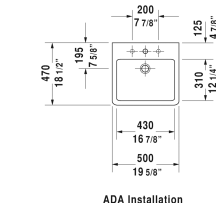

Vero Furniture washbasin # 045450..00 / 045450..30 / 045450..60

< 19 5/8" Inch >

Furniture washbasin	Dimension	Weight	Order number
with faucet deck, underside fully glazed, hardware included, wall-mounted, cUPC listed, 19 5/8" Inch			
Colors			
00 White 08 Black			
Variant			
● with overflow	19 5/8" x 18 1/2" Inch	33.5 lb	045450..00
●●● with overflow	19 5/8" x 18 1/2" Inch	33.5 lb	045450..30
☒ with overflow	19 5/8" x 18 1/2" Inch	33.5 lb	045450..60

Accessory for ceramics

Push button drain assembly for washbasins with overflow	2" Inch	0.8 lb	005052
Towel rail square tube 1/2", Chrome, for washbasin # 045450, 235050	17 3/4" Inch	1.1 lb	003029

Vero Furniture washbasin # 045450..00 / 045450..30 / 045450..60

All drawings contain the necessary measurements which are subject to standard tolerances. They are stated in inch & mm and are non-binding. Exact measurements, in particular for customized installation scenarios, can only be taken from the finished ceramic piece.