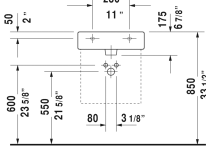

Vero Furniture washbasin # 045450..00 / 045450..30 / 045450..60

< 19 5/8" Inch >

Furniture washbasin	Dimension	Weight	Order number
with faucet deck, underside fully glazed, hardware included, wall-mounted, cUPC listed, 19 5/8" Inch			
Colors			
00 White 08 Black			
Variant			
● with overflow	19 5/8" x 18 1/2" Inch	33.5 lb	045450..00
●●● with overflow	19 5/8" x 18 1/2" Inch	33.5 lb	045450..30
☒ with overflow	19 5/8" x 18 1/2" Inch	33.5 lb	045450..60

Accessory for ceramics

Push button drain assembly for washbasins with overflow	2" Inch	0.8 lb	005052
Towel rail square tube 1/2", Chrome, for washbasin # 045450, 235050	17 3/4" Inch	1.1 lb	003029

Vero Furniture washbasin # 045450..00 / 045450..30 / 045450..60

All drawings contain the necessary measurements which are subject to standard tolerances. They are stated in inch & mm and are non-binding. Exact measurements, in particular for customized installation scenarios, can only be taken from the finished ceramic piece.