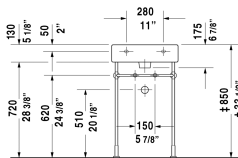

Vero Furniture washbasin # 045450..00 / 045450..30 / 045450..60

< 19 5/8" Inch >

Furniture washbasin	Dimension	Weight	Order number
with faucet deck, underside fully glazed, hardware included, wall-mounted, cUPC listed, 19 5/8" Inch			
Colors			
00 White 08 Black			
Variant			
● with overflow	19 5/8" x 18 1/2" Inch	33.5 lb	045450..00
●●● with overflow	19 5/8" x 18 1/2" Inch	33.5 lb	045450..30
☒ with overflow	19 5/8" x 18 1/2" Inch	33.5 lb	045450..60

All drawings contain the necessary measurements which are subject to standard tolerances. They are stated in inch & mm and are non-binding. Exact measurements, in particular for customized installation scenarios, can only be taken from the finished ceramic piece.