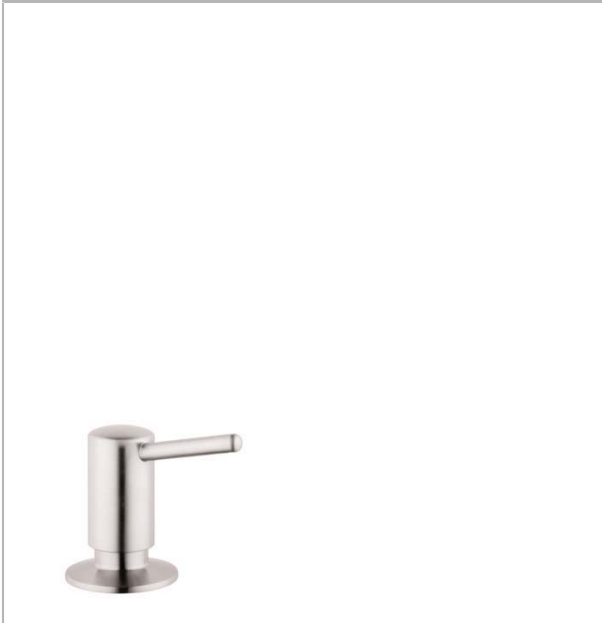

Soap Dispenser, Contemporary

Finishes : steel optic Part no. : 04539800

Description

Features

- metal
- bottle capacity 16 oz
- 1 $\frac{3}{8}$ " maximum counter depth

Item details

Product image

Scale drawing