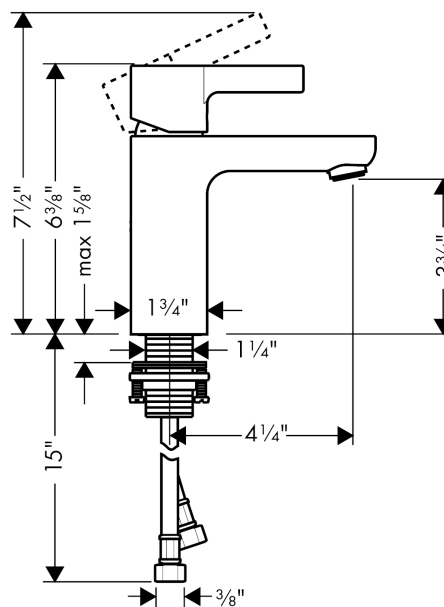

Metris S
Single-Hole Faucet 100, 1.0 GPM
 Finishes : **chrome** Part no. : **04531000**

Description

Features

- consists of: Single-handle faucet
- Aerated spray
- Flow: 1.0 GPM (3.8 L/Min)
- Ceramic cartridge

Item details

List Price

Technology

Compliance

Product image

Scale drawing

Metris S
Single-Hole Faucet 100, 1.0 GPM
 Finishes : **chrome** Part no. : **04531000**

Exploded drawing

Year of production: >07/16

Metris S

Single-Hole Faucet 100, 1.0 GPM

Finishes : **chrome** Part no. : **04531000**

Spare parts list

Year of production: >07/16

Pos.	Description	Part no.	Price	PU
1	handle	31093000	-	1
2	screw cover	96338000	-	1
3	flange	97406000	-	1
4	nut	97209000	-	1
5	cartridge, assy	95646001	-	1
6	locking screw for handle	95140000	-	1
7	seal	95008000	-	1
8	aerator M24x1	98453000	-	1
9	fixing set (Ø 32)	13961000	-	1
10	connection hose 18½" M8x0,75 3/8"	96321001	-	1
11	O-Ring 30x2	98186000	-	1
12	adapter for cartridge	98750000	-	1
13	flat seal	98749000	-	1
14	lever collar	97548000	-	1