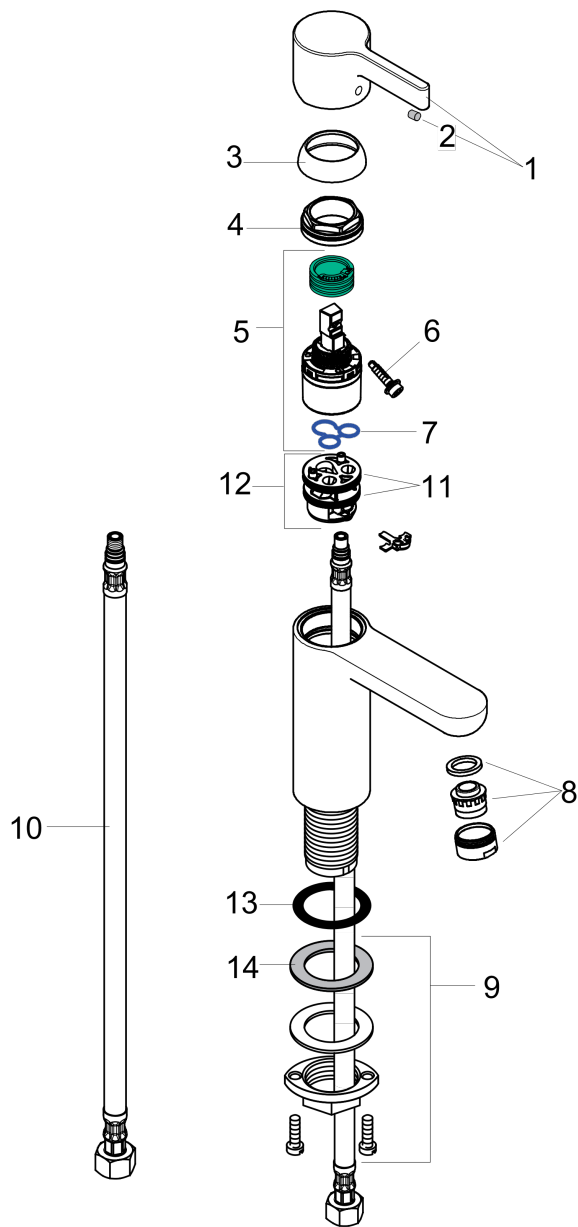

Metris S
Single-Hole Faucet 100, 1.0 GPM
 Finishes : **chrome** Part no. : **04531000**

Description

Features

- consists of: Single-handle faucet
- Aerated spray
- Flow: 1.0 GPM (3.8 L/Min)
- Ceramic cartridge

Item details

List Price

Technology

Compliance

Product image

Scale drawing

Metris S
Single-Hole Faucet 100, 1.0 GPM
 Finishes : **chrome** Part no. : **04531000**

Exploded drawing

Year of production: >07/16

Metris S

Single-Hole Faucet 100, 1.0 GPM

Finishes : **chrome** Part no. : **04531000**

Spare parts list

Year of production: >07/16

Pos.	Description	Part no.	Price	PU
1	handle	31093000	-	1
2	screw cover	96338000	-	1
3	flange	97406000	-	1
4	nut	97209000	-	1
5	cartridge, assy	95646001	-	1
6	locking screw for handle	95140000	-	1
7	seal	95008000	-	1
8	aerator M24x1	98453000	-	1
9	fixing set (Ø 32)	13961000	-	1
10	connection hose 18½" M8x0,75 3/8"	96321001	-	1
11	O-Ring 30x2	98186000	-	1
12	adapter for cartridge	98750000	-	1
13	flat seal	98749000	-	1
14	lever collar	97548000	-	1