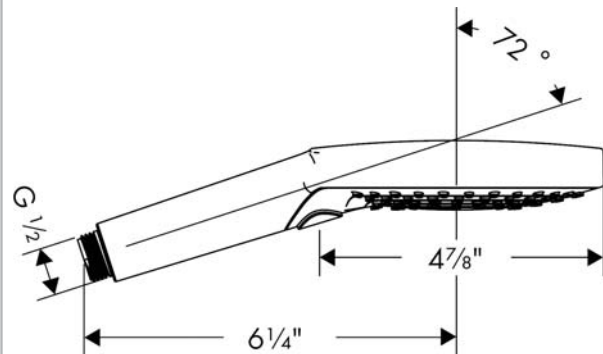

Raindance Select S
Handshower 120 3-Jet, 2.0 GPM
 Finishes : brushed nickel Part no. : 04529820

Description

Features

- Select button for comfortable alternation of spray modes
- 87 no-clog spray channels
- Spray modes: Whirl, Rain, RainAir
- Flow: 2.0 GPM (7.6 L/Min)
- Fully-finished matching spray face

Item details

Technology

Compliance

Product image

Scale drawing

Raindance Select S
Handshower 120 3-Jet, 2.0 GPM
Finishes : brushed nickel Part no. : 04529820

Exploded drawing

Year of production: >01/14

Raindance Select S
Handshower 120 3-Jet, 2.0 GPM
 Finishes : **brushed nickel** Part no. : **04529820**

Spare parts list

Year of production: >01/14

Pos.	Description	Part no.	Price	PU
1	filter packing	94246000	-	1