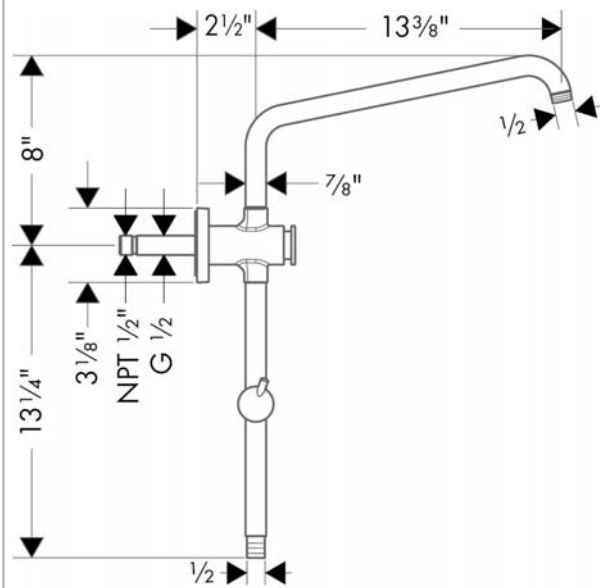

Croma
SAM Set Plus without Shower Components
 Finishes : **brushed nickel** Part no. : **04527820**

Description

Features

- consists of: Handshower hose, Slider
- Locking push-button diverts flow to handshower
- Not included: Showerhead and handshower must be ordered separately

Item details

Compliance

Product image

Scale drawing

Croma
SAM Set Plus without Shower Components
Finishes : brushed nickel Part no. : 04527820

Exploded drawing

Year of production: >07/14

Croma
SAM Set Plus without Shower Components
 Finishes : **brushed nickel** Part no. : **04527820**

Spare parts list

Year of production: >07/14

Pos.	Description	Part no.	Price	PU
1	O-ring 65x2	98472000	-	1
2	O-ring 25x2,5	92146000	-	1
3	support, assy	95160820	-	1
4	set of non return valves DW 15	94074000	-	1
5	selector (invers)	95657000	-	1