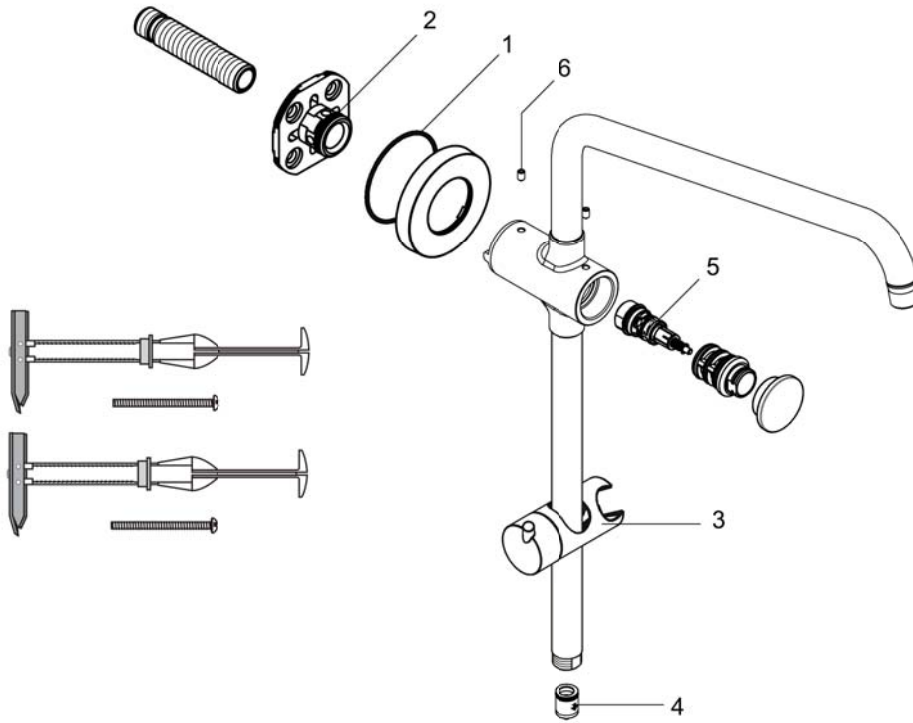

Croma
SAM Set Plus without Shower Components
 Finishes : **brushed nickel** Part no. : **04527820**

Description

Features

- consists of: Handshower hose, Slider
- Locking push-button diverts flow to handshower
- Not included: Showerhead and handshower must be ordered separately

Item details

Compliance

Product image

Scale drawing

Croma
SAM Set Plus without Shower Components
Finishes : brushed nickel Part no. : 04527820

Exploded drawing

Year of production: >07/14

Croma
SAM Set Plus without Shower Components
 Finishes : **brushed nickel** Part no. : **04527820**

Spare parts list

Year of production: >07/14

Pos.	Description	Part no.	Price	PU
1	O-ring 65x2	98472000	-	1
2	O-ring 25x2,5	92146000	-	1
3	support, assy	95160820	-	1
4	set of non return valves DW 15	94074000	-	1
5	selector (invers)	95657000	-	1