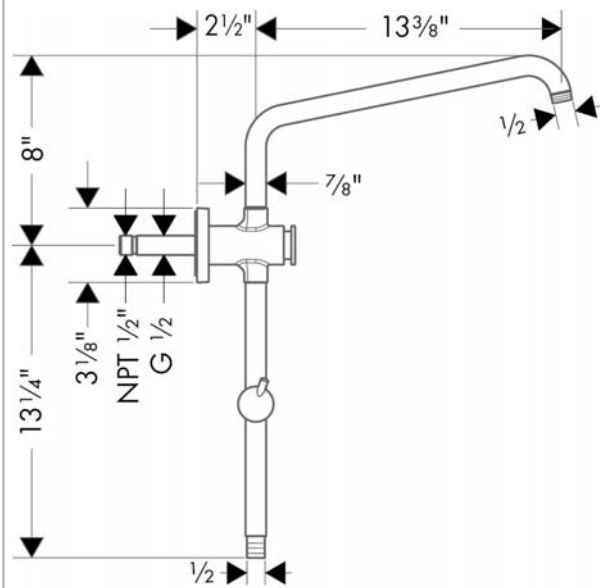

Croma
SAM Set Plus without Shower Components
 Finishes : **chrome** Part no. : **04527000**

Description

Features

- consists of: Handshower hose, Slider
- Locking push-button diverts flow to handshower
- Not included: Showerhead and handshower must be ordered separately

Item details

Compliance

Product image

Scale drawing

Croma
SAM Set Plus without Shower Components
 Finishes : **chrome** Part no. : **04527000**

Exploded drawing

Year of production: >07/14

Croma
SAM Set Plus without Shower Components
 Finishes : **chrome** Part no. : **04527000**

Spare parts list

Year of production: >07/14

Pos.	Description	Part no.	Price	PU
1	O-ring 65x2	98472000	-	1
2	O-ring 25x2,5	92146000	-	1
3	support, assy	95160000	-	1
4	set of non return valves DW 15	94074000	-	1
5	selector (invers)	95657000	-	1
6	hollow set screw M5x8	92851000	-	1