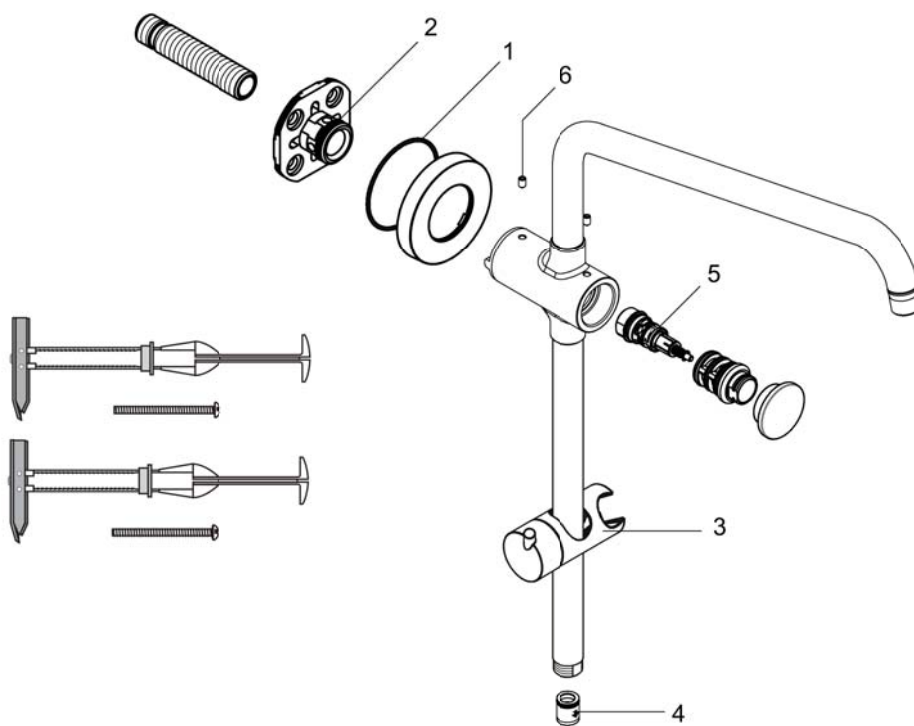

Croma
SAM Set Plus without Shower Components
 Finishes : **chrome** Part no. : **04527000**

Description

Features

- consists of: Handshower hose, Slider
- Locking push-button diverts flow to handshower
- Not included: Showerhead and handshower must be ordered separately

Item details

Compliance

Product image

Scale drawing

Croma
SAM Set Plus without Shower Components
 Finishes : **chrome** Part no. : **04527000**

Exploded drawing

Year of production: >07/14

Croma
SAM Set Plus without Shower Components
 Finishes : **chrome** Part no. : **04527000**

Spare parts list

Year of production: >07/14

Pos.	Description	Part no.	Price	PU
1	O-ring 65x2	98472000	-	1
2	O-ring 25x2,5	92146000	-	1
3	support, assy	95160000	-	1
4	set of non return valves DW 15	94074000	-	1
5	selector (invers)	95657000	-	1
6	hollow set screw M5x8	92851000	-	1