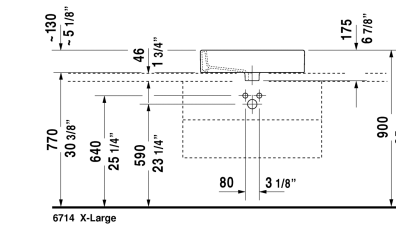

Vero Above-counter basin # 045260..00 / 045260..60 / 045260..30

< 23 3/8" Inch >

Above-counter basin	Dimension	Weight	Order number
ground, with faucet deck, back side glazed, hardware included, CUPC listed, 23 3/8" Inch			
<b>Colors</b>			
00 White 08 Black			
<b>Variant</b>			
● with overflow	23 3/8" x 18 1/4" Inch	39.5 lb	045260..00
⊗ with overflow	23 3/8" x 18 1/4" Inch	39.5 lb	045260..60
●●● with overflow	23 3/8" x 18 1/4" Inch	39.5 lb	045260..30
<b>Infobox</b>			
* When using this siphon please observe outlet height from upper surface of finished floor to center of outlet in accordance with the technical specification sheet, Installation with a distance to the wall is required			
Sanitary ceramics with the special WonderGliss surface finish will remain clean and attractive-looking for a long time to come. When ordering WonderGliss please add a "1" as eleventh digit to the model number.			
Design Siphon		3.3 lb	005036

*All drawings contain the necessary measurements which are subject to standard tolerances. They are stated in inch & mm and are non-binding. Exact measurements, in particular for customized installation scenarios, can only be taken from the finished ceramic piece.*