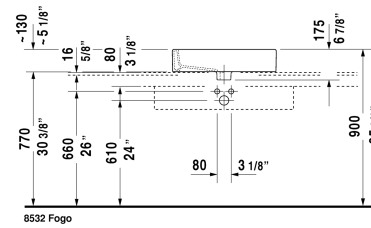

Vero Above-counter basin # 045260..00 / 045260..60 / 045260..30

< 23 3/8" Inch >

Above-counter basin	Dimension	Weight	Order number
ground, with faucet deck, back side glazed, hardware included, CUPC listed, 23 3/8" Inch			
<b>Colors</b>			
00 White 08 Black			
<b>Variant</b>			
● with overflow	23 3/8" x 18 1/4" Inch	39.5 lb	045260..00
⊗ with overflow	23 3/8" x 18 1/4" Inch	39.5 lb	045260..60
●●● with overflow	23 3/8" x 18 1/4" Inch	39.5 lb	045260..30
<b>Infobox</b>			
* When using this siphon please observe outlet height from upper surface of finished floor to center of outlet in accordance with the technical specification sheet, Installation with a distance to the wall is required			
Sanitary ceramics with the special WonderGliss surface finish will remain clean and attractive-looking for a long time to come. When ordering WonderGliss please add a "1" as eleventh digit to the model number.			
Design Siphon		3.3 lb	005036

*All drawings contain the necessary measurements which are subject to standard tolerances. They are stated in inch & mm and are non-binding. Exact measurements, in particular for customized installation scenarios, can only be taken from the finished ceramic piece.*