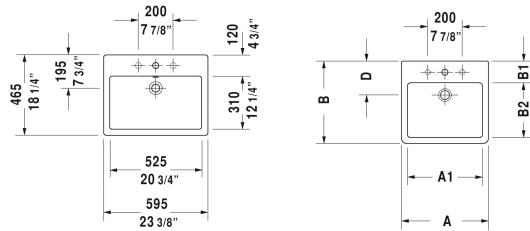

Vero Above-counter basin # 045260..00 / 045260..60 / 045260..30

< 23 3/8" Inch >

Above-counter basin	Dimension	Weight	Order number
ground, with faucet deck, back side glazed, hardware included, CUPC listed, 23 3/8" Inch			
<b>Colors</b>			
00 White 08 Black			
<b>Variant</b>			
● with overflow	23 3/8" x 18 1/4" Inch	39.5 lb	045260..00
⊗ with overflow	23 3/8" x 18 1/4" Inch	39.5 lb	045260..60
●●● with overflow	23 3/8" x 18 1/4" Inch	39.5 lb	045260..30
<b>Infobox</b>			
* When using this siphon please observe outlet height from upper surface of finished floor to center of outlet in accordance with the technical specification sheet, Installation with a distance to the wall is required			
Sanitary ceramics with the special WonderGliss surface finish will remain clean and attractive-looking for a long time to come. When ordering WonderGliss please add a "1" as eleventh digit to the model number.			
Design Siphon		3.3 lb	005036