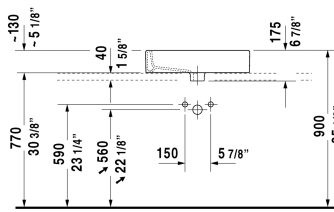

Vero Above-counter basin # 045260..00 / 045260..60 / 045260..30

< 23 3/8" Inch >

Above-counter basin	Dimension	Weight	Order number
ground, with faucet deck, back side glazed, hardware included, CUPC listed, 23 3/8" Inch			
<b>Colors</b>			
00 White 08 Black			
<b>Variant</b>			
● with overflow	23 3/8" x 18 1/4" Inch	39.5 lb	045260..00
⊗ with overflow	23 3/8" x 18 1/4" Inch	39.5 lb	045260..60
●●● with overflow	23 3/8" x 18 1/4" Inch	39.5 lb	045260..30
<b>Infobox</b>			
* When using this siphon please observe outlet height from upper surface of finished floor to center of outlet in accordance with the technical specification sheet, Installation with a distance to the wall is required			
Sanitary ceramics with the special WonderGliss surface finish will remain clean and attractive-looking for a long time to come. When ordering WonderGliss please add a "1" as eleventh digit to the model number.			
Design Siphon		3.3 lb	005036

*All drawings contain the necessary measurements which are subject to standard tolerances. They are stated in inch & mm and are non-binding. Exact measurements, in particular for customized installation scenarios, can only be taken from the finished ceramic piece.*