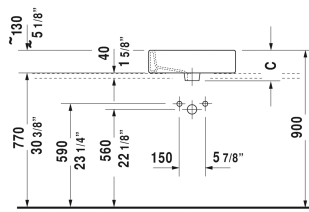

Vero Above-counter basin # 045260..00 / 045260..60 / 045260..30

< 23 3/8" Inch >

Above-counter basin	Dimension	Weight	Order number
ground, with faucet deck, back side glazed, hardware included, CUPC listed, 23 3/8" Inch			
<b>Colors</b>			
00 White 08 Black			
<b>Variant</b>			
● with overflow	23 3/8" x 18 1/4" Inch	39.5 lb	045260..00
⊗ with overflow	23 3/8" x 18 1/4" Inch	39.5 lb	045260..60
●●● with overflow	23 3/8" x 18 1/4" Inch	39.5 lb	045260..30
<b>Infobox</b>			
* When using this siphon please observe outlet height from upper surface of finished floor to center of outlet in accordance with the technical specification sheet, Installation with a distance to the wall is required			
Sanitary ceramics with the special WonderGliss surface finish will remain clean and attractive-looking for a long time to come. When ordering WonderGliss please add a "1" as eleventh digit to the model number.			
Design Siphon		3.3 lb	005036

*All drawings contain the necessary measurements which are subject to standard tolerances. They are stated in inch & mm and are non-binding. Exact measurements, in particular for customized installation scenarios, can only be taken from the finished ceramic piece.*