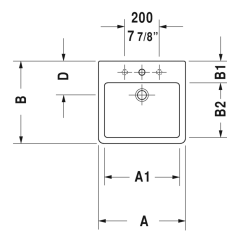

Vero Above-counter basin # 045260..00 / 045260..60 / 045260..30

< 23 3/8" Inch >

Above-counter basin	Dimension	Weight	Order number
ground, with faucet deck, back side glazed, hardware included, CUPC listed, 23 3/8" Inch			
<b>Colors</b>			
00 White 08 Black			
<b>Variant</b>			
● with overflow	23 3/8" x 18 1/4" Inch	39.5 lb	045260..00
⊗ with overflow	23 3/8" x 18 1/4" Inch	39.5 lb	045260..60
●●● with overflow	23 3/8" x 18 1/4" Inch	39.5 lb	045260..30
<b>Infobox</b>			
* When using this siphon please observe outlet height from upper surface of finished floor to center of outlet in accordance with the technical specification sheet, Installation with a distance to the wall is required			
Sanitary ceramics with the special WonderGliss surface finish will remain clean and attractive-looking for a long time to come. When ordering WonderGliss please add a "1" as eleventh digit to the model number.			
Design Siphon		3.3 lb	005036