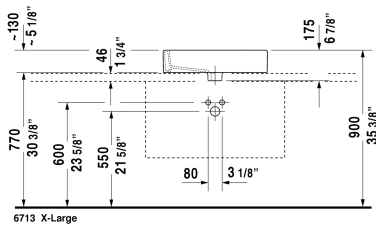

Vero Above-counter basin # 045260..00 / 045260..60 / 045260..30

< 23 3/8" Inch >

Above-counter basin	Dimension	Weight	Order number
ground, with faucet deck, back side glazed, hardware included, CUPC listed, 23 3/8" Inch			
<b>Colors</b>			
00 White 08 Black			
<b>Variant</b>			
● with overflow	23 3/8" x 18 1/4" Inch	39.5 lb	045260..00
⊗ with overflow	23 3/8" x 18 1/4" Inch	39.5 lb	045260..60
●●● with overflow	23 3/8" x 18 1/4" Inch	39.5 lb	045260..30
<b>Infobox</b>			
* When using this siphon please observe outlet height from upper surface of finished floor to center of outlet in accordance with the technical specification sheet, Installation with a distance to the wall is required			
Sanitary ceramics with the special WonderGliss surface finish will remain clean and attractive-looking for a long time to come. When ordering WonderGliss please add a "1" as eleventh digit to the model number.			
Design Siphon		3.3 lb	005036

*All drawings contain the necessary measurements which are subject to standard tolerances. They are stated in inch & mm and are non-binding. Exact measurements, in particular for customized installation scenarios, can only be taken from the finished ceramic piece.*