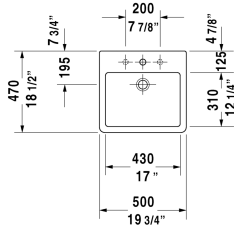

Vero Above-counter basin # 0452500000 / 0452500030 / 0452500060

< 19 5/8" Inch >

8532 Fogo

Above-counter basin	Dimension	Weight	Order number
ground, with faucet deck, back side glazed, hardware included, cUPC listed, 19 5/8" Inch			
Colors			
00 White			
Variant			
● with overflow	19 5/8" x 18 1/2" Inch		0452500000
●●● with overflow	19 5/8" x 18 1/2" Inch		0452500030
☒ with overflow	19 5/8" x 18 1/2" Inch		0452500060
Infobox			
* When using this siphon please observe outlet height from upper surface of finished floor to center of outlet in accordance with the technical specification sheet, installation with a distance to the wall is required			
Sanitary ceramics with the special WonderGliss surface finish will remain clean and attractive-looking for a long time to come. When ordering WonderGliss please add a "1" as eleventh digit to the model number.			
Design Siphon		3.3 lb	005036
Suitable products			
Vanity unit wall-mounted 1 pull-out compartment, countertop including one cut-out, for 1 above-counter basin central, 31 1/2" x 21 5/8" Inch	31 1/2" x 21 5/8" Inch		KT6694