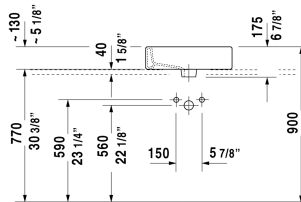

Vero Above-counter basin # 0452500000 / 0452500030 / 0452500060

< 19 5/8" Inch >

8532 Fogo

Above-counter basin	Dimension	Weight	Order number
ground, with faucet deck, back side glazed, hardware included, cUPC listed, 19 5/8" Inch			
Colors			
00 White			
Variant			
● with overflow	19 5/8" x 18 1/2" Inch		0452500000
●●● with overflow	19 5/8" x 18 1/2" Inch		0452500030
☒ with overflow	19 5/8" x 18 1/2" Inch		0452500060
Infobox			
* When using this siphon please observe outlet height from upper surface of finished floor to center of outlet in accordance with the technical specification sheet, installation with a distance to the wall is required			
Sanitary ceramics with the special WonderGliss surface finish will remain clean and attractive-looking for a long time to come. When ordering WonderGliss please add a "1" as eleventh digit to the model number.			
Design Siphon		3.3 lb	005036
Suitable products			
Vanity unit wall-mounted 1 pull-out compartment, countertop including one cut-out, for 1 above-counter basin central, 31 1/2" x 21 5/8" Inch	31 1/2" x 21 5/8" Inch		KT6694