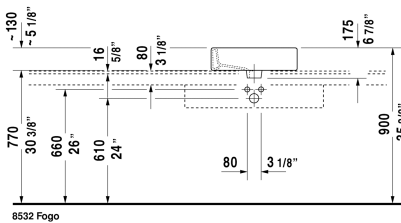

Vero Above-counter basin # 0452500000 / 0452500030 / 0452500060

< 19 5/8" Inch >

8532 Fogo

Above-counter basin	Dimension	Weight	Order number
ground, with faucet deck, back side glazed, hardware included, cUPC listed, 19 5/8" Inch			
Colors			
00 White			
Variant			
● with overflow	19 5/8" x 18 1/2" Inch		0452500000
●●● with overflow	19 5/8" x 18 1/2" Inch		0452500030
☒ with overflow	19 5/8" x 18 1/2" Inch		0452500060
Infobox			
* When using this siphon please observe outlet height from upper surface of finished floor to center of outlet in accordance with the technical specification sheet, installation with a distance to the wall is required			
Sanitary ceramics with the special WonderGliss surface finish will remain clean and attractive-looking for a long time to come. When ordering WonderGliss please add a "1" as eleventh digit to the model number.			
Design Siphon		3.3 lb	005036
Suitable products			
Vanity unit wall-mounted 1 pull-out compartment, countertop including one cut-out, for 1 above-counter basin central, 31 1/2" x 21 5/8" Inch	31 1/2" x 21 5/8" Inch		KT6694

**Vero Above-counter basin # 0452500000 / 0452500030 /
0452500060**

|< 19 5/8" Inch >|

All drawings contain the necessary measurements which are subject to standard tolerances. They are stated in inch & mm and are non-binding. Exact measurements, in particular for customized installation scenarios, can only be taken from the finished ceramic piece.