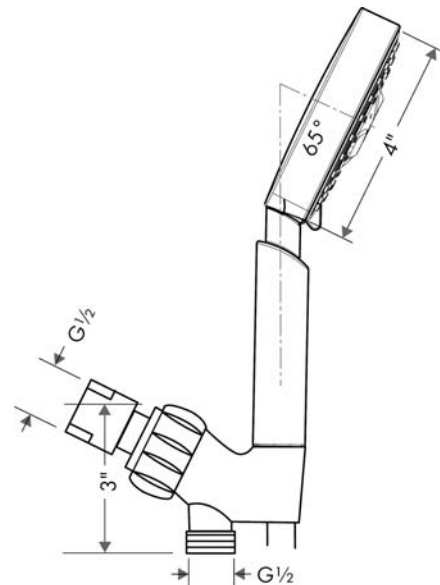

Raindance S
Handshower Set 100 3-Jet, 2.0 GPM
 Finishes : **chrome** Part no. : **04518000**

Description

Features

- Spray modes: RainAir, BalanceAir, Whirl
- 30° adjustment
- Flow: 2.0 GPM (7.6 L/Min)

Item details

Technology

Compliance

Product image

Scale drawing

Raindance S
Handshower Set 100 3-Jet, 2.0 GPM
 Finishes : **chrome** Part no. : **04518000**

Exploded drawing

Year of production: >09/12

Raindance S
Handshower Set 100 3-Jet, 2.0 GPM
 Finishes : **chrome** Part no. : **04518000**

Spare parts list

Year of production: >09/12

| Pos. | Description | Part no. | Price | PU |
|------|--------------------|----------|-------|----|
| 1 | filter packing | 88649000 | - | 1 |
| 2 | shower holder | 06505003 | - | 1 |
| 3 | washer | 88651000 | - | 1 |
| 4 | handshower | 04341000 | - | 1 |
| 5 | shower hose 1,60 m | 28276003 | - | 1 |
| 6 | filter packing | 94246000 | - | 1 |