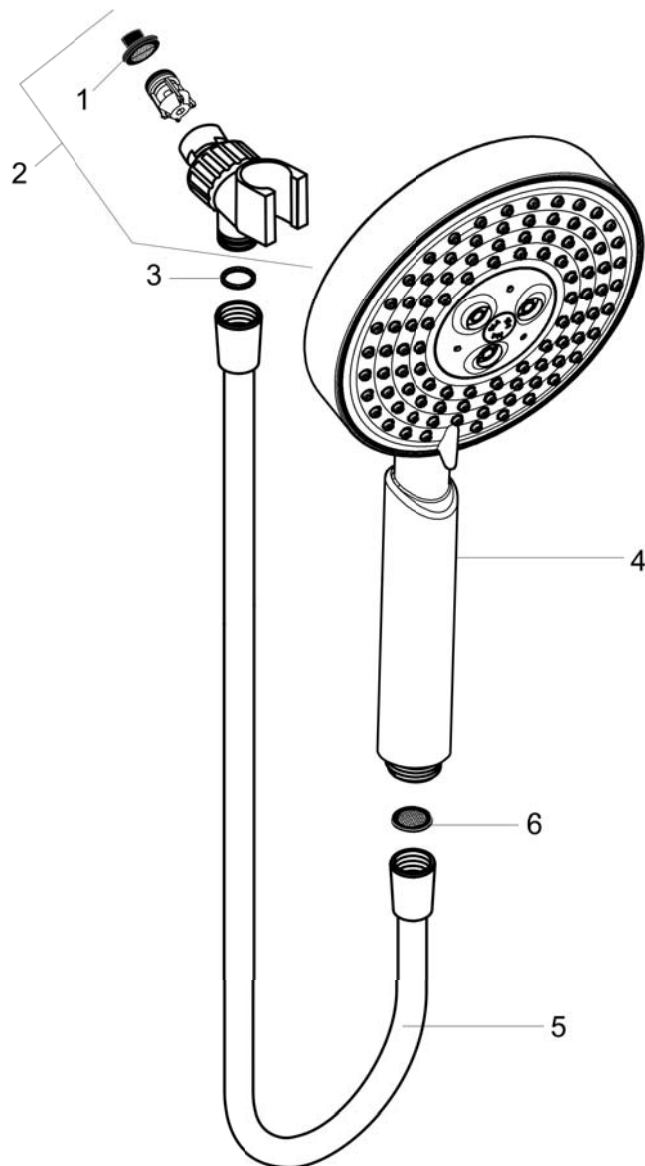

Raindance S
Handshower Set 100 3-Jet, 2.0 GPM
 Finishes : **chrome** Part no. : **04518000**

Description

Features

- Spray modes: RainAir, BalanceAir, Whirl
- 30° adjustment
- Flow: 2.0 GPM (7.6 L/Min)

Item details

Technology

Compliance

Product image

Scale drawing

Raindance S
Handshower Set 100 3-Jet, 2.0 GPM
 Finishes : **chrome** Part no. : **04518000**

Exploded drawing

Year of production: >09/12

Raindance S
Handshower Set 100 3-Jet, 2.0 GPM
 Finishes : **chrome** Part no. : **04518000**

Spare parts list

Year of production: >09/12

| Pos. | Description | Part no. | Price | PU |
|------|--------------------|----------|-------|----|
| 1 | filter packing | 88649000 | - | 1 |
| 2 | shower holder | 06505003 | - | 1 |
| 3 | washer | 88651000 | - | 1 |
| 4 | handshower | 04341000 | - | 1 |
| 5 | shower hose 1,60 m | 28276003 | - | 1 |
| 6 | filter packing | 94246000 | - | 1 |