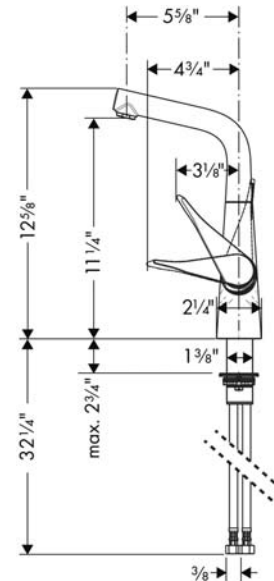

Metris
Bar Faucet, 1.5 GPM
 Finishes : **chrome** Part no. : **04509000**

Description

Features

- Swivel range 150°
- Aerated spray
- Number of sprays: 1 spray mode
- Single-hole installation
- Flow: 1.5 GPM (5.7 L/Min)
- Ceramic cartridge
- 3/8" hoses

Item details

Technology

Compliance

Product image

Scale drawing

Metris
Bar Faucet, 1.5 GPM
Finishes : **chrome** Part no. : **04509000**

Exploded drawing

Year of production: >10/18

Metris

Bar Faucet, 1.5 GPM

Finishes : **chrome** Part no. : **04509000**

Spare parts list

Year of production: >10/18

Pos.	Description	Part no.	Price	PU
1	handle	98455000	-	1
2	screw cover	96338000	-	1
3	flange	95498000	-	1
4	nut	97209000	-	1
5	cartridge, assy	92730000	-	1
6	locking screw for handle	95140000	-	1
7	seal	95008000	-	1
8	spout cpl.	92258000	-	1
9	aerator M24x1 (5 l/min)	13185000	-	1
10	sealing set	92646000	-	1
11	axialring	97558000	-	1
12	fixing set (Ø 34)	95049000	-	1
13	lever collar	97548000	-	1
14	connection hose 35½" M8x0,75 3/8"	96316001	-	1
15	O-Ring 14x2,5	98189000	-	1
16	screw cover	95181000	-	1
17	screw	97662000	-	1