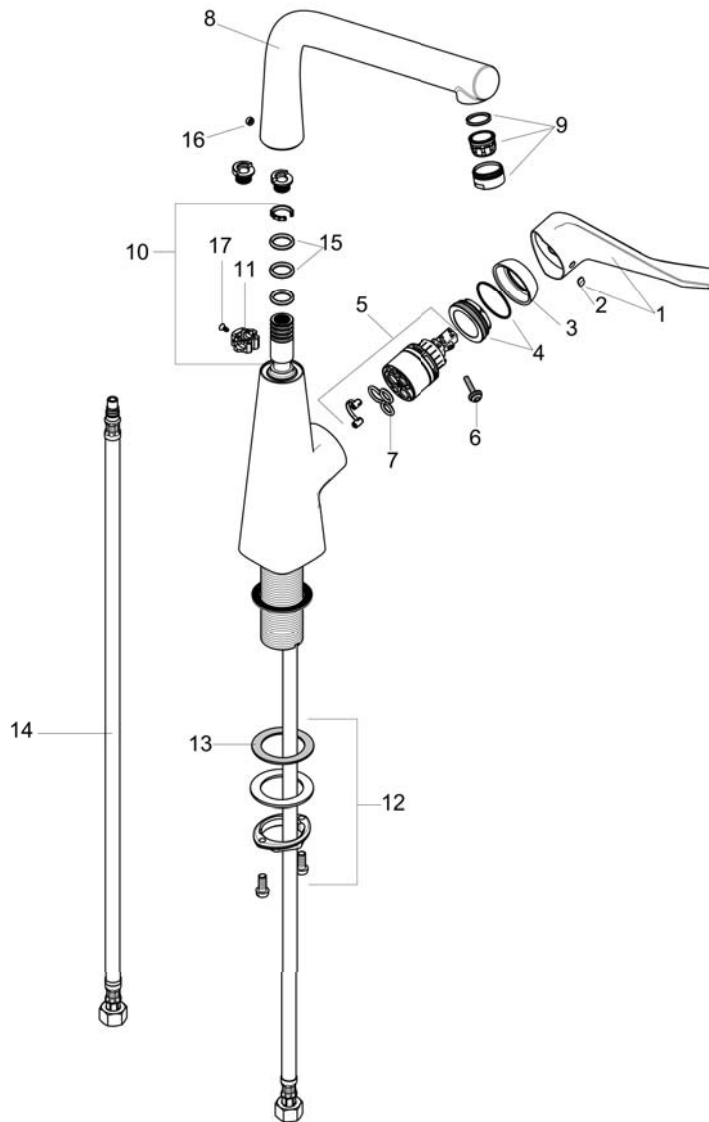

Metris
Bar Faucet, 1.5 GPM
 Finishes : **chrome** Part no. : **04509000**

Description

Features

- Swivel range 150°
- Aerated spray
- Number of sprays: 1 spray mode
- Single-hole installation
- Flow: 1.5 GPM (5.7 L/Min)
- Ceramic cartridge
- 3/8" hoses

Item details

Technology

Compliance

Product image

Scale drawing

Metris
Bar Faucet, 1.5 GPM
Finishes : **chrome** Part no. : **04509000**

Exploded drawing

Year of production: >10/18

Metris

Bar Faucet, 1.5 GPM

Finishes : **chrome** Part no. : **04509000**

Spare parts list

Year of production: >10/18

Pos.	Description	Part no.	Price	PU
1	handle	98455000	-	1
2	screw cover	96338000	-	1
3	flange	95498000	-	1
4	nut	97209000	-	1
5	cartridge, assy	92730000	-	1
6	locking screw for handle	95140000	-	1
7	seal	95008000	-	1
8	spout cpl.	92258000	-	1
9	aerator M24x1 (5 l/min)	13185000	-	1
10	sealing set	92646000	-	1
11	axialring	97558000	-	1
12	fixing set (Ø 34)	95049000	-	1
13	lever collar	97548000	-	1
14	connection hose 35½" M8x0,75 3/8"	96316001	-	1
15	O-Ring 14x2,5	98189000	-	1
16	screw cover	95181000	-	1
17	screw	97662000	-	1