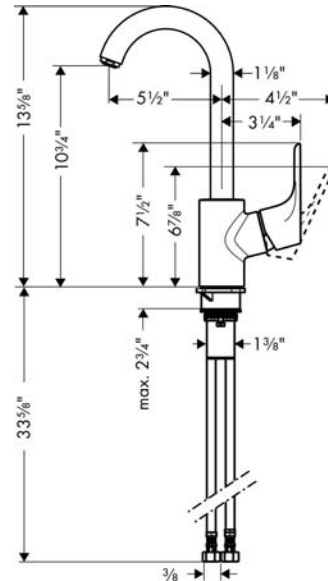

##### Features

- Swivel range 150°
- Aerated spray
- Number of sprays: 1 spray mode
- Single-hole installation
- Flow: 1.5 GPM (5.7 L/Min)
- Ceramic cartridge
- 3/8" hoses

#### Scale drawing

### Exploded drawing

Year of production: >10/18

**Focus**

**Bar Faucet, 1.5 GPM**

Finishes : **chrome** Part no. : **04507001**

**Spare parts list**

Year of production: >10/18

Pos.	Description	Part no.	Price	PU
1	handle	98460000	-	1
2	screw cover	96338000	-	1
3	flange	95498000	-	1
4	nut	97209000	-	1
5	cartridge, assy	92730000	-	1
6	locking screw for handle	95140000	-	1
7	seal	95008000	-	1
8	sealing set	92646000	-	1
9	screw	97662000	-	1
10	axialring	97558000	-	1
11	fixing set (Ø 34)	95049000	-	1
12	connection hose 35½" M8x0,75 3/8"	96316001	-	1
13	aerator M24x1 (5 l/min)	88744000	-	1