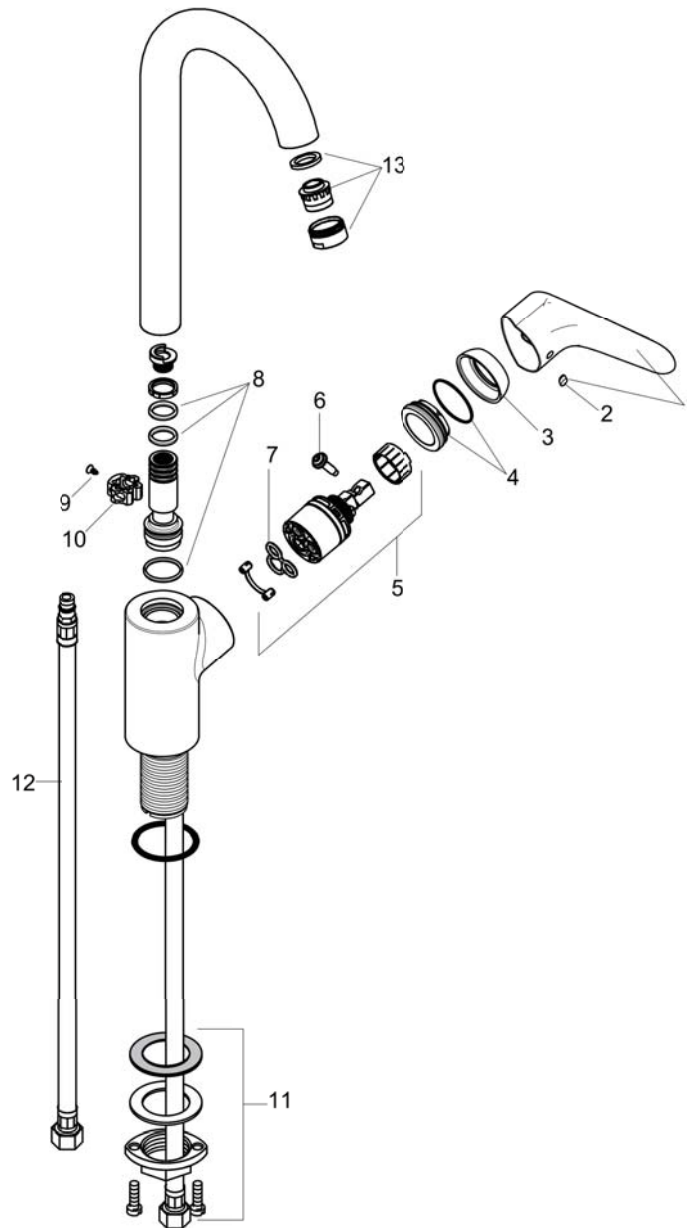

#### Scale drawing

## Focus

Bar Faucet, 1.5 GPM

Finishes : chrome Part no. : 04507001

### Exploded drawing

Year of production: >10/18

**Focus**

**Bar Faucet, 1.5 GPM**

Finishes : **chrome** Part no. : **04507001**

**Spare parts list**

Year of production: >10/18

Pos.	Description	Part no.	Price	PU
1	handle	98460000	-	1
2	screw cover	96338000	-	1
3	flange	95498000	-	1
4	nut	97209000	-	1
5	cartridge, assy	92730000	-	1
6	locking screw for handle	95140000	-	1
7	seal	95008000	-	1
8	sealing set	92646000	-	1
9	screw	97662000	-	1
10	axialring	97558000	-	1
11	fixing set (Ø 34)	95049000	-	1
12	connection hose 35½" M8x0,75 3/8"	96316001	-	1
13	aerator M24x1 (5 l/min)	88744000	-	1