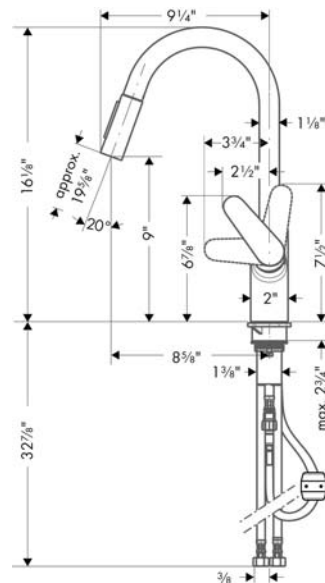

##### Features

- Swivel range 150°
- Laminar and needle spray
- Number of sprays: 2 spray modes
- Toggle spray diverter
- MagFit magnetic sprayhead docking
- Single-hole installation
- Flow: 1.75 GPM (6.6 L/Min)
- Ceramic cartridge
- 3/8" hoses
- Integrated double backflow prevention

##### Technology

#### Scale drawing

**Focus**  
**HighArc Kitchen Faucet, 2-Spray Pull-Down, 1.75 GPM**  
 Finishes : steel optic Part no. : 04505800

Exploded drawing

Year of production: >10/18

**Focus**

**HighArc Kitchen Faucet, 2-Spray Pull-Down, 1.75 GPM**

Finishes : **steel optic** Part no. : **04505800**

**Spare parts list**

Year of production: >10/18

Pos.	Description	Part no.	Price	PU
1	handle	98460800	-	1
2	screw cover	96338000	-	1
3	flange	95498800	-	1
4	nut	97209000	-	1
5	cartridge, assy	92730000	-	1
6	locking screw for handle	95140000	-	1
7	seal	95008000	-	1
8	spout cpl.	95562800	-	1
9	filter	97735000	-	1
10	O-ring 11x2	98127000	-	1
11	non return valve	93218000	-	1
12	set of non return valves DW 15	97350000	-	1
13	aerator laminar M22x1 (15 l/min)	95909000	-	1
14	fixing set (Ø 34)	95049000	-	1
15	hose 1,50 m	88624000	-	1
16	connection hose 600 mm M10x1	95561000	-	1
17	connection hose 35½" M8x0,75 3/8"	96316001	-	1