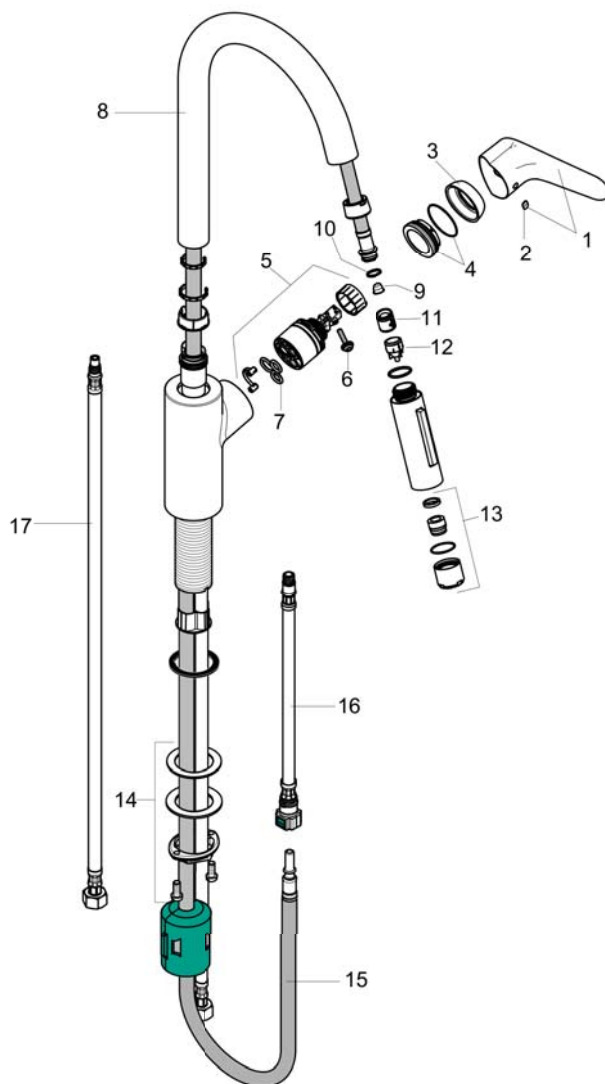

##### Features

- Swivel range 150°
- Laminar and needle spray
- Number of sprays: 2 spray modes
- Toggle spray diverter
- MagFit magnetic sprayhead docking
- Single-hole installation
- Flow: 1.75 GPM (6.6 L/Min)
- Ceramic cartridge
- 3/8" hoses
- Integrated double backflow prevention

#### Product image

#### Scale drawing

**Focus**  
**HighArc Kitchen Faucet, 2-Spray Pull-Down, 1.75 GPM**  
 Finishes : steel optic Part no. : 04505800

Exploded drawing

Year of production: >10/18

**Focus**

**HighArc Kitchen Faucet, 2-Spray Pull-Down, 1.75 GPM**

Finishes : **steel optic** Part no. : **04505800**

**Spare parts list**

Year of production: >10/18

Pos.	Description	Part no.	Price	PU
1	handle	98460800	-	1
2	screw cover	96338000	-	1
3	flange	95498800	-	1
4	nut	97209000	-	1
5	cartridge, assy	92730000	-	1
6	locking screw for handle	95140000	-	1
7	seal	95008000	-	1
8	spout cpl.	95562800	-	1
9	filter	97735000	-	1
10	O-ring 11x2	98127000	-	1
11	non return valve	93218000	-	1
12	set of non return valves DW 15	97350000	-	1
13	aerator laminar M22x1 (15 l/min)	95909000	-	1
14	fixing set (Ø 34)	95049000	-	1
15	hose 1,50 m	88624000	-	1
16	connection hose 600 mm M10x1	95561000	-	1
17	connection hose 35½" M8x0,75 3/8"	96316001	-	1