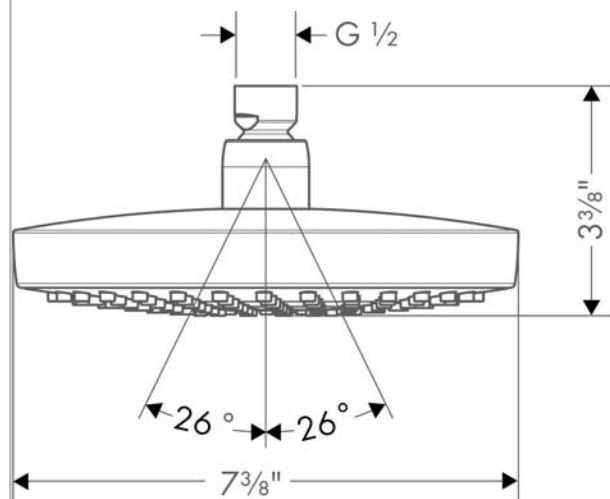

## Scale drawing

**Croma Select S**  
**Showerhead 180 2-Jet, 1.8 GPM**  
Finishes : **brushed nickel**    Part no. : **04388820**

## Exploded drawing

Year of production: >01/18

**Croma Select S**  
**Showerhead 180 2-Jet, 1.8 GPM**  
 Finishes : **brushed nickel**    Part no. : **04388820**