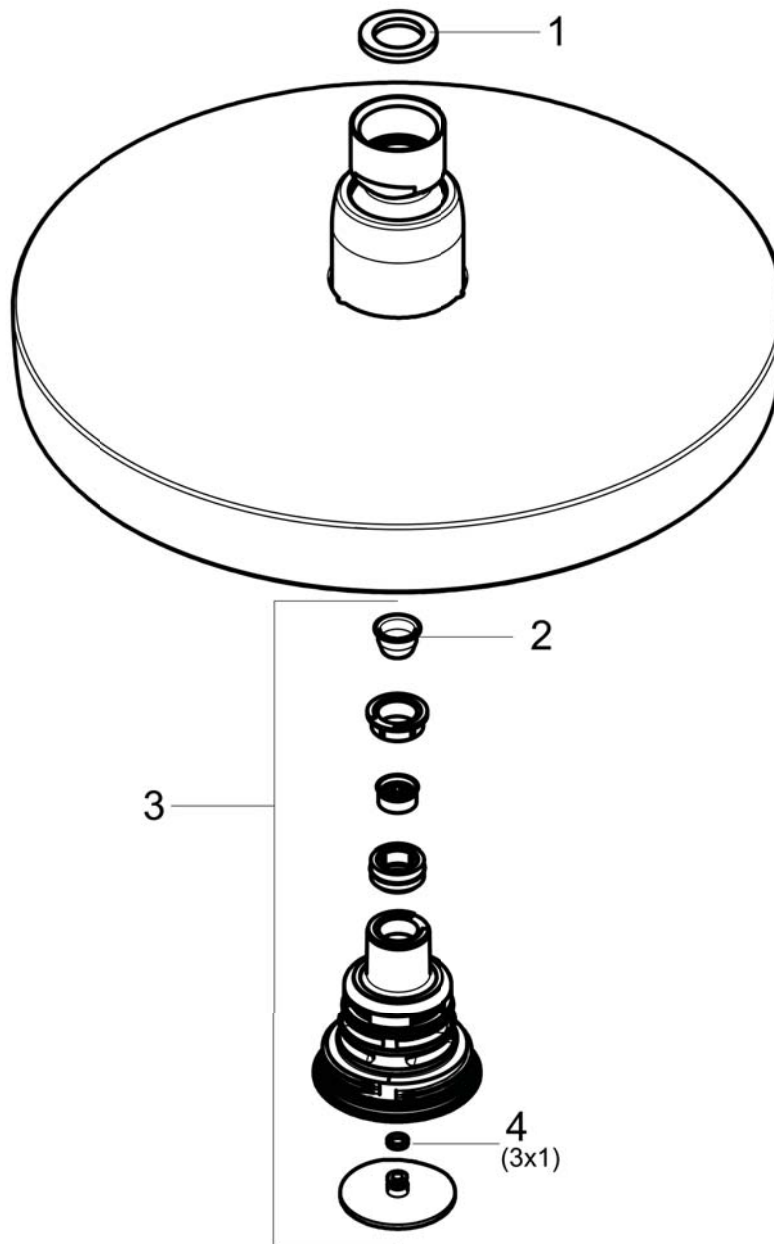

## Product image

## Scale drawing

**Croma Select S**  
**Showerhead 180 2-Jet, 1.8 GPM**  
Finishes : **brushed nickel**    Part no. : **04388820**

## Exploded drawing

Year of production: >01/18

**Croma Select S**  
**Showerhead 180 2-Jet, 1.8 GPM**  
 Finishes : **brushed nickel**    Part no. : **04388820**

## Spare parts list

Year of production: >01/18

Pos.	Description	Part no.	Price	PU
1	seal	98058000	-	1
2	filter	97735000	-	1
3	selector assy	98343001	-	1
4	O-ring 3x1	98384000	-	1
a	cover	98344000	-	1