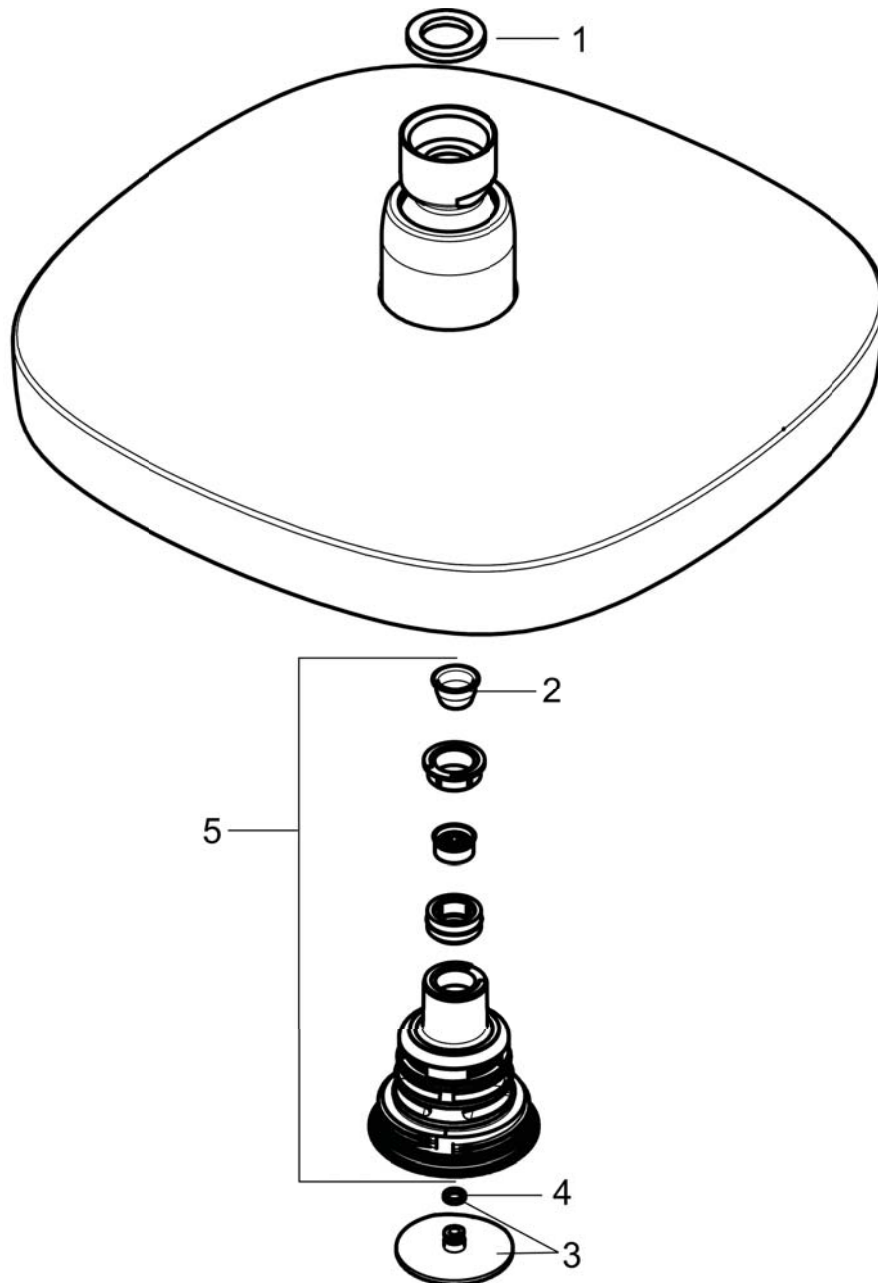

Croma Select E
Showerhead 180 2-Jet, 1.8 GPM
 Finishes : brushed nickel Part no. : 04387820

Description

Features

- 147 no-clog spray channels
- Spray modes: Rain, IntenseRain
- Flow: 1.8 GPM (6.8 L/Min)
- Select button for comfortable alternation of spray modes
- Fully-finished matching spray face

Item details

Technology

Compliance

Product image

Scale drawing

Croma Select E
Showerhead 180 2-Jet, 1.8 GPM
Finishes : **brushed nickel** Part no. : **04387820**

Exploded drawing

Year of production: >04/18

Croma Select E
Showerhead 180 2-Jet, 1.8 GPM
 Finishes : **brushed nickel** Part no. : **04387820**

Spare parts list

Year of production: >04/18

Pos.	Description	Part no.	Price	PU
1	seal	98058000	-	1
2	filter	97735000	-	1
3	cover	98344000	-	1
4	O-ring 3x1	98384000	-	1
5	selector assy	93092000	-	1