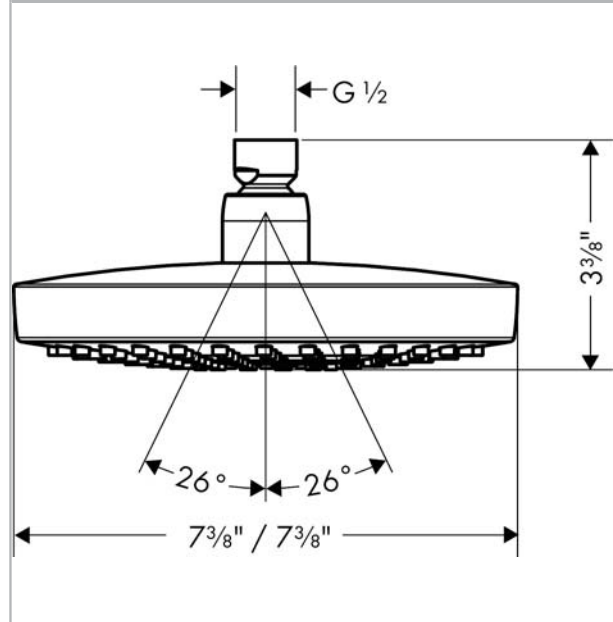

Croma Select E
Showerhead 180 2-Jet, 1.8 GPM
 Finishes : brushed nickel Part no. : 04387820

Description

Features

- 147 no-clog spray channels
- Spray modes: Rain, IntenseRain
- Flow: 1.8 GPM (6.8 L/Min)
- Select button for comfortable alternation of spray modes
- Fully-finished matching spray face

Item details

Technology

Compliance

Product image

Scale drawing

Croma Select E
Showerhead 180 2-Jet, 1.8 GPM
Finishes : **brushed nickel** Part no. : **04387820**

Exploded drawing

Year of production: >04/18

Croma Select E
Showerhead 180 2-Jet, 1.8 GPM
 Finishes : **brushed nickel** Part no. : **04387820**

Spare parts list

Year of production: >04/18

Pos.	Description	Part no.	Price	PU
1	seal	98058000	-	1
2	filter	97735000	-	1
3	cover	98344000	-	1
4	O-ring 3x1	98384000	-	1
5	selector assy	93092000	-	1