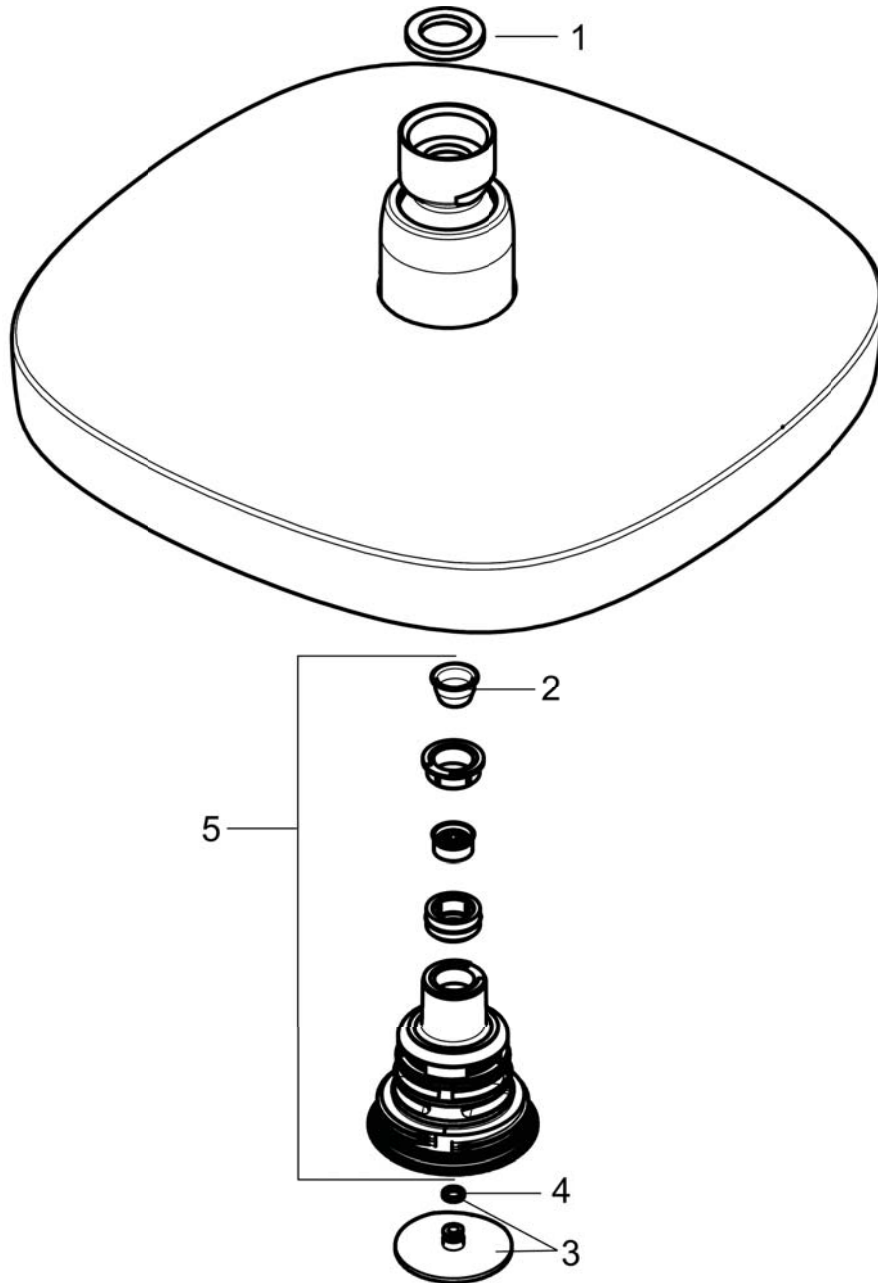

Croma Select E
Showerhead 180 2-Jet, 1.8 GPM
 Finishes : white/chrome Part no. : 04387400

Description

Features

- 147 no-clog spray channels
- Spray modes: Rain, IntenseRain
- Flow: 1.8 GPM (6.8 L/Min)
- Select button for comfortable alternation of spray modes
- Fully-finished matching spray face

Item details

Technology

Compliance

Product image

Scale drawing

Croma Select E
Showerhead 180 2-Jet, 1.8 GPM
Finishes : **white/chrome** Part no. : **04387400**

Exploded drawing

Year of production: >01/18

Croma Select E
Showerhead 180 2-Jet, 1.8 GPM
 Finishes : white/chrome Part no. : **04387400**

Spare parts list

Year of production: >01/18

Pos.	Description	Part no.	Price	PU
1	seal	98058000	-	1
2	filter	97735000	-	1
3	cover	98344000	-	1
4	O-ring 3x1	98384000	-	1
5	selector assy	93092000	-	1