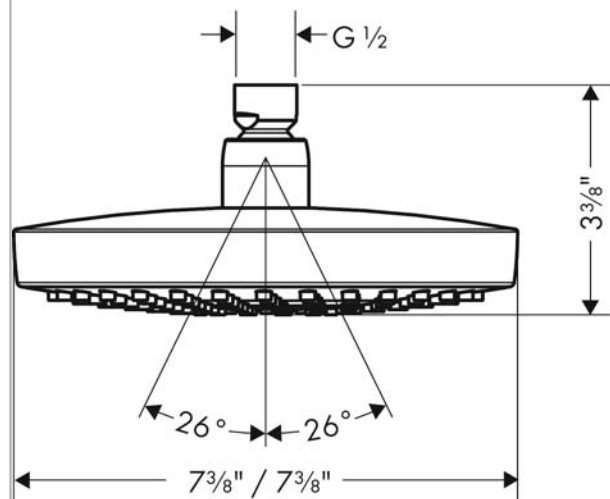

Croma Select E
Showerhead 180 2-Jet, 1.8 GPM
 Finishes : white/chrome Part no. : 04387400

Description

Features

- 147 no-clog spray channels
- Spray modes: Rain, IntenseRain
- Flow: 1.8 GPM (6.8 L/Min)
- Select button for comfortable alternation of spray modes
- Fully-finished matching spray face

Item details

Technology

Compliance

Product image

Scale drawing

Croma Select E
Showerhead 180 2-Jet, 1.8 GPM
Finishes : **white/chrome** Part no. : **04387400**

Exploded drawing

Year of production: >01/18

Croma Select E
Showerhead 180 2-Jet, 1.8 GPM
 Finishes : white/chrome Part no. : **04387400**

Spare parts list

Year of production: >01/18

Pos.	Description	Part no.	Price	PU
1	seal	98058000	-	1
2	filter	97735000	-	1
3	cover	98344000	-	1
4	O-ring 3x1	98384000	-	1
5	selector assy	93092000	-	1