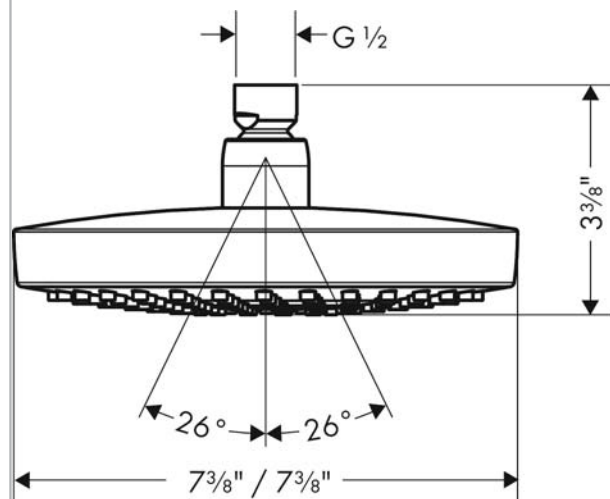

Croma Select E
Showerhead 180 2-Jet, 1.8 GPM
 Finishes : **chrome** Part no. : **04387000**

Description

Features

- 147 no-clog spray channels
- Spray modes: Rain, IntenseRain
- Flow: 1.8 GPM (6.8 L/Min)
- Select button for comfortable alternation of spray modes
- Fully-finished matching spray face

Item details

Technology

Compliance

Product image

Scale drawing

Croma Select E
Showerhead 180 2-Jet, 1.8 GPM
Finishes : **chrome** Part no. : **04387000**

Exploded drawing

Year of production: >01/18

Croma Select E
Showerhead 180 2-Jet, 1.8 GPM
 Finishes : **chrome** Part no. : **04387000**

Spare parts list

Year of production: >01/18

Pos.	Description	Part no.	Price	PU
1	seal	98058000	-	1
2	filter	97735000	-	1
3	cover	98344000	-	1
4	O-ring 3x1	98384000	-	1
5	selector assy	93092000	-	1