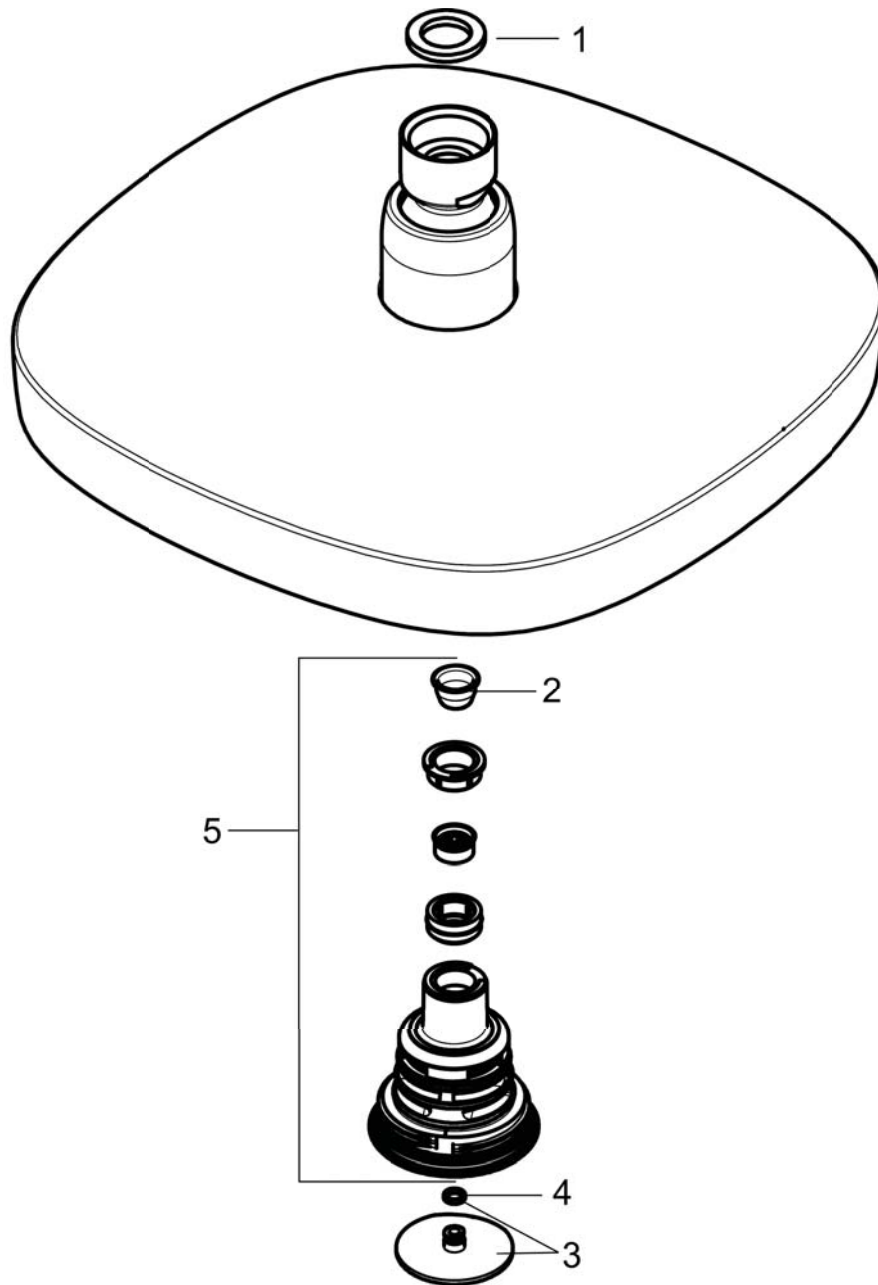

Croma Select E
Showerhead 180 2-Jet, 1.8 GPM
 Finishes : **chrome** Part no. : **04387000**

Description

Features

- 147 no-clog spray channels
- Spray modes: Rain, IntenseRain
- Flow: 1.8 GPM (6.8 L/Min)
- Select button for comfortable alternation of spray modes
- Fully-finished matching spray face

Item details

Technology

Compliance

Product image

Scale drawing

Croma Select E
Showerhead 180 2-Jet, 1.8 GPM
Finishes : **chrome** Part no. : **04387000**

Exploded drawing

Year of production: >01/18

Croma Select E
Showerhead 180 2-Jet, 1.8 GPM
 Finishes : **chrome** Part no. : **04387000**

Spare parts list

Year of production: >01/18

Pos.	Description	Part no.	Price	PU
1	seal	98058000	-	1
2	filter	97735000	-	1
3	cover	98344000	-	1
4	O-ring 3x1	98384000	-	1
5	selector assy	93092000	-	1