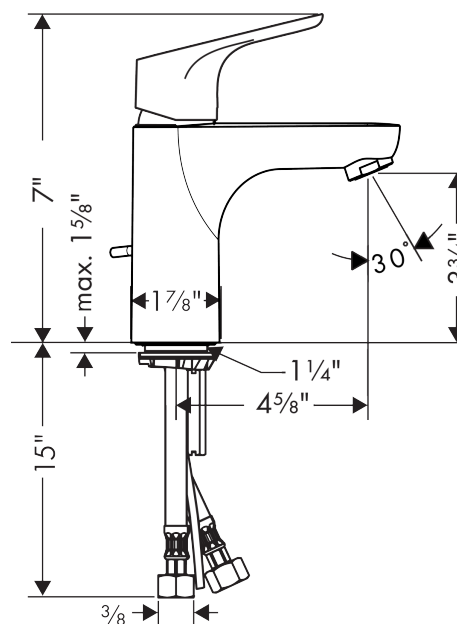

Scale drawing