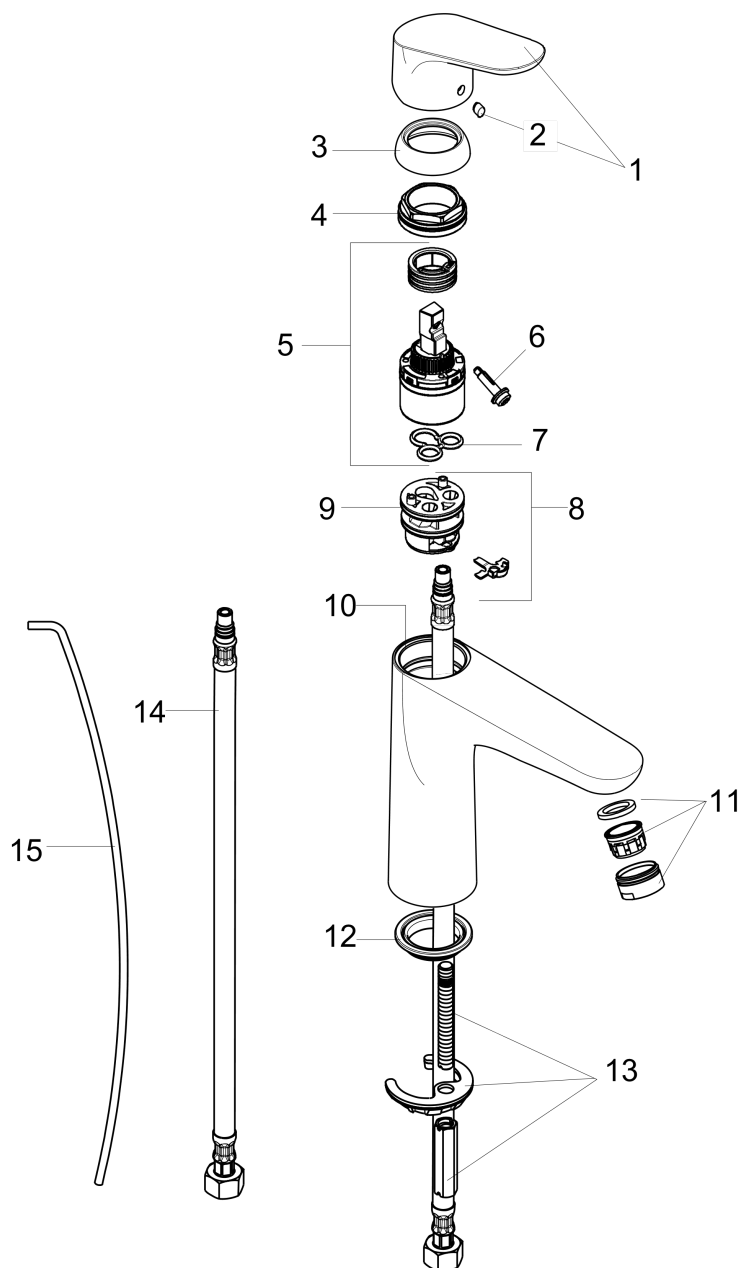

#### Scale drawing

## Focus

Single-Hole Faucet 100 with Pop-Up Drain, 1.2 GPM

Finishes : brushed nickel Part no. : 04371820

## Exploded drawing

Year of production: >07/16

## Spare parts list

Year of production: >07/16

Pos.	Description	Part no.	Price	PU
1	handle	98532820	-	1
2	screw cover	96338000	-	1
3	flange	97406820	-	1
4	nut	97209000	-	1
5	cartridge, assy	95646001	-	1
6	locking screw for handle	95140000	-	1
7	seal	95008000	-	1
8	adapter for cartridge	98750000	-	1
9	O-Ring 30x2	98186000	-	1
10	O-ring 35x2	92604000	-	1
11	aerator M24x1 (4,5 l/min)	92877820	-	1
12	seal Ø 42	98722000	-	1
13	fixing set	88508000	-	1
14	connection hose 18½" M8x0,75 3/8"	96321001	-	1
15	pull rod	96657820	-	1
a	pop up waste	88509820	-	1