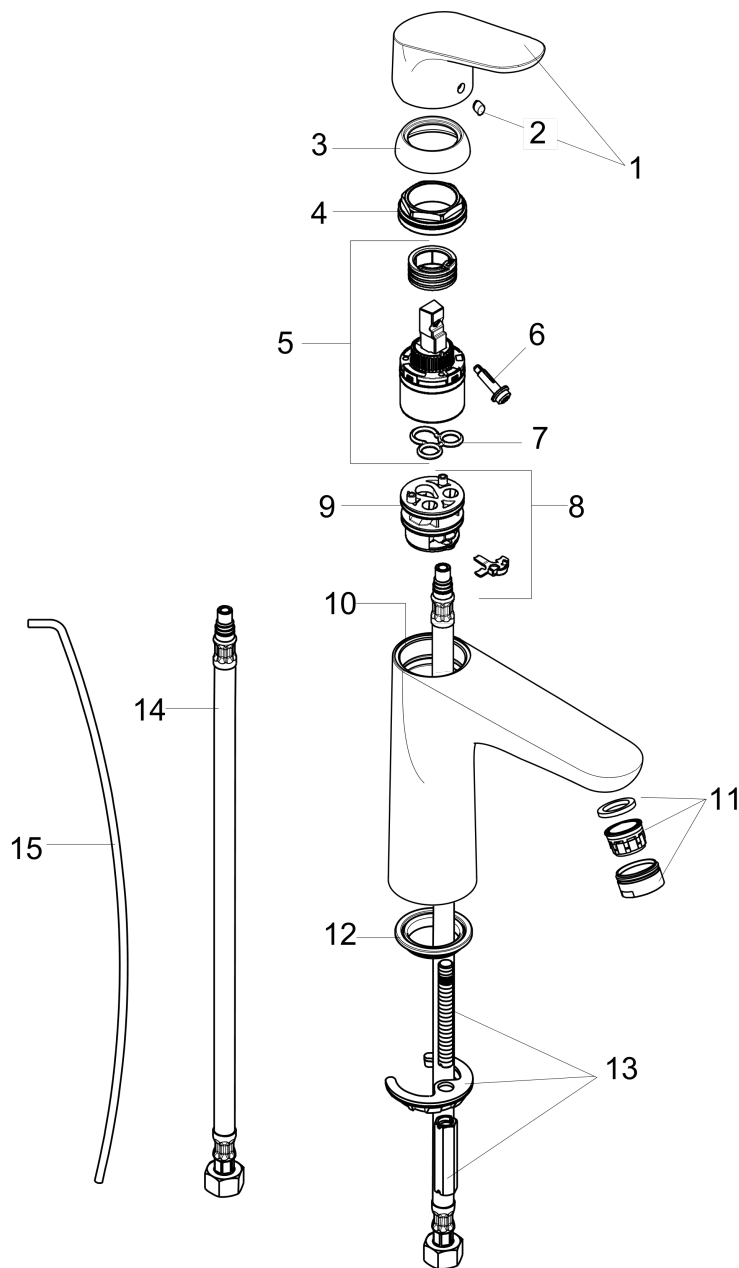

Focus

Single-Hole Faucet 100 with Pop-Up Drain, 1.2 GPM

Finishes : **chrome** Part no. : **04371000**

Description

Features

- Aerated spray
- Flow: 1.2 GPM (4.5 L/Min)
- Ceramic cartridge
- Includes pop-up drain

Item details

List Price

Technology

Compliance

Product image

Scale drawing

Focus

Single-Hole Faucet 100 with Pop-Up Drain, 1.2 GPM

Finishes : **chrome** Part no. : **04371000**

Exploded drawing

Year of production: >07/16

Focus

Single-Hole Faucet 100 with Pop-Up Drain, 1.2 GPM

Finishes : **chrome** Part no. : **04371000**

Spare parts list

Year of production: >07/16

Pos.	Description	Part no.	Price	PU
1	handle	98532000	-	1
2	screw cover	96338000	-	1
3	flange	97406000	-	1
4	nut	97209000	-	1
5	cartridge, assy	95646001	-	1
6	locking screw for handle	95140000	-	1
7	seal	95008000	-	1
8	adapter for cartridge	98750000	-	1
9	O-Ring 30x2	98186000	-	1
10	O-ring 35x2	92604000	-	1
11	aerator M24x1 (4,5 l/min)	92877000	-	1
12	seal Ø 42	98722000	-	1
13	fixing set	88508000	-	1
14	connection hose 18½" M8x0,75 3/8"	96321001	-	1
15	pull rod	96657000	-	1
a	pop up waste	88509000	-	1