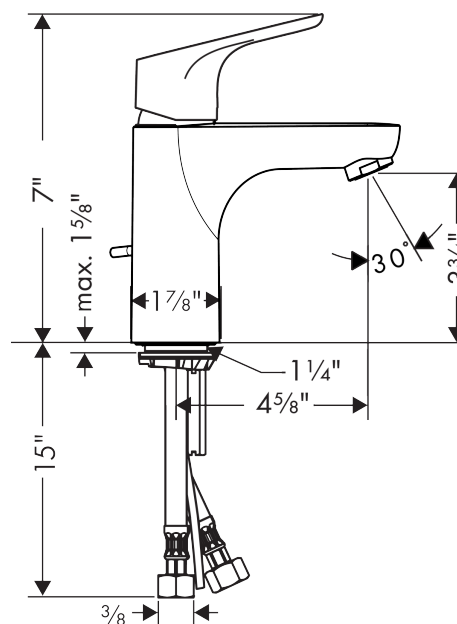

Focus

Single-Hole Faucet 100 with Pop-Up Drain, 1.2 GPM

Finishes : **chrome** Part no. : **04371000**

Description

Features

- Aerated spray
- Flow: 1.2 GPM (4.5 L/Min)
- Ceramic cartridge
- Includes pop-up drain

Item details

List Price

Technology

Compliance

Product image

Scale drawing

Focus

Single-Hole Faucet 100 with Pop-Up Drain, 1.2 GPM

Finishes : **chrome** Part no. : **04371000**

Exploded drawing

Year of production: >07/16

Focus

Single-Hole Faucet 100 with Pop-Up Drain, 1.2 GPM

Finishes : **chrome** Part no. : **04371000**

Spare parts list

Year of production: >07/16

Pos.	Description	Part no.	Price	PU
1	handle	98532000	-	1
2	screw cover	96338000	-	1
3	flange	97406000	-	1
4	nut	97209000	-	1
5	cartridge, assy	95646001	-	1
6	locking screw for handle	95140000	-	1
7	seal	95008000	-	1
8	adapter for cartridge	98750000	-	1
9	O-Ring 30x2	98186000	-	1
10	O-ring 35x2	92604000	-	1
11	aerator M24x1 (4,5 l/min)	92877000	-	1
12	seal Ø 42	98722000	-	1
13	fixing set	88508000	-	1
14	connection hose 18½" M8x0,75 3/8"	96321001	-	1
15	pull rod	96657000	-	1
a	pop up waste	88509000	-	1