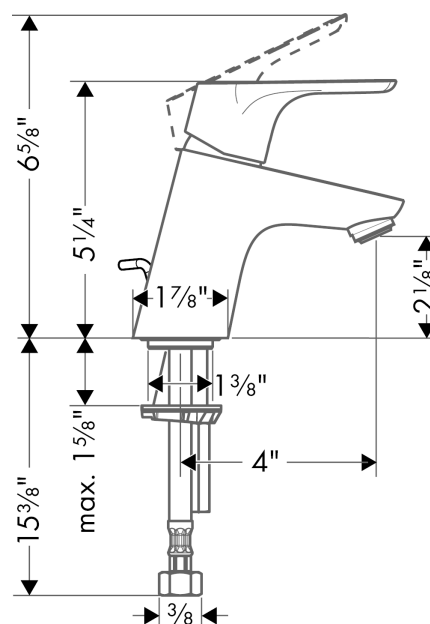

Focus

Single-Hole Faucet 70 with Pop-Up Drain, 1.2 GPM

Finishes : **brushed nickel** Part no. : **04370820**

Description

Features

- consists of: Single-handle faucet, Base plate
- Aerated spray
- Flow: 1.2 GPM (4.5 L/Min)
- Ceramic cartridge
- Includes pop-up drain

Item details

List Price

Technology

Compliance

Product image

Scale drawing

Focus

Single-Hole Faucet 70 with Pop-Up Drain, 1.2 GPM

Finishes : brushed nickel Part no. : 04370820

Exploded drawing

Year of production: >07/16

Focus

Single-Hole Faucet 70 with Pop-Up Drain, 1.2 GPM

Finishes : **brushed nickel** Part no. : **04370820**

Spare parts list

Year of production: >07/16

Pos.	Description	Part no.	Price	PU
1	handle	98532820	-	1
2	screw cover	96338000	-	1
3	flange	97406820	-	1
4	nut	97209000	-	1
5	cartridge, assy	95646001	-	1
6	locking screw for handle	95140000	-	1
7	seal	95008000	-	1
8	adapter for cartridge	98750000	-	1
9	O-Ring 30x2	98186000	-	1
10	O-ring 35x2	92604000	-	1
11	aerator M24x1 (4,5 l/min)	92877820	-	1
12	seal Ø 42	98722000	-	1
13	fixing set	88508000	-	1
14	connection hose 18½" M8x0,75 3/8"	96321001	-	1
15	pull rod	96657820	-	1
a	pop up waste	88509820	-	1
b	escutcheon	06490820	-	1