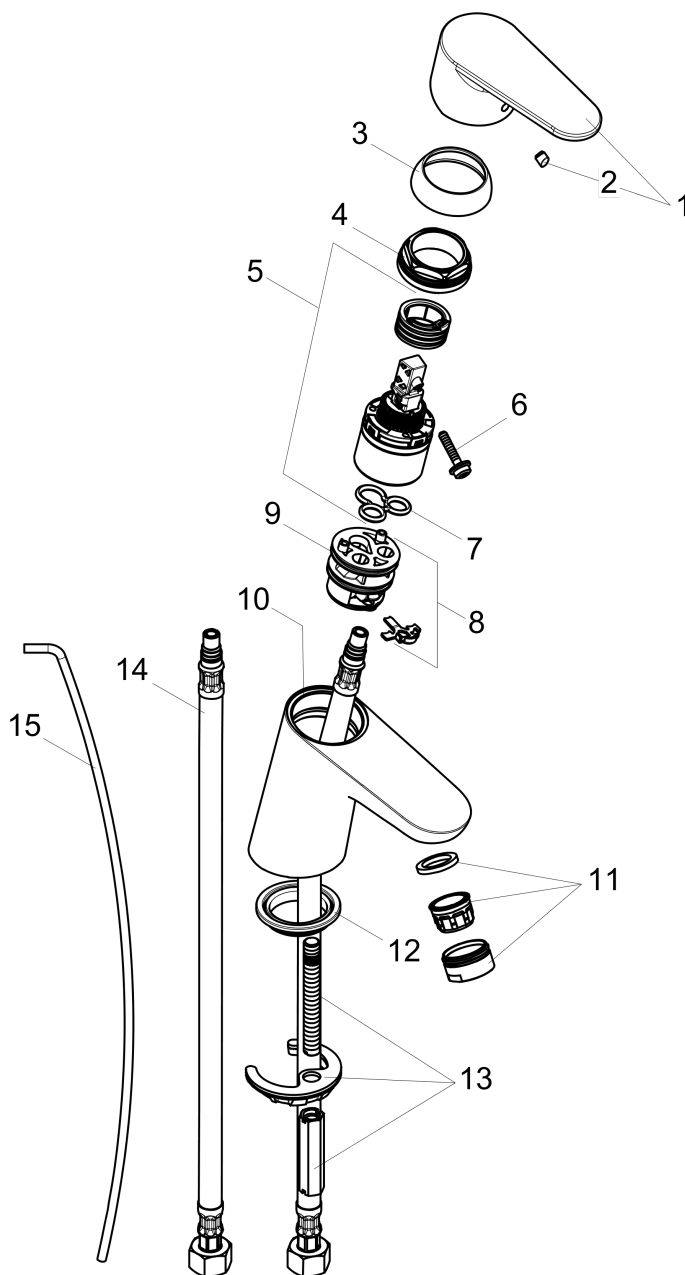

Focus

Single-Hole Faucet 70 with Pop-Up Drain, 1.2 GPM

Finishes : **brushed nickel** Part no. : **04370820**

Description

Features

- consists of: Single-handle faucet, Base plate
- Aerated spray
- Flow: 1.2 GPM (4.5 L/Min)
- Ceramic cartridge
- Includes pop-up drain

Item details

List Price

Technology

Compliance

Product image

Scale drawing

Focus

Single-Hole Faucet 70 with Pop-Up Drain, 1.2 GPM

Finishes : brushed nickel Part no. : 04370820

Exploded drawing

Year of production: >07/16

Focus

Single-Hole Faucet 70 with Pop-Up Drain, 1.2 GPM

Finishes : **brushed nickel** Part no. : **04370820**

Spare parts list

Year of production: >07/16

Pos.	Description	Part no.	Price	PU
1	handle	98532820	-	1
2	screw cover	96338000	-	1
3	flange	97406820	-	1
4	nut	97209000	-	1
5	cartridge, assy	95646001	-	1
6	locking screw for handle	95140000	-	1
7	seal	95008000	-	1
8	adapter for cartridge	98750000	-	1
9	O-Ring 30x2	98186000	-	1
10	O-ring 35x2	92604000	-	1
11	aerator M24x1 (4,5 l/min)	92877820	-	1
12	seal Ø 42	98722000	-	1
13	fixing set	88508000	-	1
14	connection hose 18½" M8x0,75 3/8"	96321001	-	1
15	pull rod	96657820	-	1
a	pop up waste	88509820	-	1
b	escutcheon	06490820	-	1