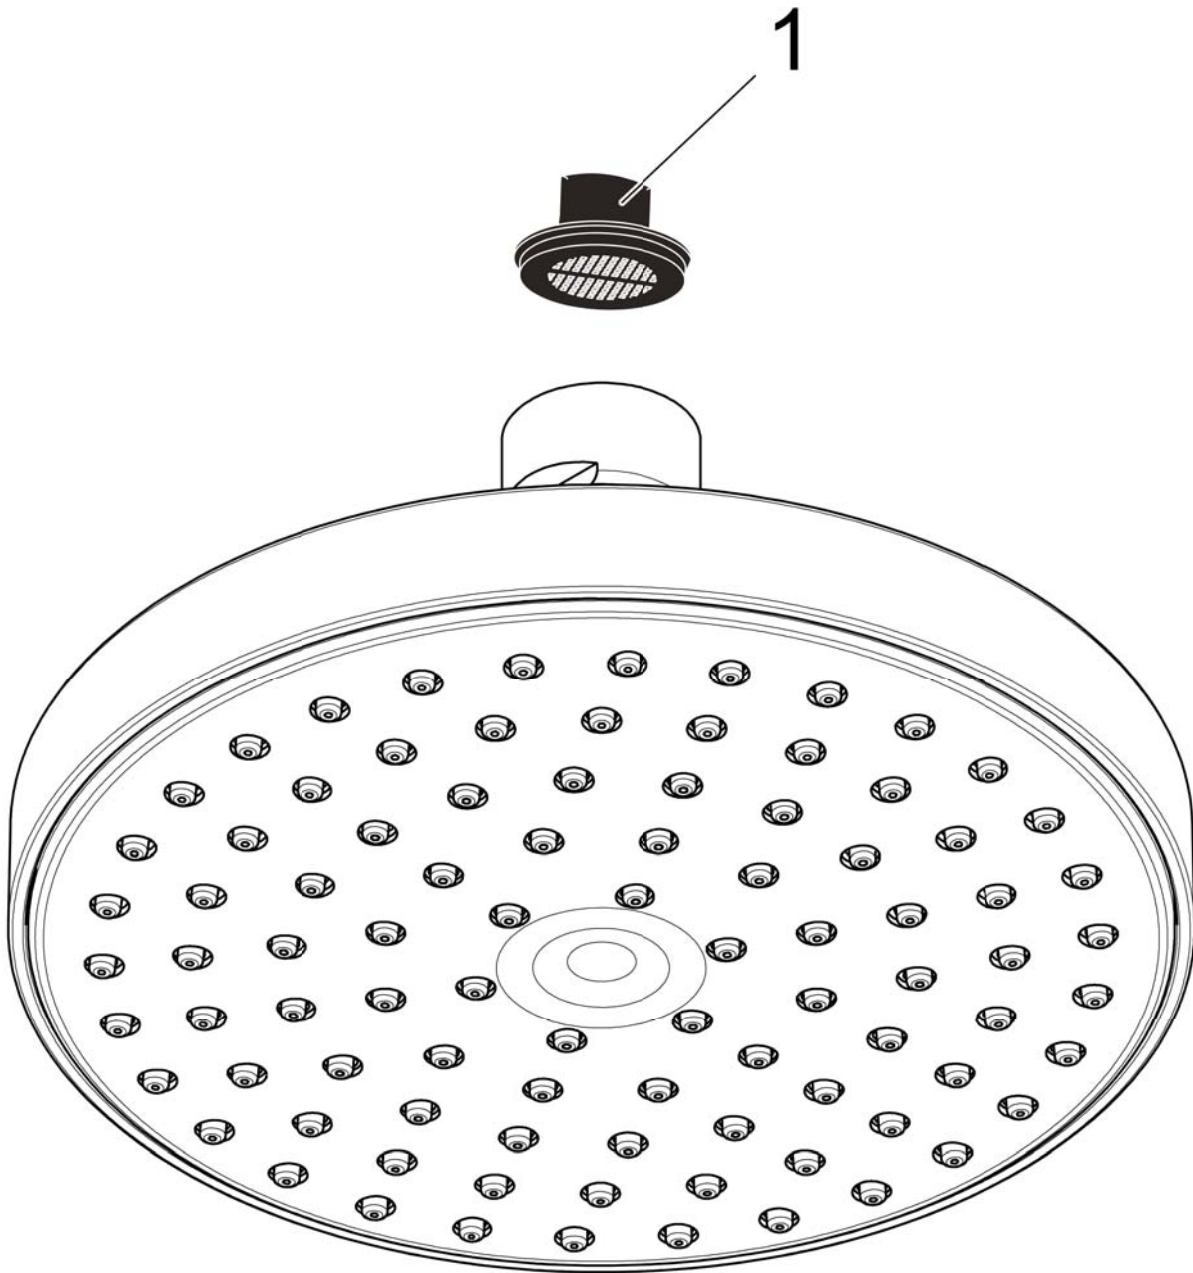

Raindance S
Showerhead 150 1-Jet, 2.0 GPM
 Finishes : brushed nickel Part no. : 04342820

Description

Features

- 90 no-clog spray channels
- Spray modes: RainAir
- Flow: 2.0 GPM (7.6 L/Min)
- Gray spray disc

Item details

Technology

Compliance

Product image

Scale drawing

Raindance S
Showerhead 150 1-Jet, 2.0 GPM
Finishes : brushed nickel Part no. : 04342820

Exploded drawing

Year of production: >06/10

Raindance S
Showerhead 150 1-Jet, 2.0 GPM
 Finishes : **brushed nickel** Part no. : **04342820**

Spare parts list

Year of production: >06/10

Pos.	Description	Part no.	Price	PU
1	filter packing	88649000	-	1