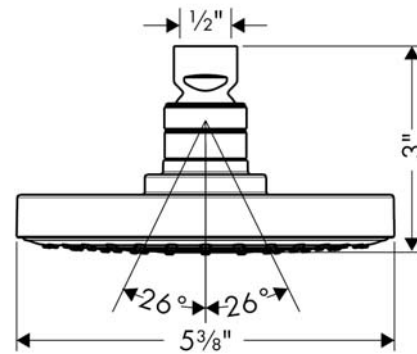

Raindance S
Showerhead 150 1-Jet, 2.0 GPM
 Finishes : brushed nickel Part no. : 04342820

Description

Features

- 90 no-clog spray channels
- Spray modes: RainAir
- Flow: 2.0 GPM (7.6 L/Min)
- Gray spray disc

Item details

Technology

Compliance

Product image

Scale drawing

Raindance S
Showerhead 150 1-Jet, 2.0 GPM
Finishes : brushed nickel Part no. : 04342820

Exploded drawing

Year of production: >06/10

Raindance S
Showerhead 150 1-Jet, 2.0 GPM
 Finishes : **brushed nickel** Part no. : **04342820**

Spare parts list

Year of production: >06/10

Pos.	Description	Part no.	Price	PU
1	filter packing	88649000	-	1