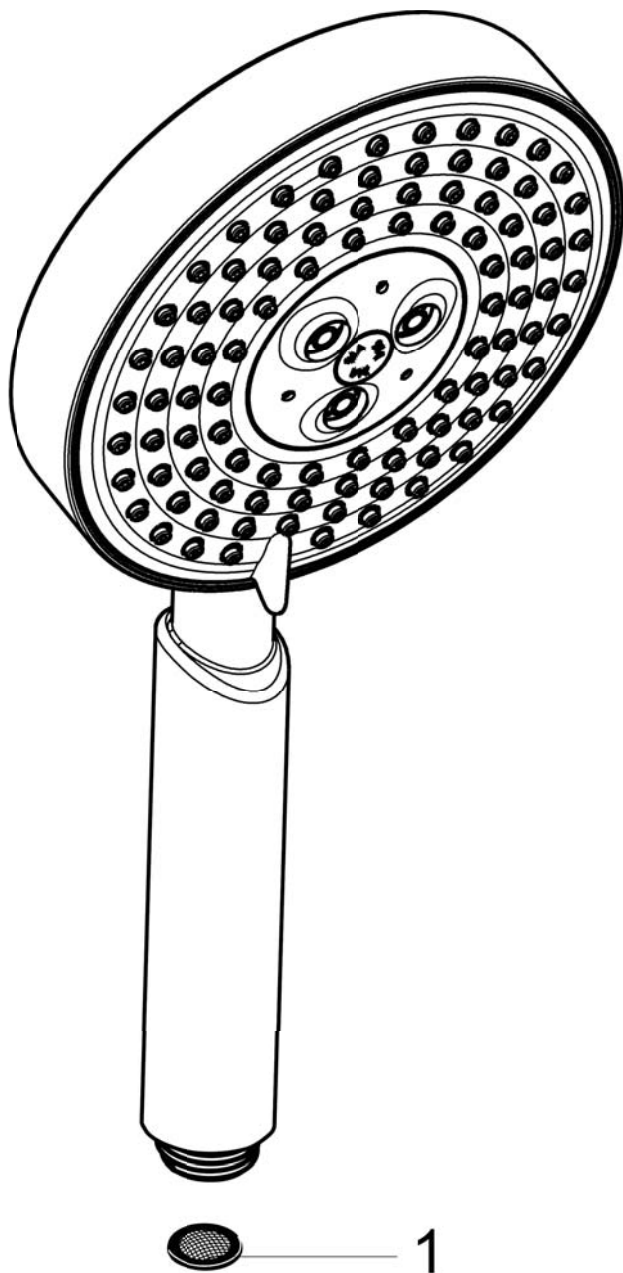

**Raindance S**  
**Handshower 100 3-Jet, 2.0 GPM**  
 Finishes : brushed nickel Part no. : 04341820

**Description**

**Features**

- 65 no-clog spray channels
- Spray modes: RainAir, BalanceAir, Whirl
- Flow: 2.0 GPM (7.6 L/Min)
- Gray spray disc

**Item details**

**Technology**

**Compliance**

**Product image**

**Scale drawing**

Raindance S  
Handshower 100 3-Jet, 2.0 GPM  
Finishes : brushed nickel Part no. : 04341820

Exploded drawing

Year of production: >06/10

**Raindance S**  
**Handshower 100 3-Jet, 2.0 GPM**  
 Finishes : brushed nickel    Part no. : 04341820

**Spare parts list**

Year of production: >06/10

Pos.	Description	Part no.	Price	PU
1	filter packing	94246000	-	1