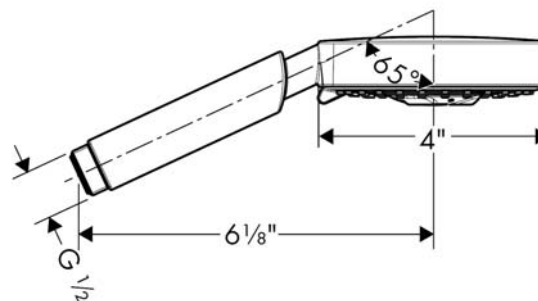

**Raindance S**  
**Handshower 100 3-Jet, 2.0 GPM**  
 Finishes : brushed nickel Part no. : 04341820

**Description**

**Features**

- 65 no-clog spray channels
- Spray modes: RainAir, BalanceAir, Whirl
- Flow: 2.0 GPM (7.6 L/Min)
- Gray spray disc

**Item details**

**Technology**

**Compliance**

**Product image**

**Scale drawing**

Raindance S  
Handshower 100 3-Jet, 2.0 GPM  
Finishes : brushed nickel Part no. : 04341820

Exploded drawing

Year of production: >06/10

**Raindance S**  
**Handshower 100 3-Jet, 2.0 GPM**  
 Finishes : brushed nickel    Part no. : 04341820

**Spare parts list**

Year of production: >06/10

Pos.	Description	Part no.	Price	PU
1	filter packing	94246000	-	1