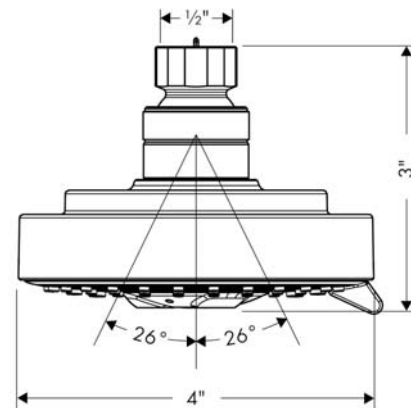

**Raindance S**  
**Showerhead 100 3-Jet, 2.0 GPM**  
 Finishes : brushed nickel Part no. : 04340820

Description

Features

- 65 no-clog spray channels
- Spray modes: RainAir, BalanceAir, Whirl
- Flow: 2.0 GPM (7.6 L/Min)

Item details

Technology

Compliance

Product image

Scale drawing

Raindance S  
Showerhead 100 3-Jet, 2.0 GPM  
Finishes : brushed nickel Part no. : 04340820

Exploded drawing

Year of production: >06/10

**Raindance S**  
**Showerhead 100 3-Jet, 2.0 GPM**  
 Finishes : **brushed nickel**    Part no. : **04340820**

**Spare parts list**

Year of production: >06/10

<b>Pos.</b>	<b>Description</b>	<b>Part no.</b>	<b>Price</b>	<b>PU</b>
1	filter packing	88649000	-	1