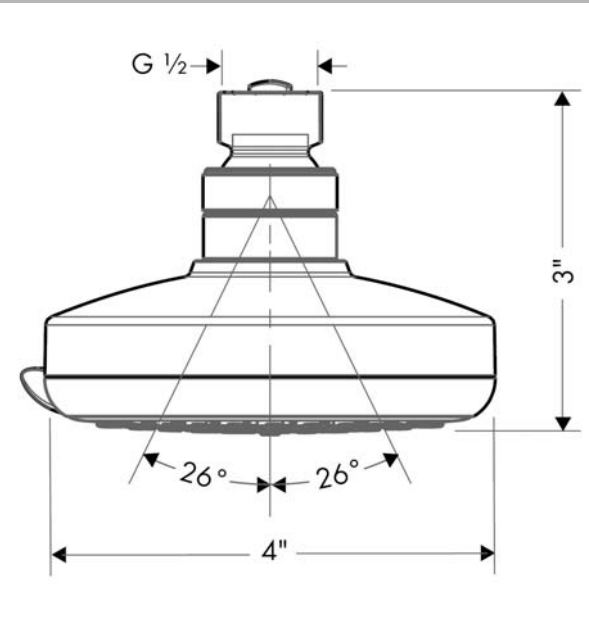

**Croma 100**  
**Showerhead E Vario-Jet, 2.0 GPM**  
 Finishes : **chrome** Part no. : **04331000**

**Description**

**Features**

- 85 no-clog spray channels
- Spray modes: Vario-Jet (spray zones of variable intensity)
- Flow: 2.0 GPM (7.6 L/Min)

**Item details**

**Technology**

**Compliance**

**Product image**

**Scale drawing**

Croma 100  
Showerhead E Vario-Jet, 2.0 GPM  
Finishes : chrome Part no. : 04331000

Exploded drawing

Year of production: >06/10

**Croma 100**  
**Showerhead E Vario-Jet, 2.0 GPM**  
 Finishes : **chrome**    Part no. : **04331000**

**Spare parts list**

Year of production: >06/10

Pos.	Description	Part no.	Price	PU
1	filter packing	96477000	-	1