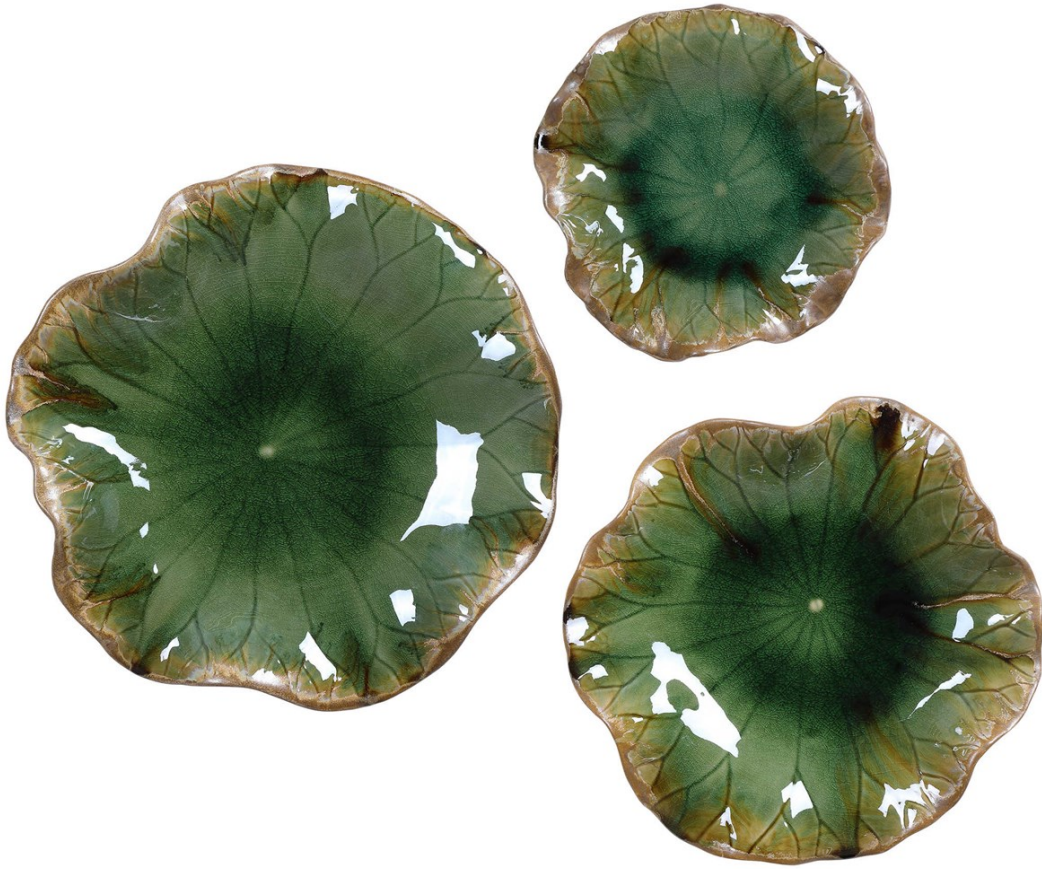

UTTERMOST

ABELLA GREEN CERAMIC WALL DECOR, S/3

ITEM #04247

A trio of ceramic flowers with detailed veining, glazed in forest green with brown edges. May be hung on wall or used as tabletop accessory. Sizes: Sm-11x3x11, Med-15x3x15, Lg-18x4x18

Designer:

Dimensions:

18 W X 4 H X 18 D (in)

Weight:

18

Ship Via:

Small Parcel

UPC Number:

792977042472

Complementary Items

ABELLA BLACK CERAMIC WALL DECOR, S/3
04248 | 18 W X 4 H X 18 D (IN)

ABELLA CERAMIC WALL DECOR, S/3
04100 | 18 W X 18 H X 4 D (IN)